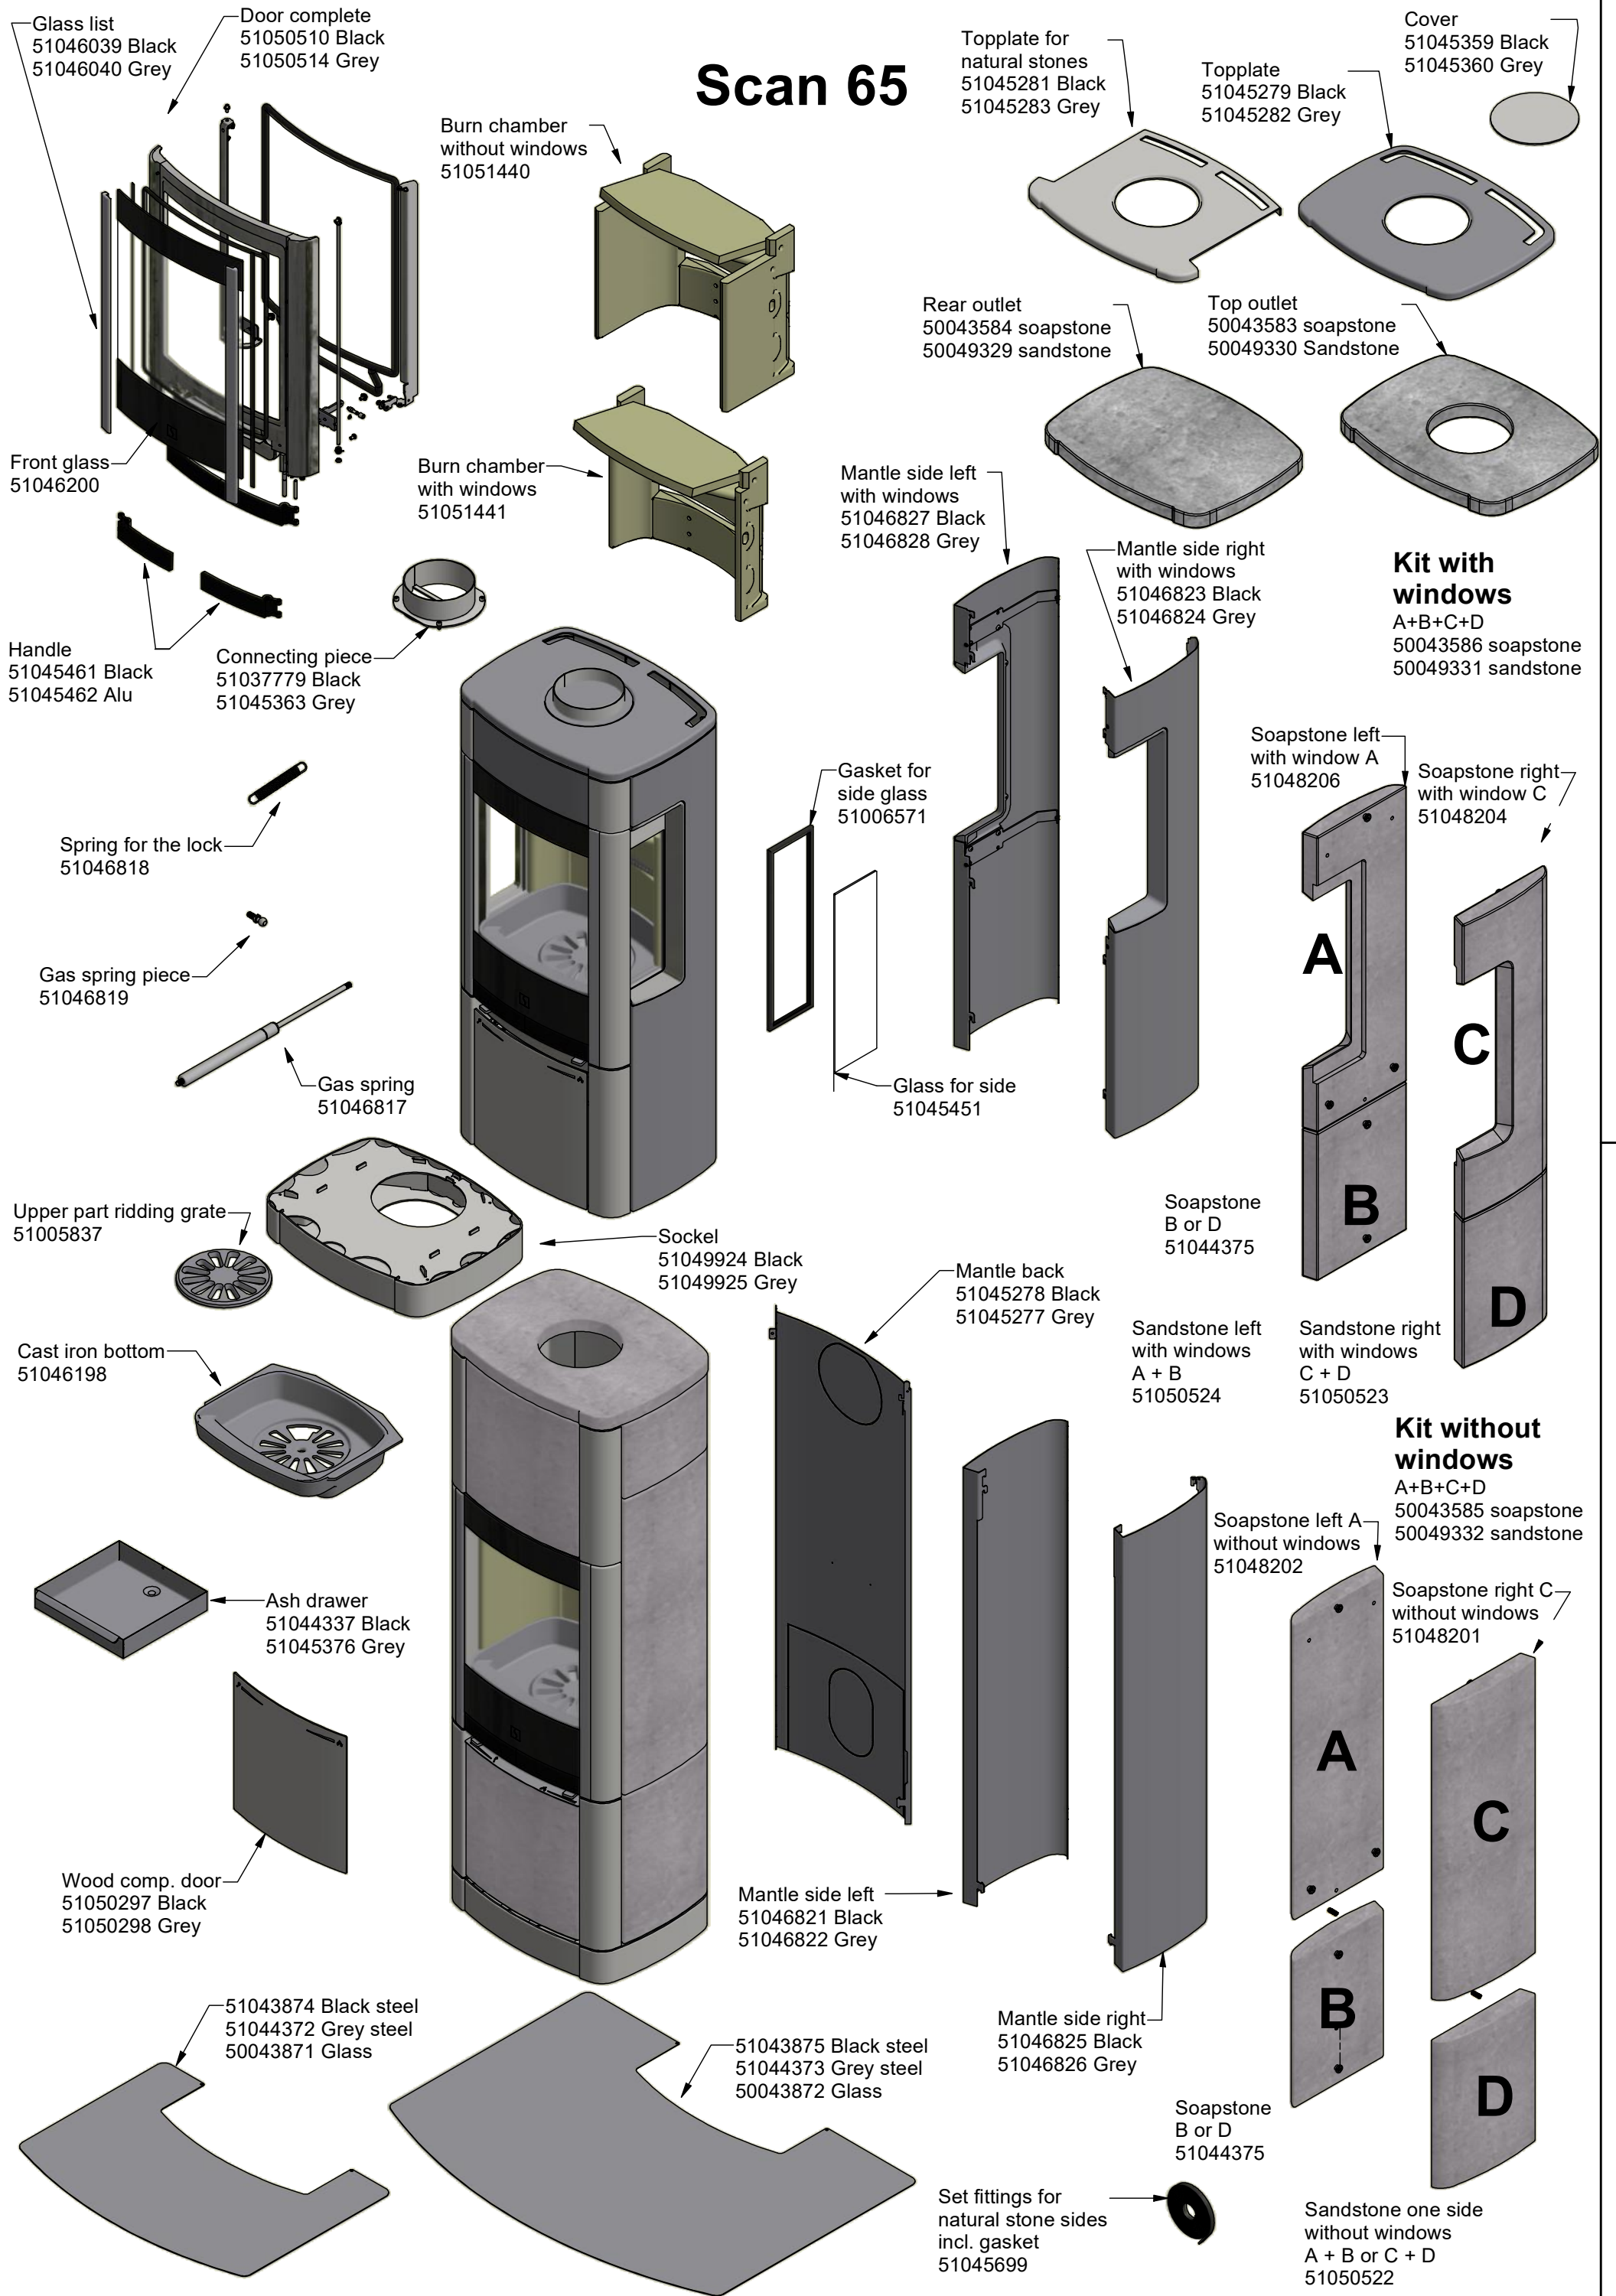

Scan 65

Scan 65-5/6/7/8

Rear outlet
50043584 soapstone

Top outlet
50043583 soapstone

Standard kit without windows

A+B+C+D
50043585

Gasket
Type AA
51037833

Window
51050566

(Baking) Thermometer
50006014

Plate for oven
51050567

Mantle back
51050560 Black
51050561 Grey

Set supp. soapstones E+F+G+H 50049249

E+F+G+H
50049249

Side stones
G or H
51050385

Plate for oven
51050567

Soapstone left A
without windows
51048202

Soapstone right C
without windows
51048201

Front stones
E or F
51050384

soapstone
B or D
51044375

Mantle site left
51050562 Black

Mantle side right
51050563 Black

Standard kit with windows

A+B+C+D
50043586

Air indicator plate
51050497 Black
51050498 Grey

soapstone
B or D
51044375

Mantle side left
with windows
51050564 Black

Mantle side right
with window
51050565 Black