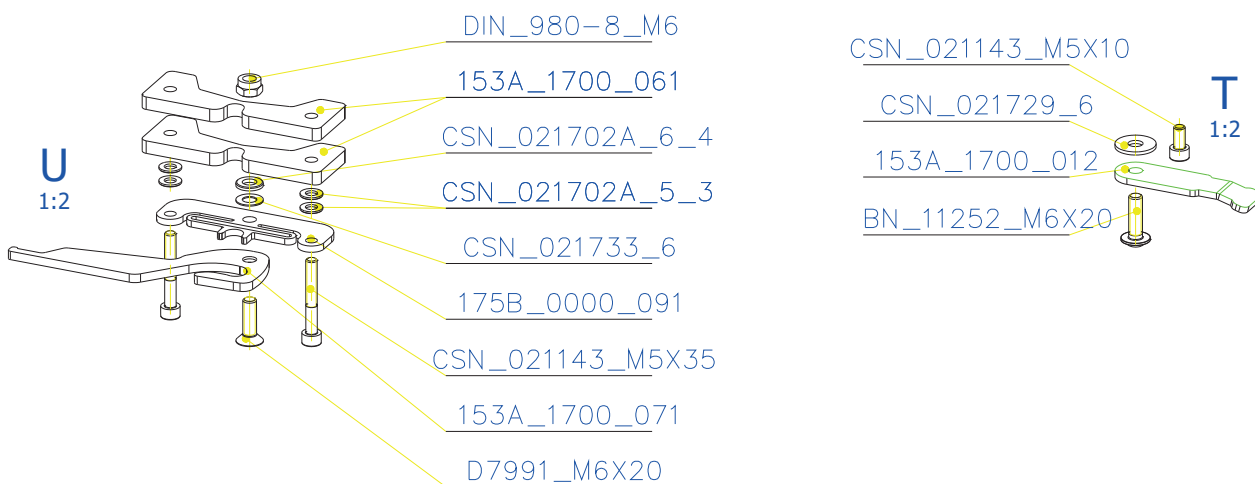

SCAN 5005 FRL

SPARE PARTS

Spare parts 5005 FRL

Spare part no.	Market name	Scan M3no.	Romotop no.
1	Screw assortment for SC 5000 series	12061534	-
2	Rear Vermiculite plate	50055222	206H_2010_011
3	Chamotte chamber set FLR	50055079	206H_2000_001
4	Handle	50055080	206E_0320_001
5	Front glass 4x502x463	50055071	632_999_502_464
6	Side glass 4x692x463	50055069	632_999_692_464
7	Glass sealing 15x4 mm, type 7226/5/0/0 - black	50055073	341_414_015_004
8	Door gasket 15x8 mm, type 84205/6/8/0/0 - black	50055077	341_414_015_008
9	Spray black, 400 ml	50053535	

I
2:5

[DIN_980-8_M5](#)

[153A_0000_281](#)

[CSN_021143_M5X14](#)

[153R_1700_001](#)

SCAN 5005 FRL

SPARE PARTS

SCAN 5005 FRL

2

3

D7500DM5X10_SW_VZ

153E_0000_221

174K_0000_211

D7500DM5X10_SW_VZ

SCAN 5005 FRL

SPARE PARTS

SCAN 5005 FRL

SPARE PARTS

SCAN 5005 FRL

SPARE PARTS

SCAN 5005 FRL

SPARE PARTS

SCAN 5005 FRL

SPARE PARTS