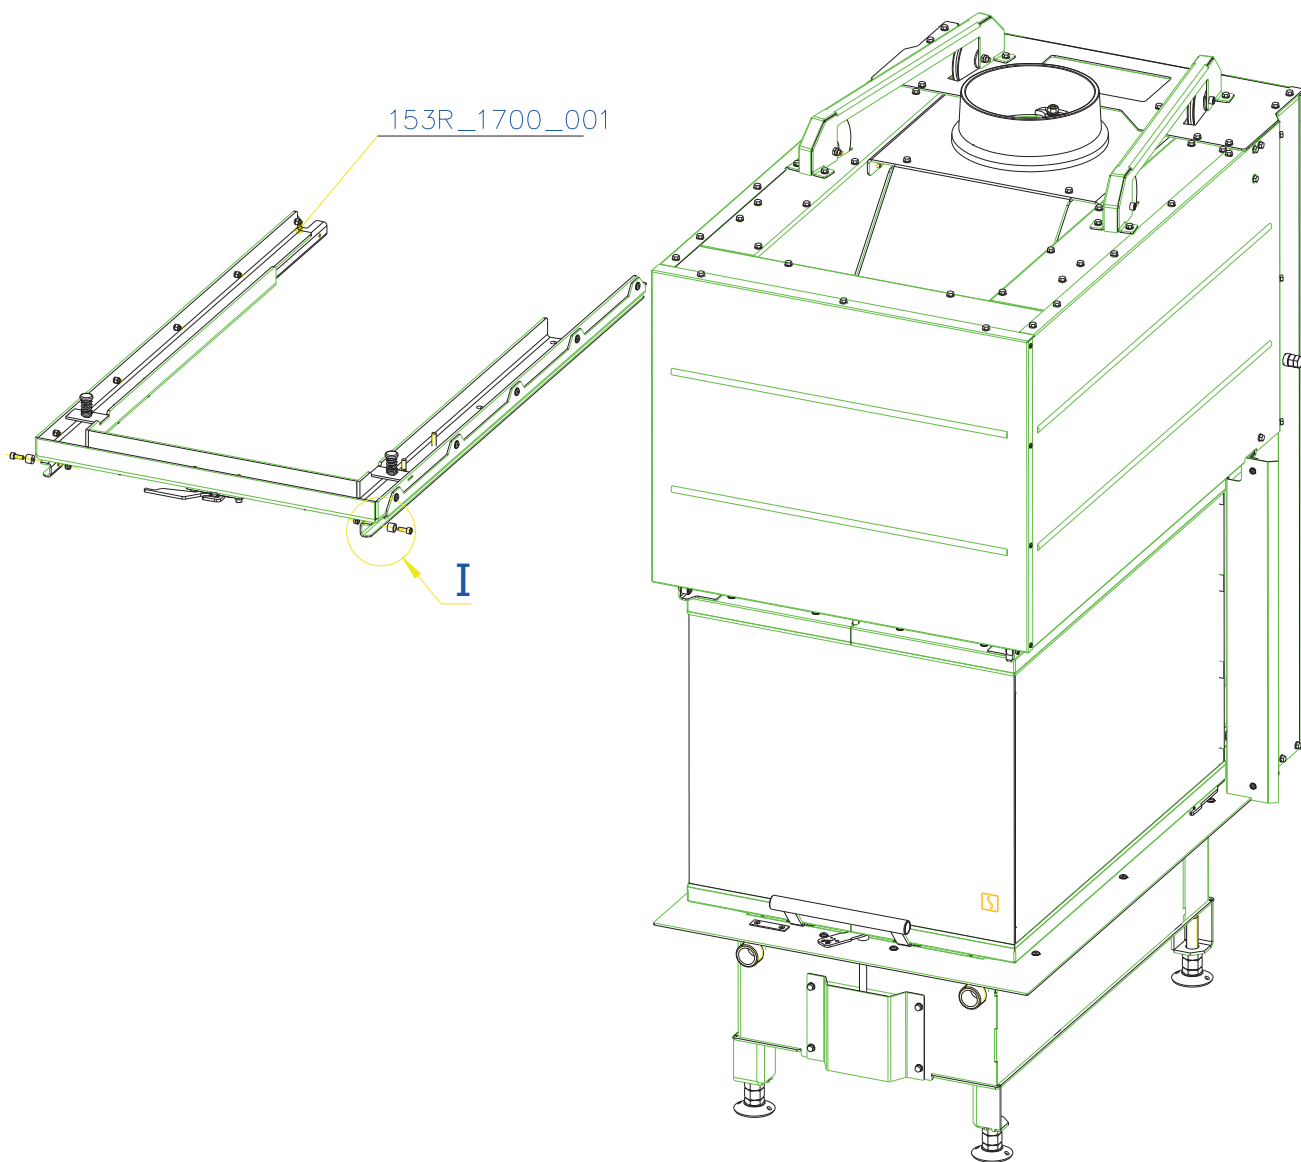

SCAN 5005 FRL

SPARE PARTS

Spare parts 5005 FRL

Spare part no.	Market name	Scan M3no.	Romotop no.
1	Screw assortment for SC 5000 series	12061534	-
2	Rear Vermiculite plate	50055222	206H_2010_011
3	Chamotte chamber set FLR	50055079	206H_2000_001
4	Handle	50055080	206E_0320_001
5	Front glass 4x502x463	50055071	632_999_502_464
6	Side glass 4x692x463	50055069	632_999_692_464
7	Glass sealing 15x4 mm, type 7226/5/0/0 - black	50055073	341_414_015_004
8	Door gasket 15x8 mm, type 84205/6/8/0/0 - black	50055077	341_414_015_008
9	Spray black, 400 ml	50053535	

I
2:5

[DIN_980-8_M5](#)

[153A_0000_281](#)

[CSN_021143_M5X14](#)

[153R_1700_001](#)

SCAN 5005 FRL

SPARE PARTS

SCAN 5005 FRL