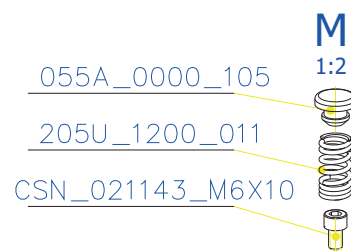

2

3

D7500DM5X10_SW_VZ

153E_0000_221

174K_0000_211

D7500DM5X10_SW_VZ

SCAN 5005 FRL

SPARE PARTS