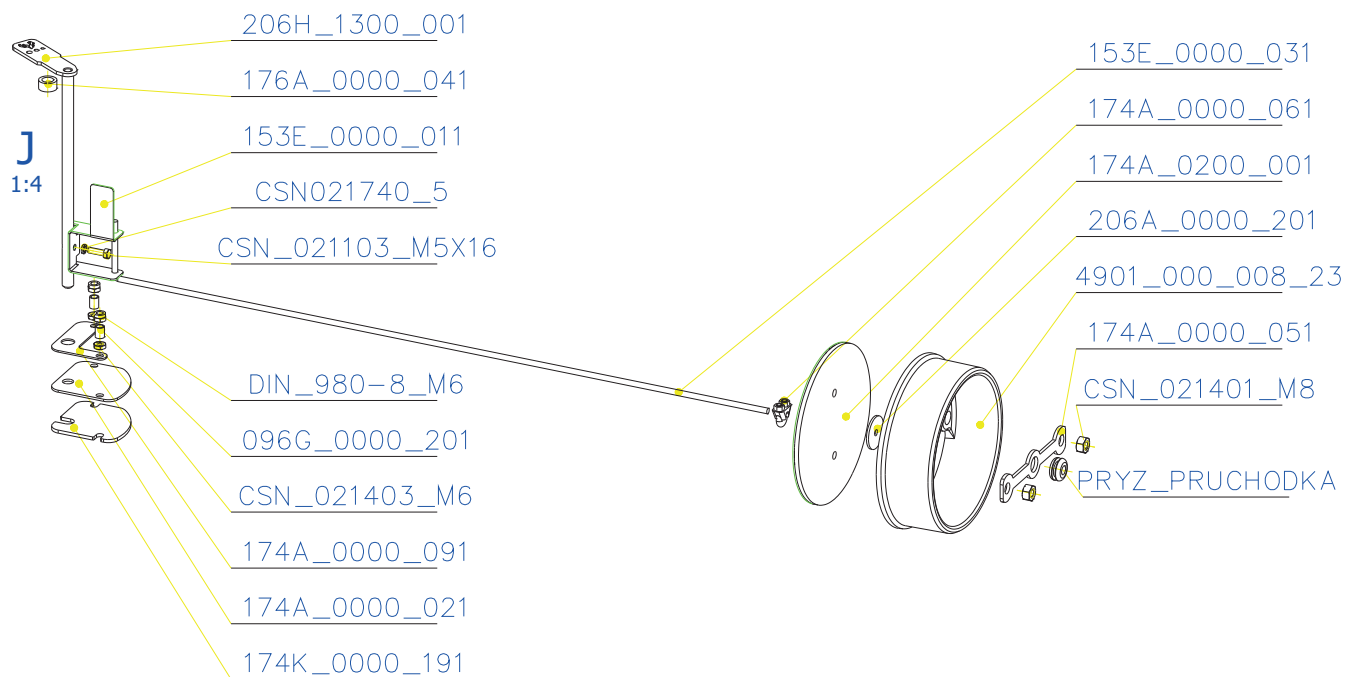

SCAN 5005 FRL

SPARE PARTS

Spare parts 5005 FRL

Spare part no.	Market name	Scan M3no.	Romotop no.
1	Screw assortment for SC 5000 series	12061534	-
2	Rear Vermiculite plate	50055222	206H_2010_011
3	Chamotte chamber set FLR	50055079	206H_2000_001
4	Handle	50055080	206E_0320_001
5	Front glass 4x502x463	50055071	632_999_502_464
6	Side glass 4x692x463	50055069	632_999_692_464
7	Glass sealing 15x4 mm, type 7226/5/0/0 - black	50055073	341_414_015_004
8	Door gasket 15x8 mm, type 84205/6/8/0/0 - black	50055077	341_414_015_008
9	Spray black, 400 ml	50053535	

SCAN 5005 FRL

SPARE PARTS

SCAN 5005 FRL

SPARE PARTS

SCAN 5005 FRL

SPARE PARTS

SCAN 5005 FRL

SPARE PARTS

I
2:5

[DIN_980-8_M5](#)

[153A_0000_281](#)

[CSN_021143_M5X14](#)

[153R_1700_001](#)

SCAN 5005 FRL

SPARE PARTS

SCAN 5005 FRL

SPARE PARTS

SCAN 5005 FRL

SPARE PARTS

153A_0000_011

RPI_UCHYTKA

206G_0000_301

BN_11252_M4X12

1