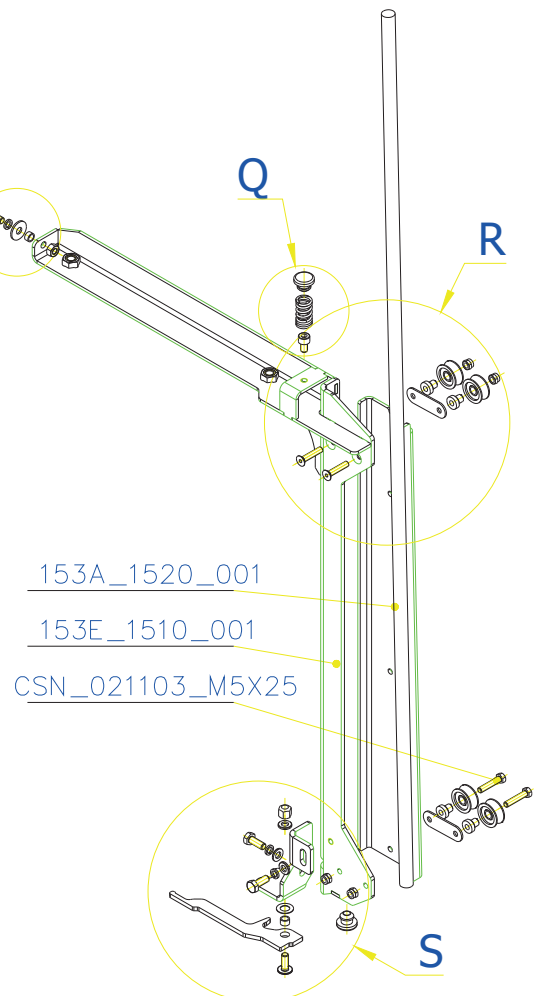

SCAN 5005 FRL

SPARE PARTS