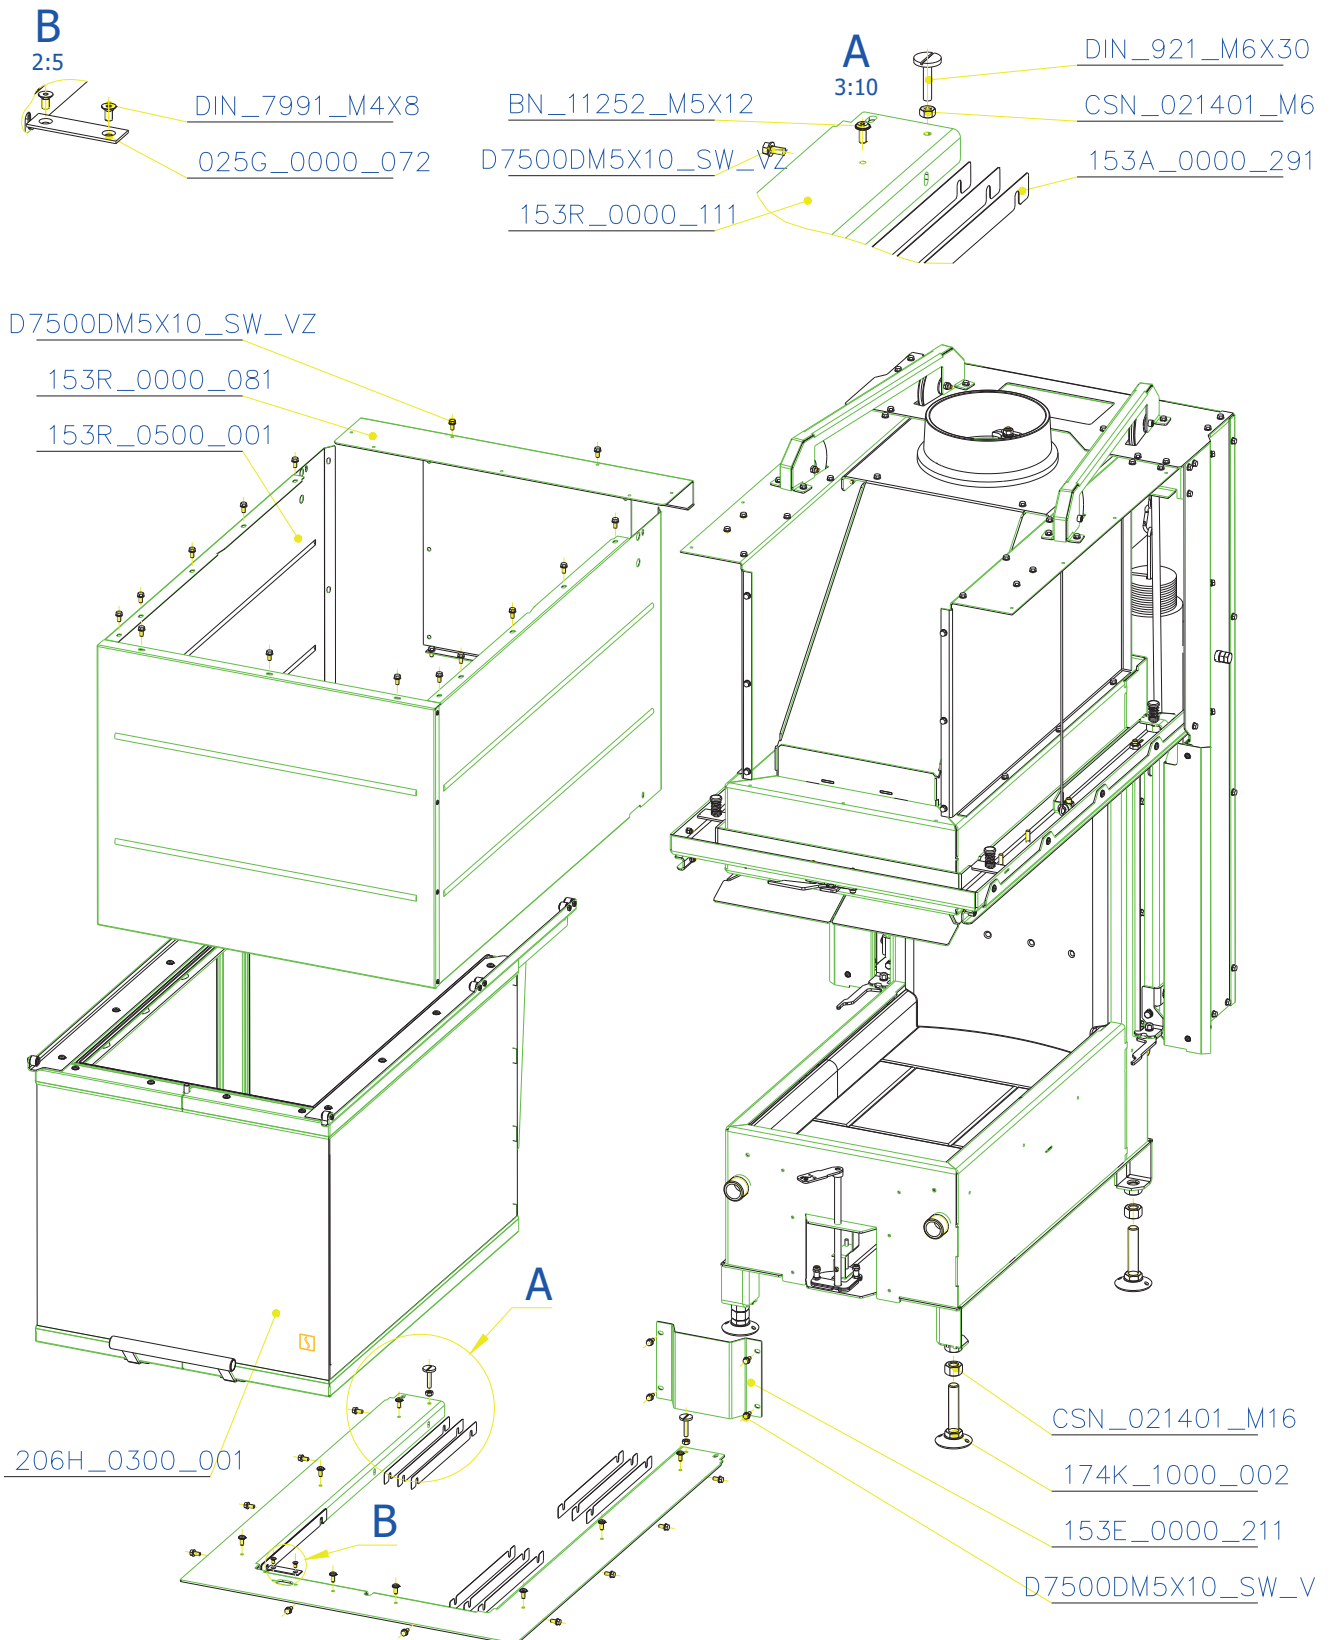

SCAN 5005 FRL

SPARE PARTS

Spare parts 5005 FRL

Spare part no.	Market name	Scan M3no.	Romotop no.
1	Screw assortment for SC 5000 series	12061534	-
2	Rear Vermiculite plate	50055222	206H_2010_011
3	Chamotte chamber set FLR	50055079	206H_2000_001
4	Handle	50055080	206E_0320_001
5	Front glass 4x502x463	50055071	632_999_502_464
6	Side glass 4x692x463	50055069	632_999_692_464
7	Glass sealing 15x4 mm, type 7226/5/0/0 - black	50055073	341_414_015_004
8	Door gasket 15x8 mm, type 84205/6/8/0/0 - black	50055077	341_414_015_008
9	Spray black, 400 ml	50053535	

SCAN 5005 FRL

SPARE PARTS

SCAN 5005 FRL

SPARE PARTS

SCAN 5005 FRL

SPARE PARTS

SCAN 5005 FRL

SPARE PARTS

I
2:5

[DIN_980-8_M5](#)

[153A_0000_281](#)

[CSN_021143_M5X14](#)

[153R_1700_001](#)

SCAN 5005 FRL

SPARE PARTS

SCAN 5005 FRL

SPARE PARTS

SCAN 5005 FRL

SPARE PARTS

153A_0000_011

RPI_UCHYTKA

206G_0000_301

BN_11252_M4X12

1