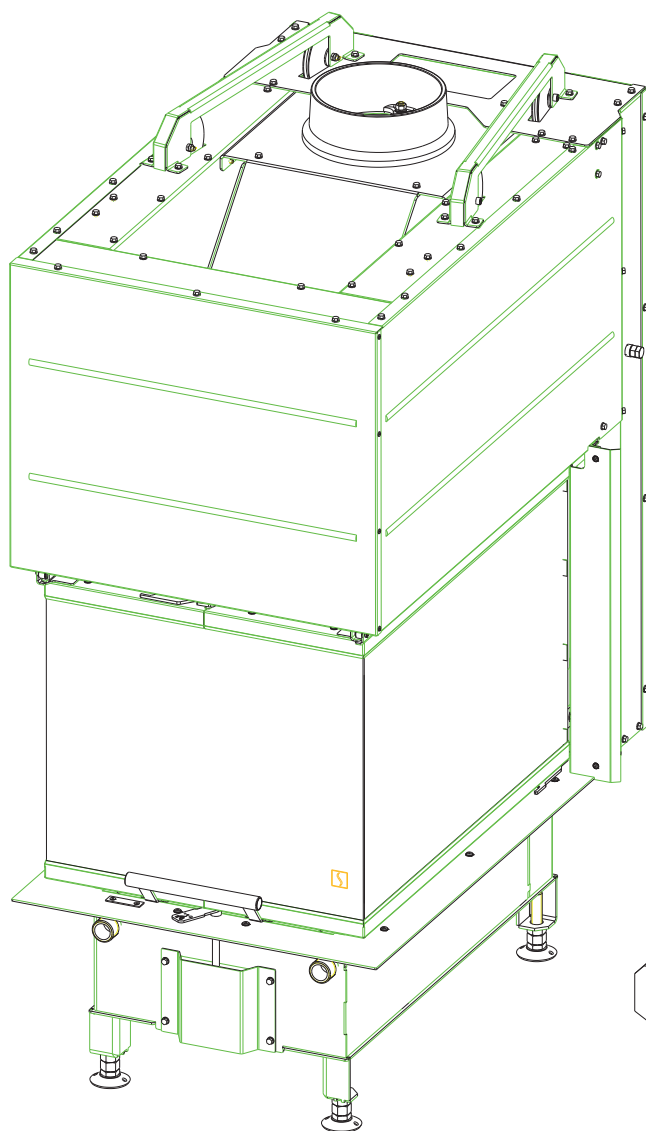

SCAN 5005 FRL

SPARE PARTS

Spare parts 5005 FRL

Spare part no.	Market name	Scan M3no.	Romotop no.
1	Screw assortment for SC 5000 series	12061534	-
2	Rear Vermiculite plate	50055222	206H_2010_011
3	Chamotte chamber set FLR	50055079	206H_2000_001
4	Handle	50055080	206E_0320_001
5	Front glass 4x502x463	50055071	632_999_502_464
6	Side glass 4x692x463	50055069	632_999_692_464
7	Glass sealing 15x4 mm, type 7226/5/0/0 - black	50055073	341_414_015_004
8	Door gasket 15x8 mm, type 84205/6/8/0/0 - black	50055077	341_414_015_008
9	Spray black, 400 ml	50053535	

I
2:5

[DIN_980-8_M5](#)

[153A_0000_281](#)

[CSN_021143_M5X14](#)

[153R_1700_001](#)

SCAN 5005 FRL

SPARE PARTS

SCAN 5005 FRL

SPARE PARTS

SCAN 5005 FRL

SPARE PARTS

153A_0000_011

RPI_UCHYTKA

206G_0000_301

BN_11252_M4X12

1