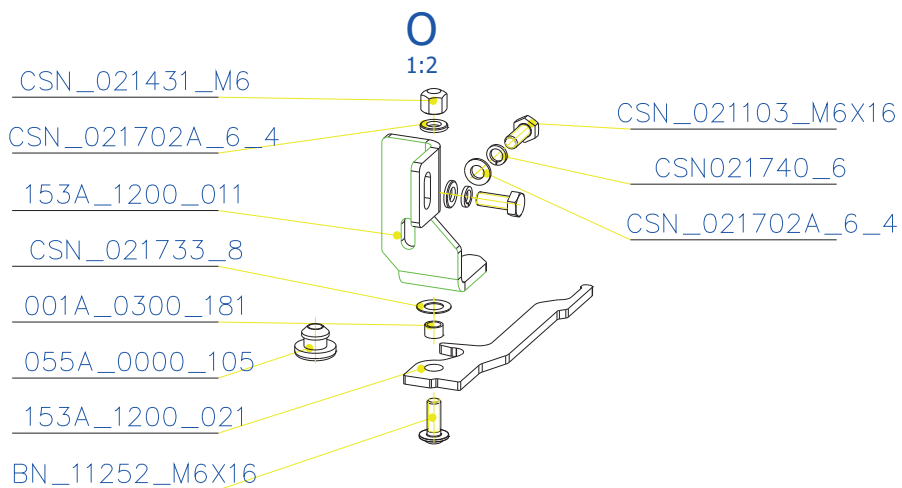

SCAN 5005 FRL

SPARE PARTS

Spare parts 5005 FRL

Spare part no.	Market name	Scan M3no.	Romotop no.
1	Screw assortment for SC 5000 series	12061534	-
2	Rear Vermiculite plate	50055222	206H_2010_011
3	Chamotte chamber set FLR	50055079	206H_2000_001
4	Handle	50055080	206E_0320_001
5	Front glass 4x502x463	50055071	632_999_502_464
6	Side glass 4x692x463	50055069	632_999_692_464
7	Glass sealing 15x4 mm, type 7226/5/0/0 - black	50055073	341_414_015_004
8	Door gasket 15x8 mm, type 84205/6/8/0/0 - black	50055077	341_414_015_008
9	Spray black, 400 ml	50053535	

I
2:5

[DIN_980-8_M5](#)

[153A_0000_281](#)

[CSN_021143_M5X14](#)

[153R_1700_001](#)

SCAN 5005 FRL

SPARE PARTS

SCAN 5005 FRL

2

3

D7500DM5X10_SW_VZ

153E_0000_221

174K_0000_211

D7500DM5X10_SW_VZ

SCAN 5005 FRL

SPARE PARTS

SCAN 5005 FRL

SPARE PARTS

SCAN 5005 FRL

SPARE PARTS

SCAN 5005 FRL

SPARE PARTS

SCAN 5005 FRL

SPARE PARTS