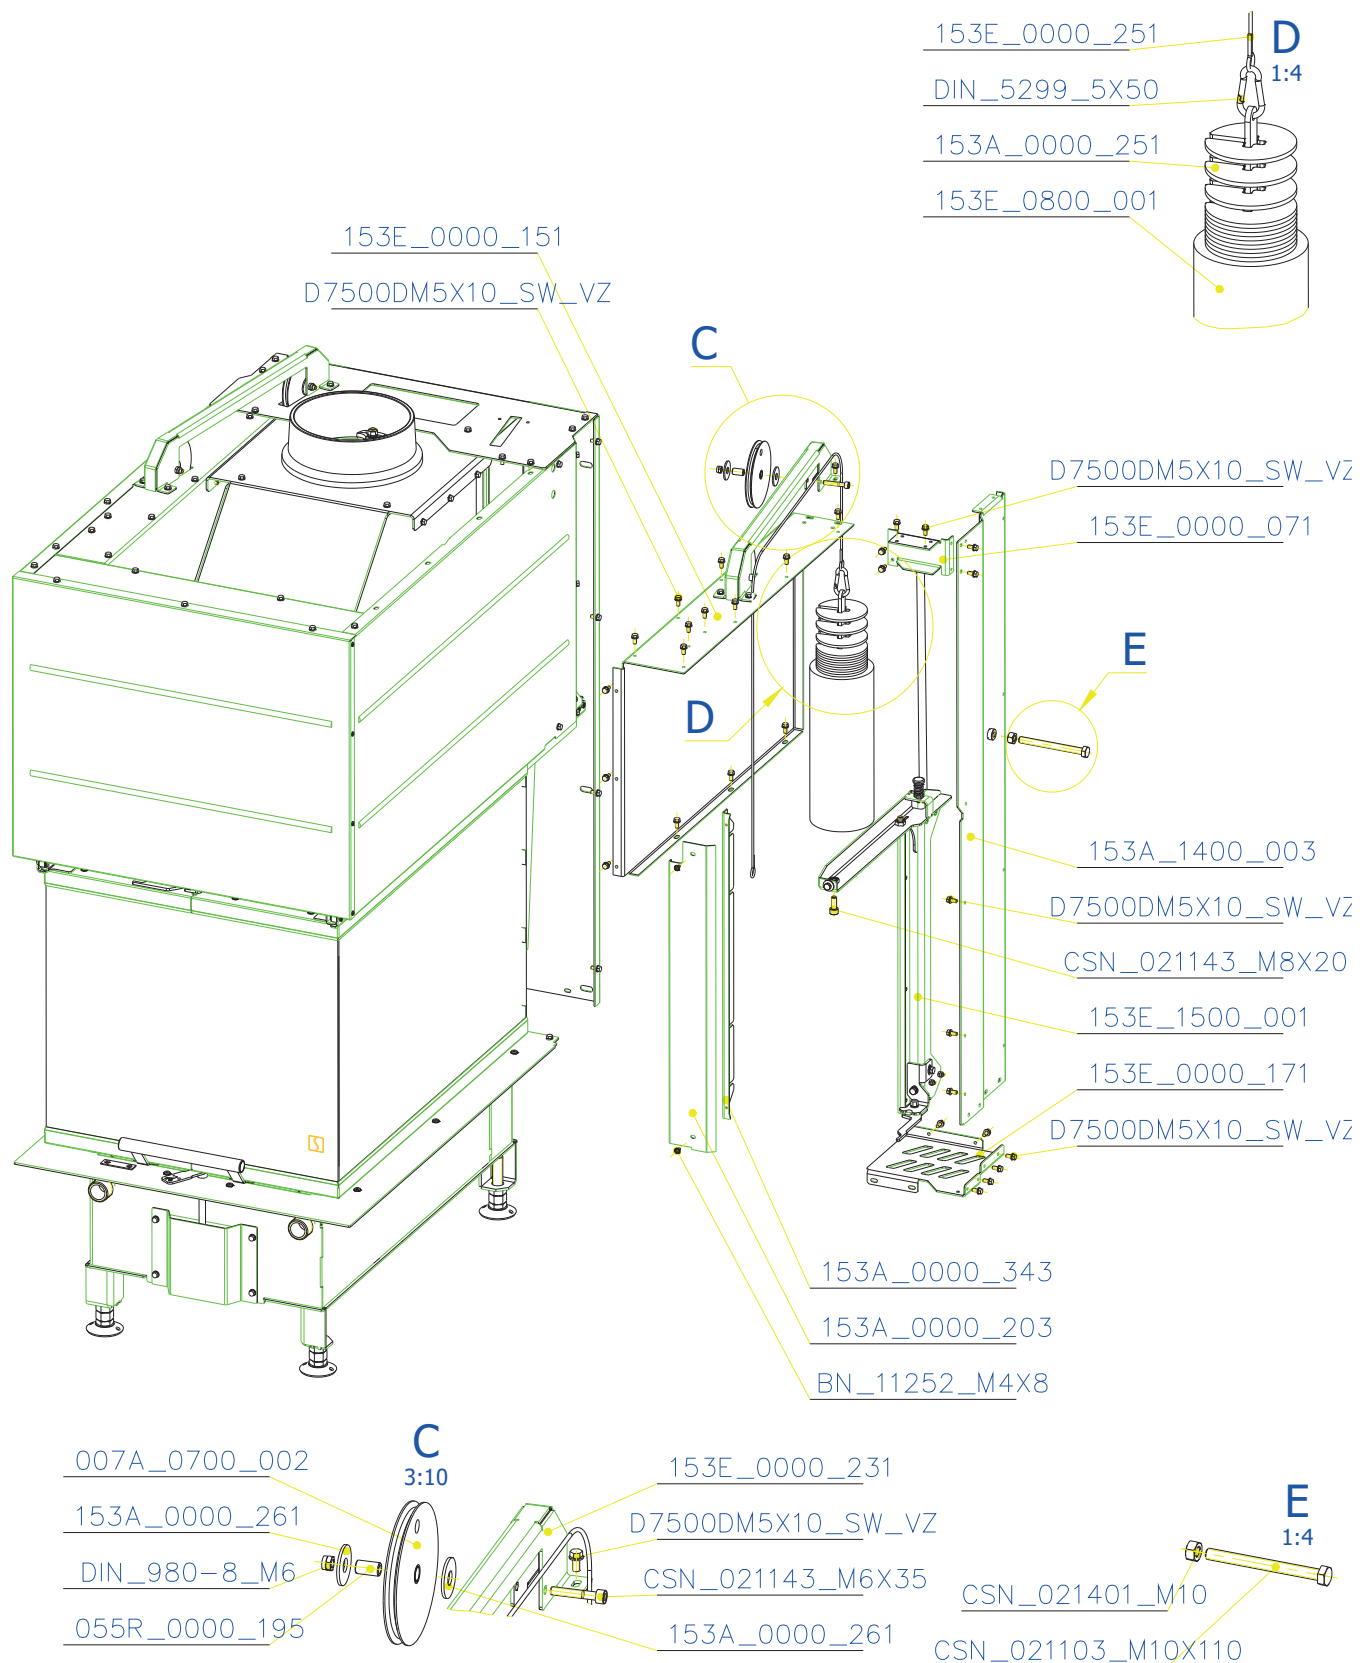

SCAN 5005 FRL

SPARE PARTS

Spare parts 5005 FRL

Spare part no.	Market name	Scan M3no.	Romotop no.
1	Screw assortment for SC 5000 series	12061534	-
2	Rear Vermiculite plate	50055222	206H_2010_011
3	Chamotte chamber set FLR	50055079	206H_2000_001
4	Handle	50055080	206E_0320_001
5	Front glass 4x502x463	50055071	632_999_502_464
6	Side glass 4x692x463	50055069	632_999_692_464
7	Glass sealing 15x4 mm, type 7226/5/0/0 - black	50055073	341_414_015_004
8	Door gasket 15x8 mm, type 84205/6/8/0/0 - black	50055077	341_414_015_008
9	Spray black, 400 ml	50053535	

SCAN 5005 FRL

SPARE PARTS

SCAN 5005 FRL

SPARE PARTS

SCAN 5005 FRL

SPARE PARTS

SCAN 5005 FRL

SPARE PARTS

I
2:5

[DIN_980-8_M5](#)

[153A_0000_281](#)

[CSN_021143_M5X14](#)

[153R_1700_001](#)

SCAN 5005 FRL

SPARE PARTS

SCAN 5005 FRL