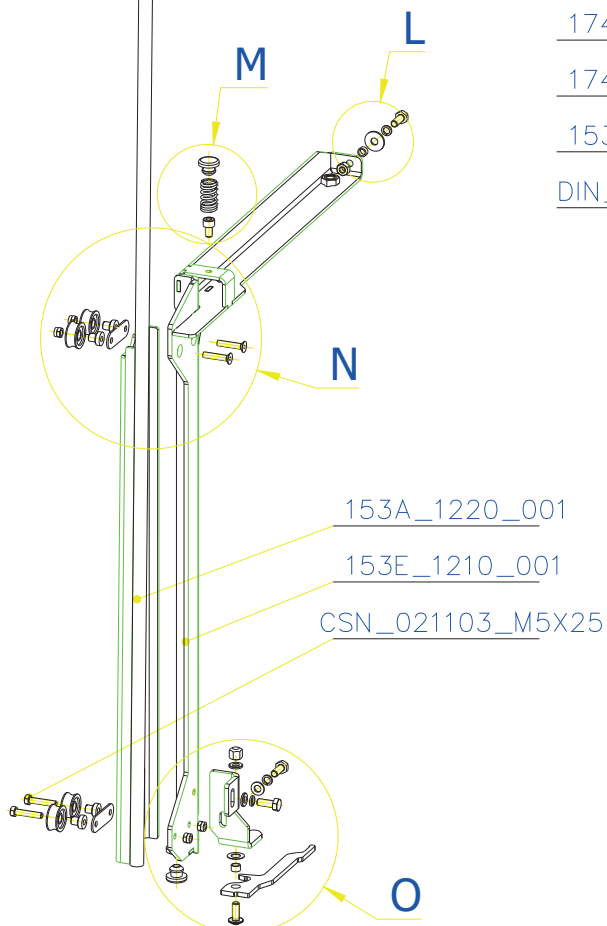

SCAN 5005 FRL

SPARE PARTS

Spare parts 5005 FRL

Spare part no.	Market name	Scan M3no.	Romotop no.
1	Screw assortment for SC 5000 series	12061534	-
2	Rear Vermiculite plate	50055222	206H_2010_011
3	Chamotte chamber set FLR	50055079	206H_2000_001
4	Handle	50055080	206E_0320_001
5	Front glass 4x502x463	50055071	632_999_502_464
6	Side glass 4x692x463	50055069	632_999_692_464
7	Glass sealing 15x4 mm, type 7226/5/0/0 - black	50055073	341_414_015_004
8	Door gasket 15x8 mm, type 84205/6/8/0/0 - black	50055077	341_414_015_008
9	Spray black, 400 ml	50053535	

I
2:5

[DIN_980-8_M5](#)

[153A_0000_281](#)

[CSN_021143_M5X14](#)

[153R_1700_001](#)

SCAN 5005 FRL

SPARE PARTS

SCAN 5005 FRL

SPARE PARTS

SCAN 5005 FRL

SPARE PARTS

153A_0000_011

RPI_UCHYTKA

206G_0000_301

BN_11252_M4X12

1

2

3

D7500DM5X10_SW_VZ

153E_0000_221

174K_0000_211

D7500DM5X10_SW_VZ

SCAN 5005 FRL

SPARE PARTS