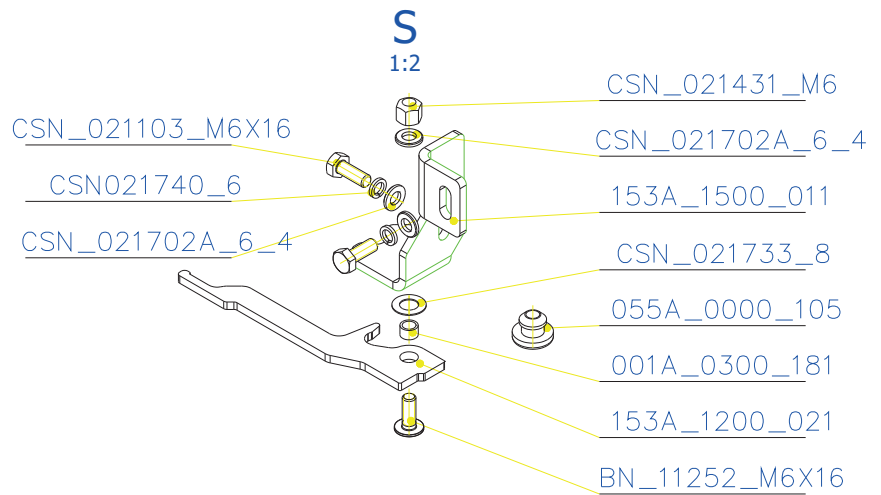

SCAN 5005 FRL

SPARE PARTS

Spare parts 5005 FRL

Spare part no.	Market name	Scan M3no.	Romotop no.
1	Screw assortment for SC 5000 series	12061534	-
2	Rear Vermiculite plate	50055222	206H_2010_011
3	Chamotte chamber set FLR	50055079	206H_2000_001
4	Handle	50055080	206E_0320_001
5	Front glass 4x502x463	50055071	632_999_502_464
6	Side glass 4x692x463	50055069	632_999_692_464
7	Glass sealing 15x4 mm, type 7226/5/0/0 - black	50055073	341_414_015_004
8	Door gasket 15x8 mm, type 84205/6/8/0/0 - black	50055077	341_414_015_008
9	Spray black, 400 ml	50053535	

I
2:5

[DIN_980-8_M5](#)

[153A_0000_281](#)

[CSN_021143_M5X14](#)

[153R_1700_001](#)

SCAN 5005 FRL

SPARE PARTS

SCAN 5005 FRL

2

3

D7500DM5X10_SW_VZ

153E_0000_221

174K_0000_211

D7500DM5X10_SW_VZ

SCAN 5005 FRL

SPARE PARTS

SCAN 5005 FRL

SPARE PARTS

SCAN 5005 FRL

SPARE PARTS

SCAN 5005 FRL

SPARE PARTS

SCAN 5005 FRL

SPARE PARTS