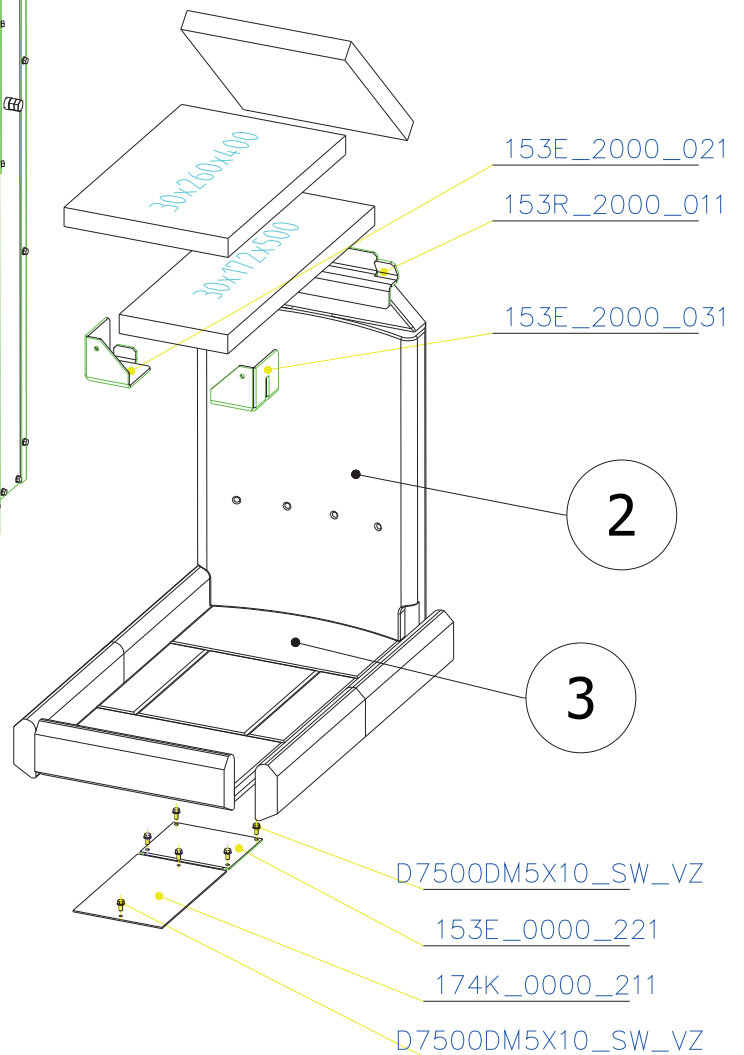

SCAN 5005 FRL

SPARE PARTS

Spare parts 5005 FRL

Spare part no.	Market name	Scan M3no.	Romotop no.
1	Screw assortment for SC 5000 series	12061534	-
2	Rear Vermiculite plate	50055222	206H_2010_011
3	Chamotte chamber set FLR	50055079	206H_2000_001
4	Handle	50055080	206E_0320_001
5	Front glass 4x502x463	50055071	632_999_502_464
6	Side glass 4x692x463	50055069	632_999_692_464
7	Glass sealing 15x4 mm, type 7226/5/0/0 - black	50055073	341_414_015_004
8	Door gasket 15x8 mm, type 84205/6/8/0/0 - black	50055077	341_414_015_008
9	Spray black, 400 ml	50053535	

I
2:5

[DIN_980-8_M5](#)

[153A_0000_281](#)

[CSN_021143_M5X14](#)

[153R_1700_001](#)

SCAN 5005 FRL

SPARE PARTS

SCAN 5005 FRL

SPARE PARTS

SCAN 5005 FRL

SPARE PARTS

153A_0000_011

RPI_UCHYTKA

206G_0000_301

BN_11252_M4X12

1