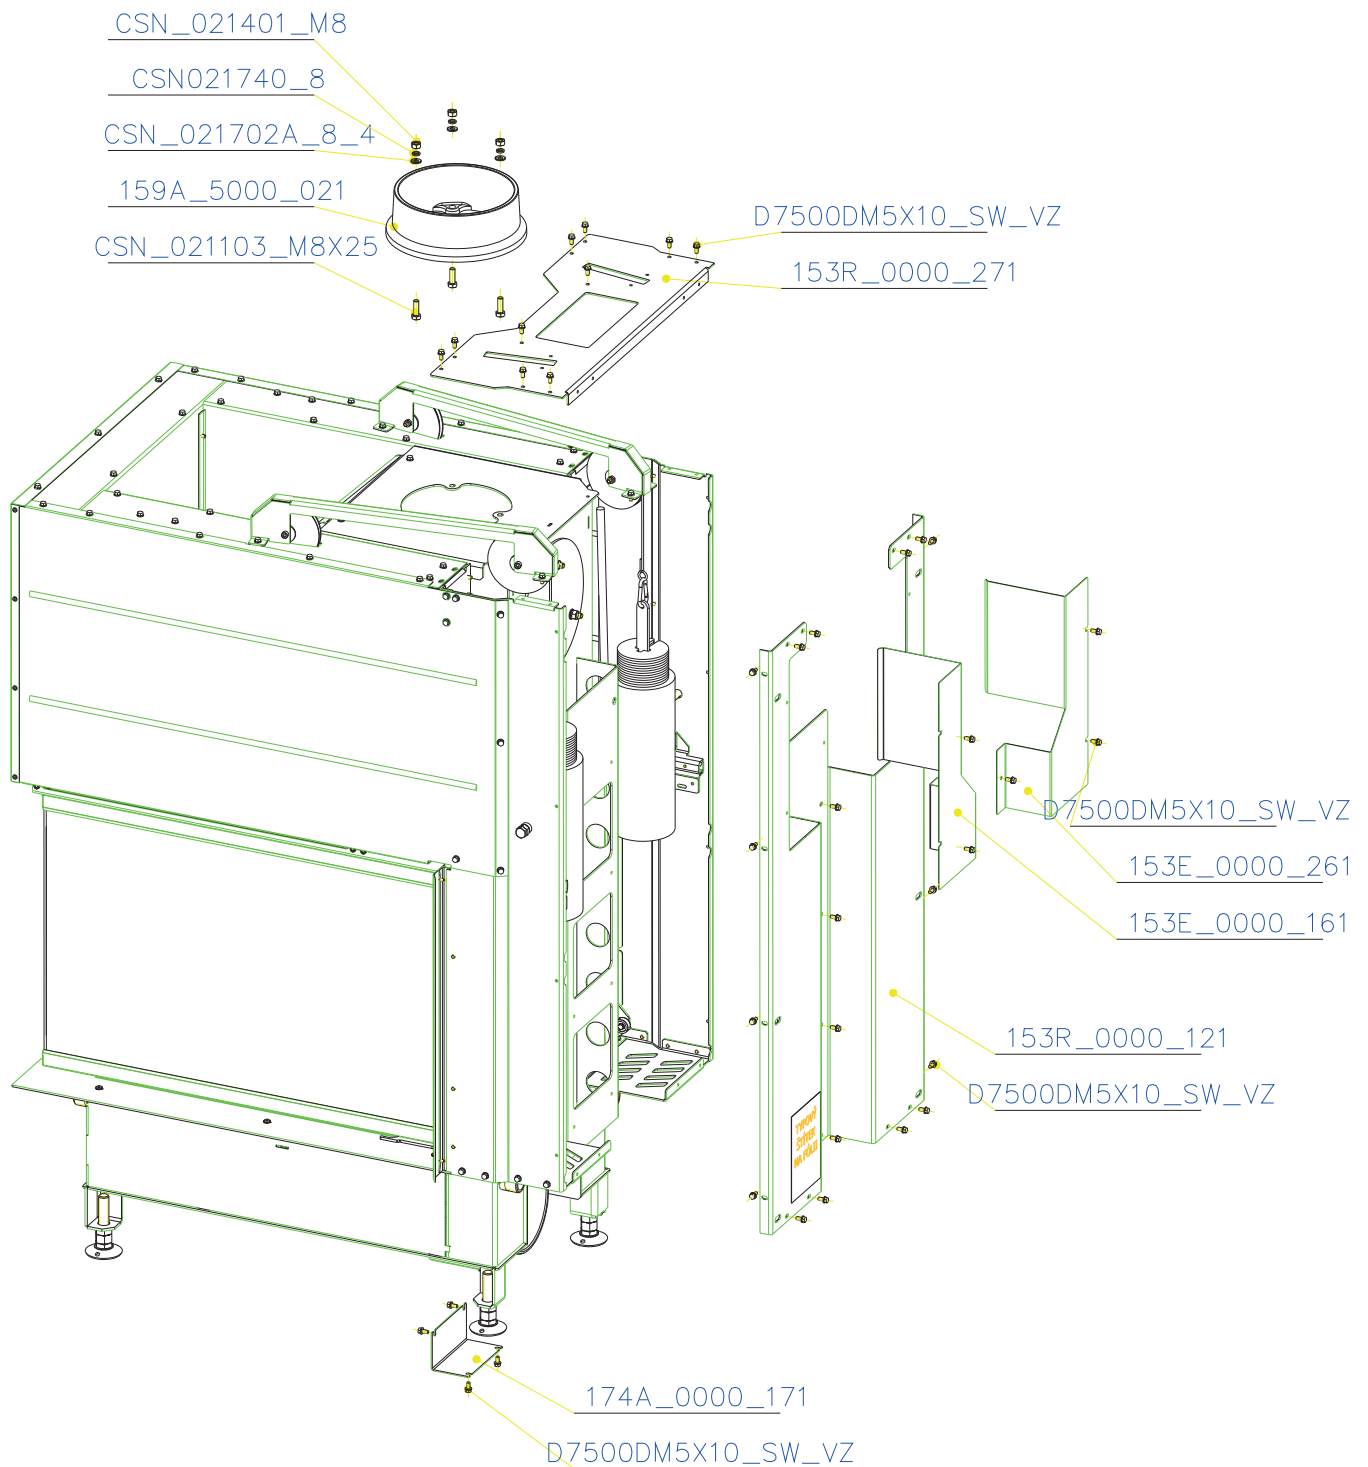

SCAN 5005 FRL

SPARE PARTS

Spare parts 5005 FRL

Spare part no.	Market name	Scan M3no.	Romotop no.
1	Screw assortment for SC 5000 series	12061534	-
2	Rear Vermiculite plate	50055222	206H_2010_011
3	Chamotte chamber set FLR	50055079	206H_2000_001
4	Handle	50055080	206E_0320_001
5	Front glass 4x502x463	50055071	632_999_502_464
6	Side glass 4x692x463	50055069	632_999_692_464
7	Glass sealing 15x4 mm, type 7226/5/0/0 - black	50055073	341_414_015_004
8	Door gasket 15x8 mm, type 84205/6/8/0/0 - black	50055077	341_414_015_008
9	Spray black, 400 ml	50053535	

I
2:5

[DIN_980-8_M5](#)

[153A_0000_281](#)

[CSN_021143_M5X14](#)

[153R_1700_001](#)

SCAN 5005 FRL

SPARE PARTS

SCAN 5005 FRL