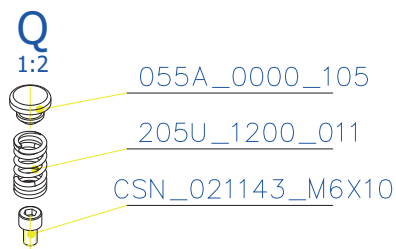

SCAN 5005 FRL

SPARE PARTS