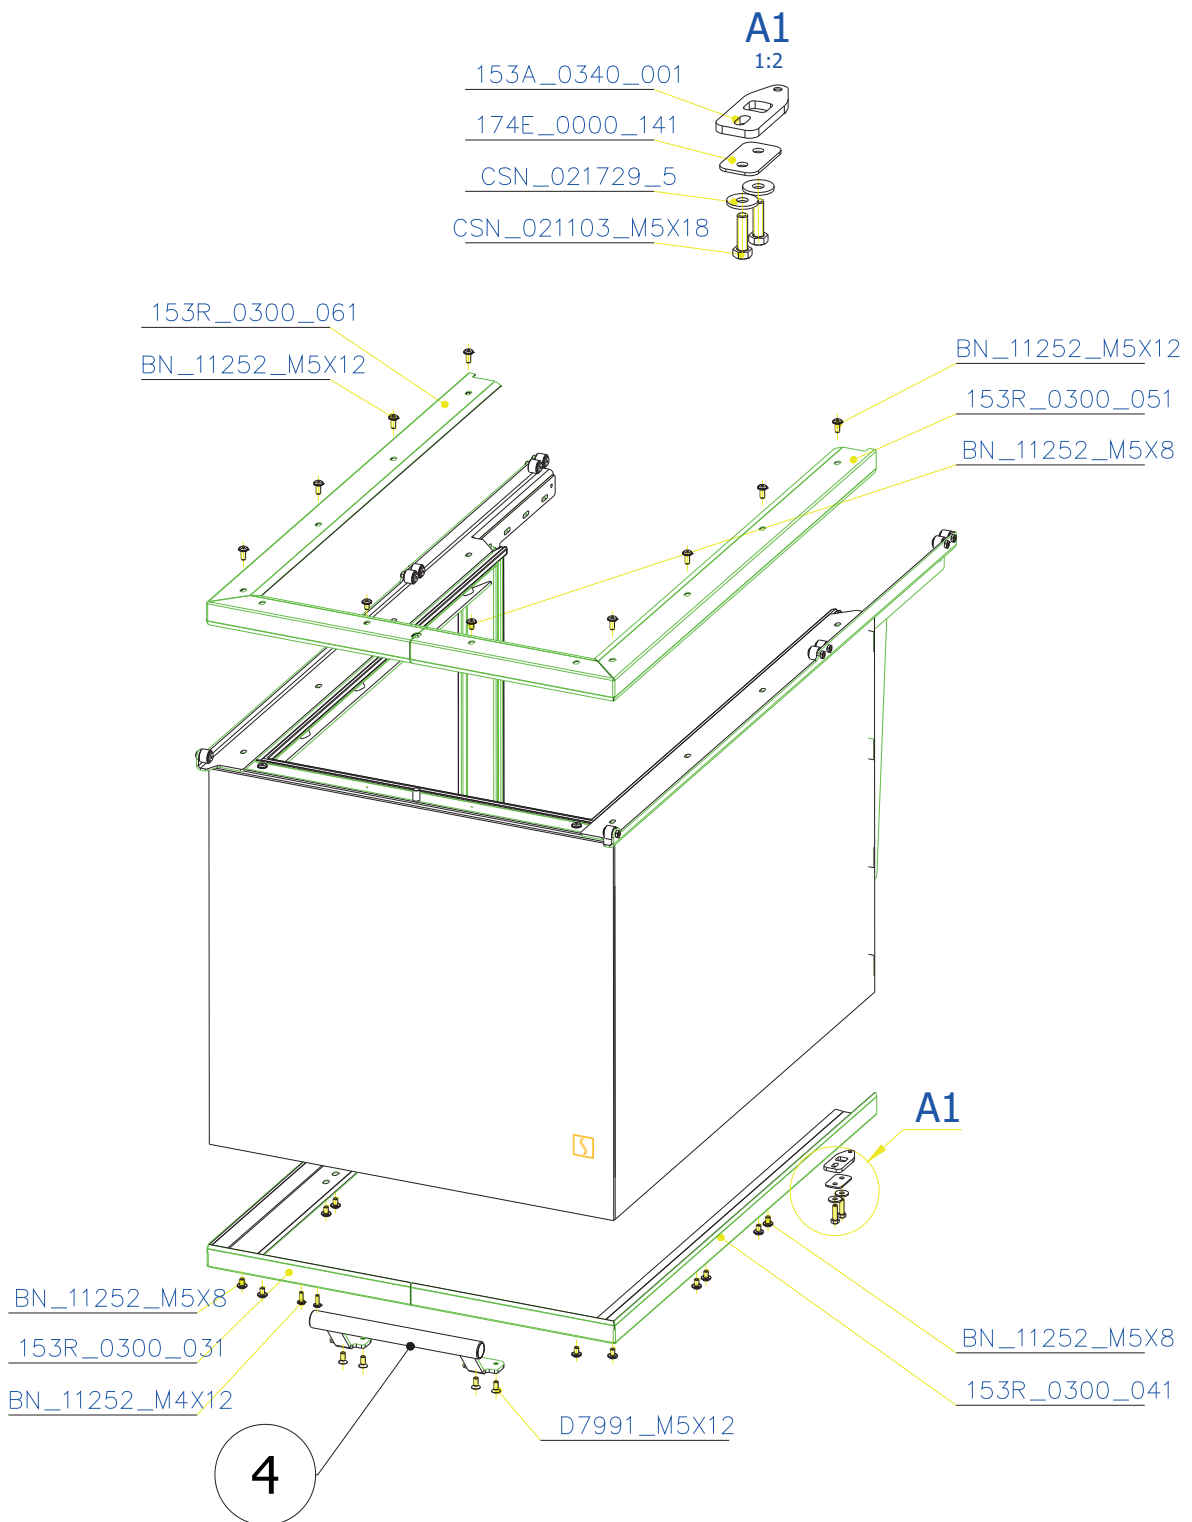

SCAN 5005 FRL

SPARE PARTS