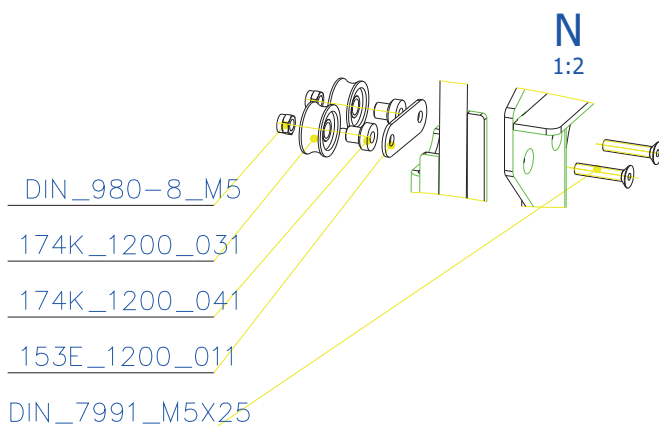

SCAN 5005 FRL

SPARE PARTS

Spare parts 5005 FRL

Spare part no.	Market name	Scan M3no.	Romotop no.
1	Screw assortment for SC 5000 series	12061534	-
2	Rear Vermiculite plate	50055222	206H_2010_011
3	Chamotte chamber set FLR	50055079	206H_2000_001
4	Handle	50055080	206E_0320_001
5	Front glass 4x502x463	50055071	632_999_502_464
6	Side glass 4x692x463	50055069	632_999_692_464
7	Glass sealing 15x4 mm, type 7226/5/0/0 - black	50055073	341_414_015_004
8	Door gasket 15x8 mm, type 84205/6/8/0/0 - black	50055077	341_414_015_008
9	Spray black, 400 ml	50053535	

2

3

D7500DM5X10_SW_VZ

153E_0000_221

174K_0000_211

D7500DM5X10_SW_VZ

SCAN 5005 FRL

SPARE PARTS