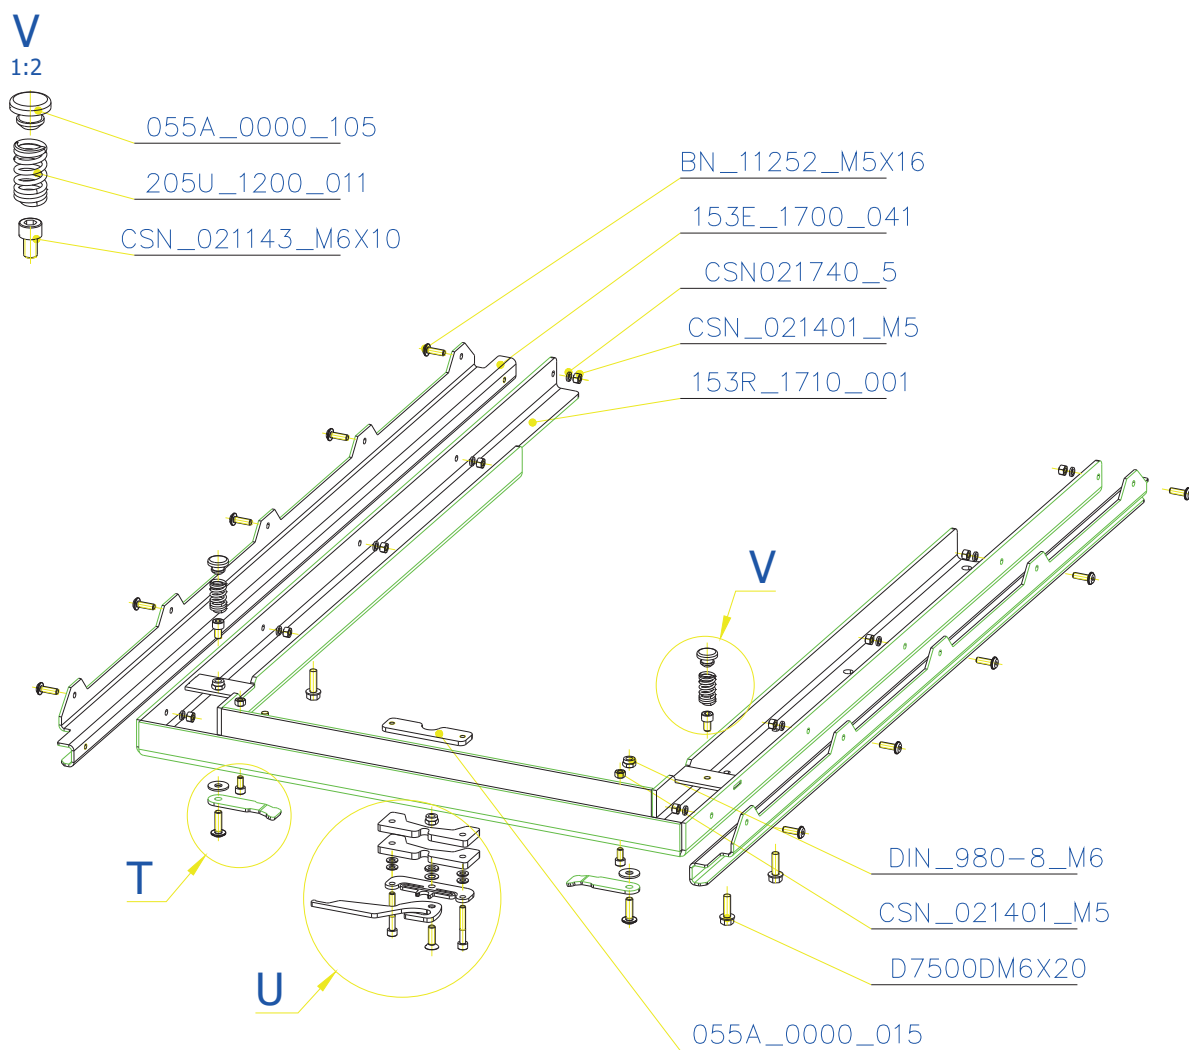

SCAN 5005 FRL

SPARE PARTS

Spare parts 5005 FRL

Spare part no.	Market name	Scan M3no.	Romotop no.
1	Screw assortment for SC 5000 series	12061534	-
2	Rear Vermiculite plate	50055222	206H_2010_011
3	Chamotte chamber set FLR	50055079	206H_2000_001
4	Handle	50055080	206E_0320_001
5	Front glass 4x502x463	50055071	632_999_502_464
6	Side glass 4x692x463	50055069	632_999_692_464
7	Glass sealing 15x4 mm, type 7226/5/0/0 - black	50055073	341_414_015_004
8	Door gasket 15x8 mm, type 84205/6/8/0/0 - black	50055077	341_414_015_008
9	Spray black, 400 ml	50053535	

2

3

D7500DM5X10_SW_VZ

153E_0000_221

174K_0000_211

D7500DM5X10_SW_VZ

SCAN 5005 FRL

SPARE PARTS

SCAN 5005 FRL

SPARE PARTS

SCAN 5005 FRL

SPARE PARTS

SCAN 5005 FRL

SPARE PARTS

SCAN 5005 FRL

SPARE PARTS

SCAN 5005 FRL

SPARE PARTS

SCAN 5005 FRL

SPARE PARTS