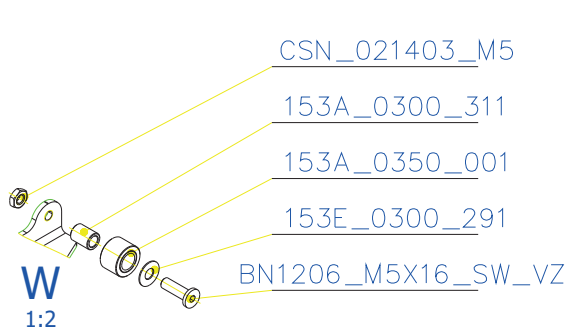

SCAN 5005 FRL

SPARE PARTS

Spare parts 5005 FRL

Spare part no.	Market name	Scan M3no.	Romotop no.
1	Screw assortment for SC 5000 series	12061534	-
2	Rear Vermiculite plate	50055222	206H_2010_011
3	Chamotte chamber set FLR	50055079	206H_2000_001
4	Handle	50055080	206E_0320_001
5	Front glass 4x502x463	50055071	632_999_502_464
6	Side glass 4x692x463	50055069	632_999_692_464
7	Glass sealing 15x4 mm, type 7226/5/0/0 - black	50055073	341_414_015_004
8	Door gasket 15x8 mm, type 84205/6/8/0/0 - black	50055077	341_414_015_008
9	Spray black, 400 ml	50053535	

I
2:5

[DIN_980-8_M5](#)

[153A_0000_281](#)

[CSN_021143_M5X14](#)

[153R_1700_001](#)

SCAN 5005 FRL

SPARE PARTS

SCAN 5005 FRL

SCAN 5005 FRL

SPARE PARTS

SCAN 5005 FRL

SPARE PARTS

SCAN 5005 FRL

SPARE PARTS

SCAN 5005 FRL

SPARE PARTS