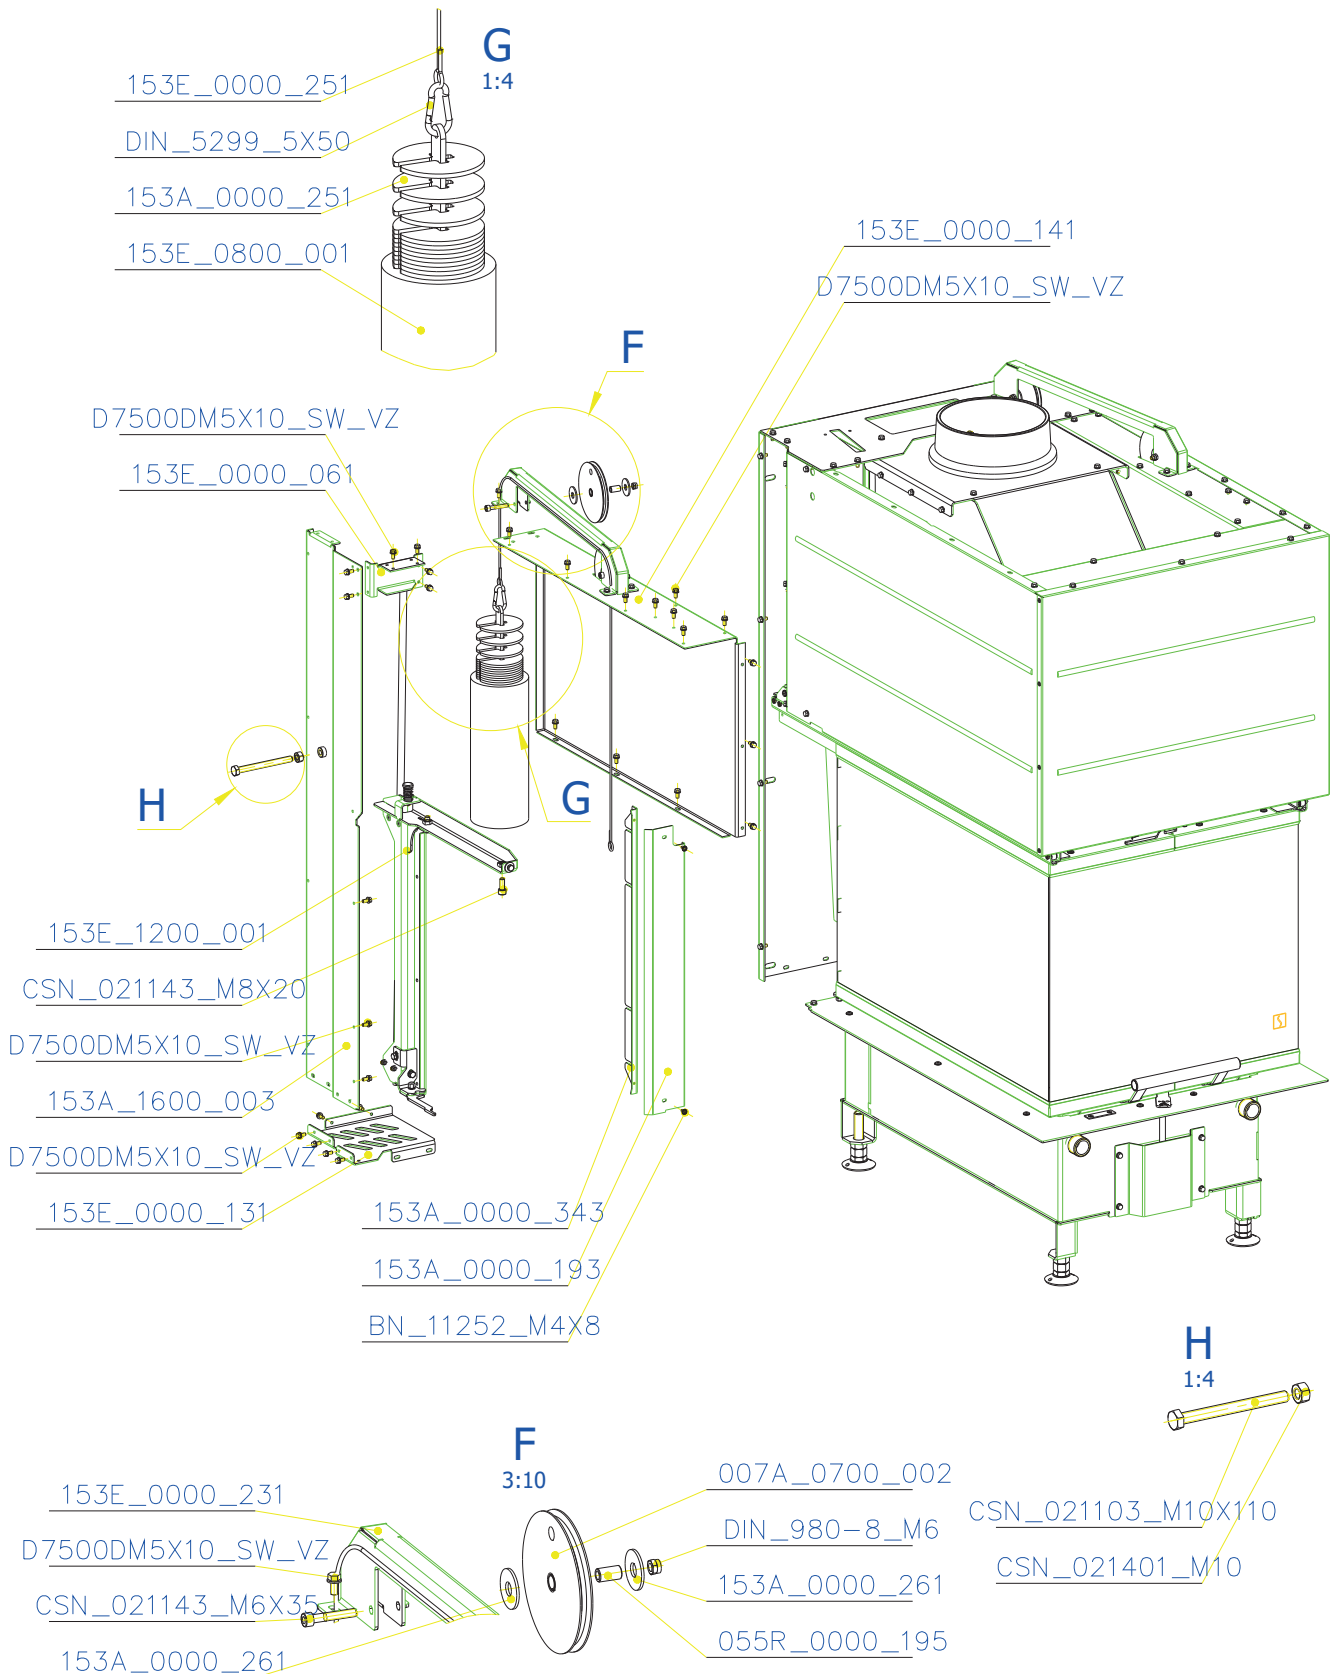

SCAN 5005 FRL

SPARE PARTS

Spare parts 5005 FRL

Spare part no.	Market name	Scan M3no.	Romotop no.
1	Screw assortment for SC 5000 series	12061534	-
2	Rear Vermiculite plate	50055222	206H_2010_011
3	Chamotte chamber set FLR	50055079	206H_2000_001
4	Handle	50055080	206E_0320_001
5	Front glass 4x502x463	50055071	632_999_502_464
6	Side glass 4x692x463	50055069	632_999_692_464
7	Glass sealing 15x4 mm, type 7226/5/0/0 - black	50055073	341_414_015_004
8	Door gasket 15x8 mm, type 84205/6/8/0/0 - black	50055077	341_414_015_008
9	Spray black, 400 ml	50053535	

SCAN 5005 FRL

SPARE PARTS

SCAN 5005 FRL

SPARE PARTS

SCAN 5005 FRL

SPARE PARTS

SCAN 5005 FRL

SPARE PARTS

I
2:5

[DIN_980-8_M5](#)

[153A_0000_281](#)

[CSN_021143_M5X14](#)

[153R_1700_001](#)

SCAN 5005 FRL

SPARE PARTS

SCAN 5005 FRL