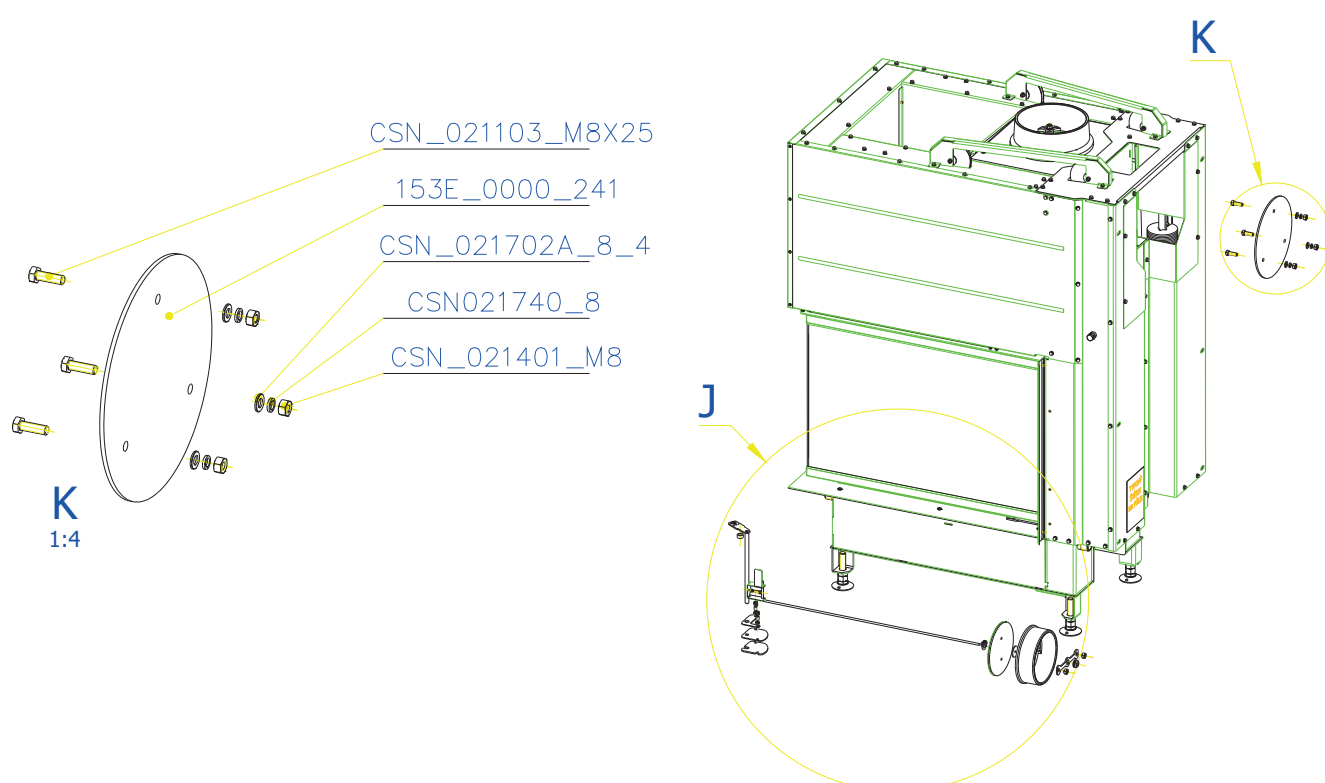

SCAN 5005 FRL

SPARE PARTS

Spare parts 5005 FRL

Spare part no.	Market name	Scan M3no.	Romotop no.
1	Screw assortment for SC 5000 series	12061534	-
2	Rear Vermiculite plate	50055222	206H_2010_011
3	Chamotte chamber set FLR	50055079	206H_2000_001
4	Handle	50055080	206E_0320_001
5	Front glass 4x502x463	50055071	632_999_502_464
6	Side glass 4x692x463	50055069	632_999_692_464
7	Glass sealing 15x4 mm, type 7226/5/0/0 - black	50055073	341_414_015_004
8	Door gasket 15x8 mm, type 84205/6/8/0/0 - black	50055077	341_414_015_008
9	Spray black, 400 ml	50053535	

I
2:5

[DIN_980-8_M5](#)

[153A_0000_281](#)

[CSN_021143_M5X14](#)

[153R_1700_001](#)

SCAN 5005 FRL

SPARE PARTS

SCAN 5005 FRL

SPARE PARTS

SCAN 5005 FRL

SPARE PARTS

153A_0000_011

RPI_UCHYTKA

206G_0000_301

BN_11252_M4X12

1