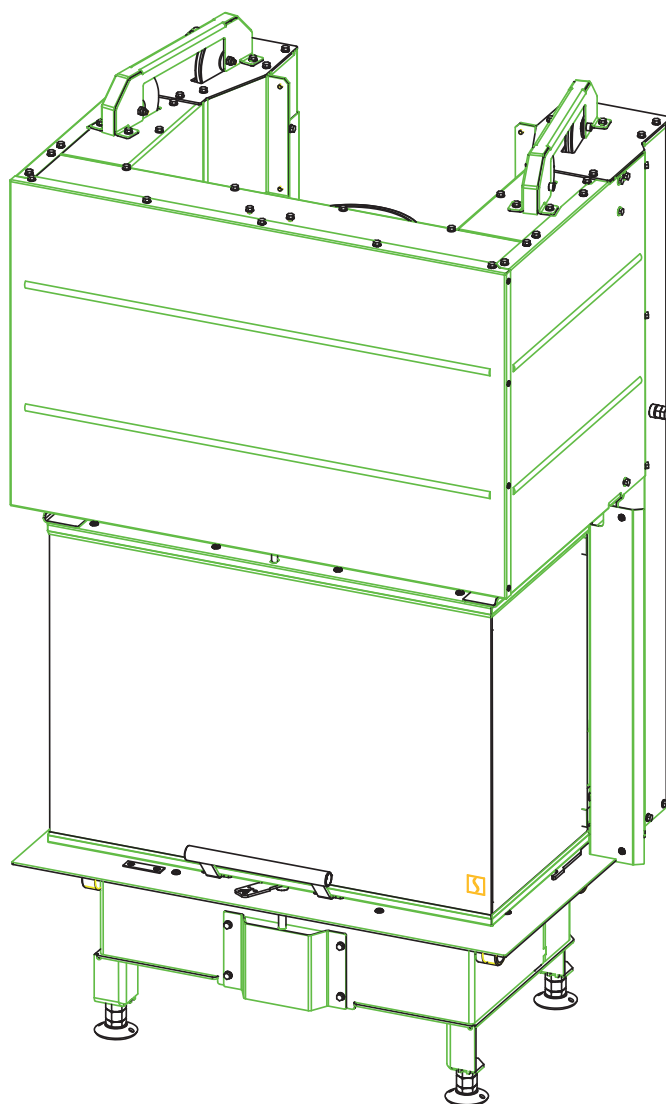

SCAN 5004 FRL

SPARE PARTS

Spare parts 5004 FRL

Spare part no.	Market name	Scan M3no.	Romotop no.
1	Screw assortment for SC 5000 series	12061534	-
2	Chamotte chamber set FRL	50052737	153A_2010_001
3	Handle	50055080	206E_0320_001
4	Front Glass 4x463x652	50052728	632_999_463_652
5	Side Glass 4x301x463	50052727	632_999_301_463
6	Glass sealing 15x4 mm, type 7226/5/0/0 - black	50052729	341_414_015_004
7	Door gasket 15x8 mm, type 84205/6/8/0/0 - black	50052731	341_414_015_008
8	Spray black, 400ml	50053535	

SCAN 5004 FRL

SPARE PARTS

A
2:5

DIN_921_M6X20
CSN_021401_M6

B
2:5

DIN_7991_M4X8
025G_0000_072

D7500DM5X10_SW_VZ

153A_0500_002

153A_0000_082

SCAN 5004 FRL

SPARE PARTS

SCAN 5004 FRL

SPARE PARTS

SCAN 5004 FRL

SPARE PARTS

SCAN 5004 FRL