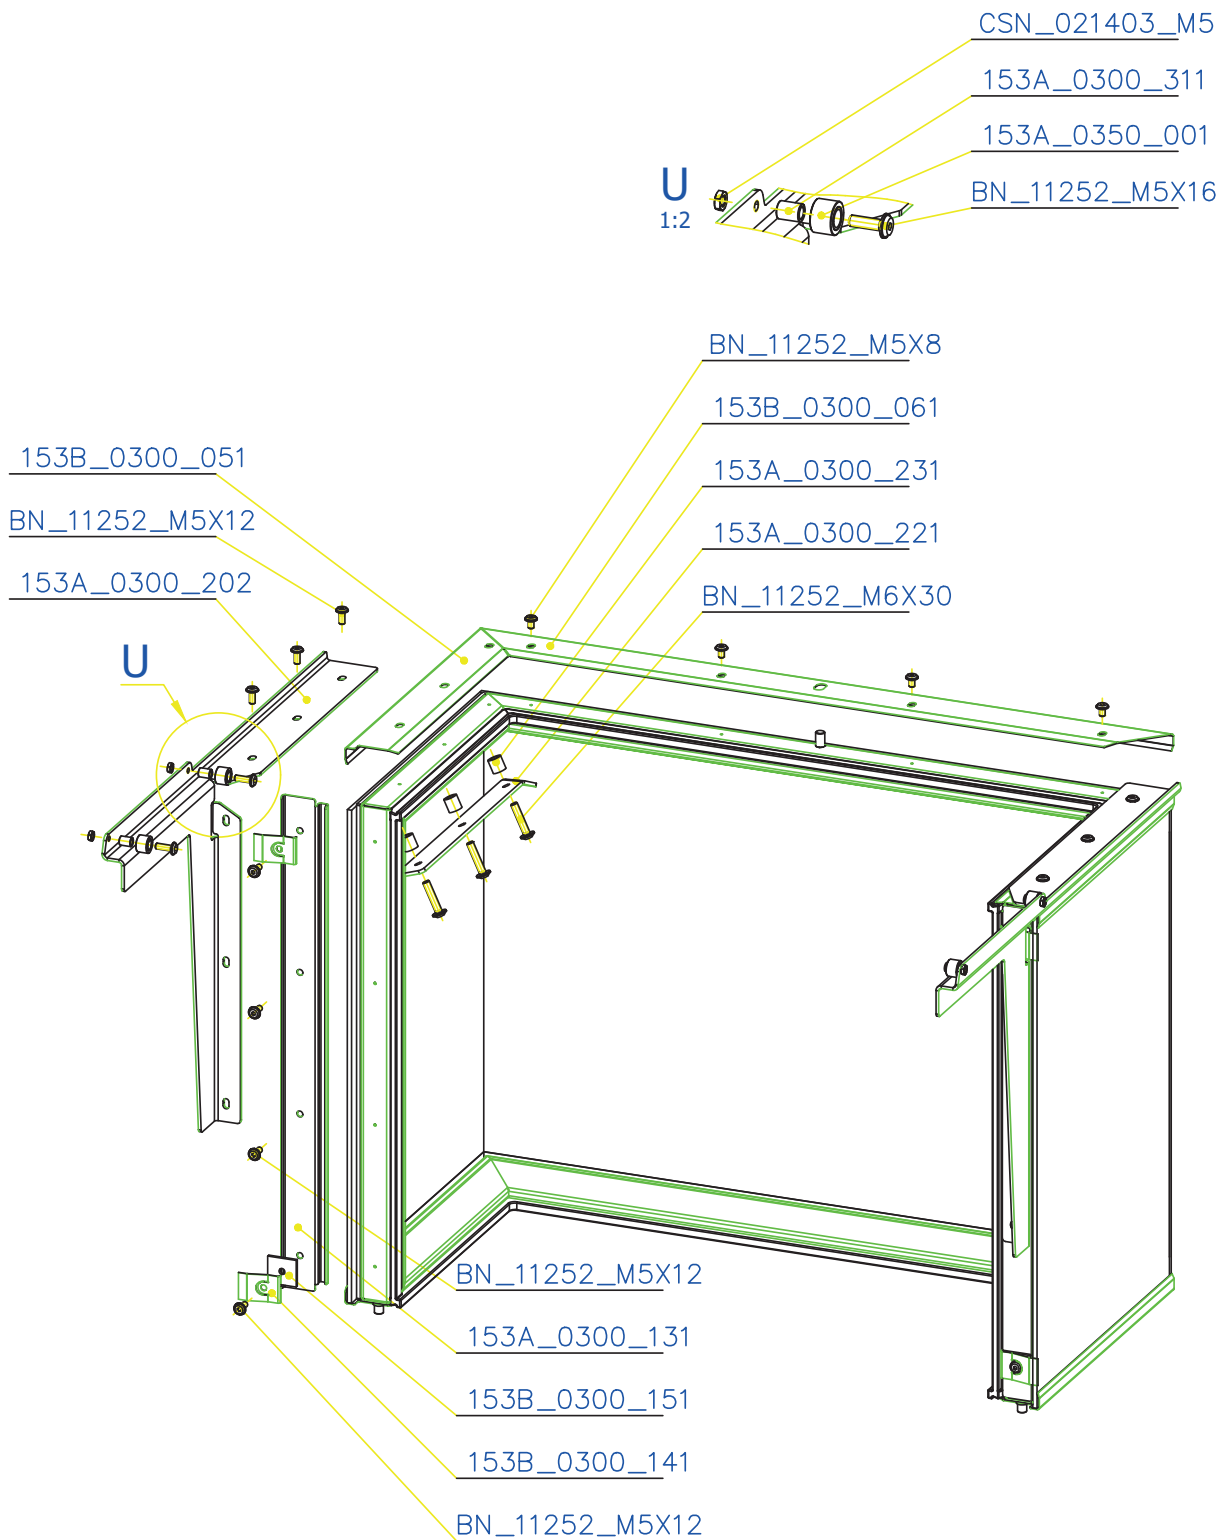

SCAN 5004 FRL

SPARE PARTS

Spare parts 5004 FRL

Spare part no.	Market name	Scan M3no.	Romotop no.
1	Screw assortment for SC 5000 series	12061534	-
2	Chamotte chamber set FRL	50052737	153A_2010_001
3	Handle	50055080	206E_0320_001
4	Front Glass 4x463x652	50052728	632_999_463_652
5	Side Glass 4x301x463	50052727	632_999_301_463
6	Glass sealing 15x4 mm, type 7226/5/0/0 - black	50052729	341_414_015_004
7	Door gasket 15x8 mm, type 84205/6/8/0/0 - black	50052731	341_414_015_008
8	Spray black, 400ml	50053535	

SCAN 5004 FRL

SPARE PARTS

A
2:5

DIN_921_M6X20
CSN_021401_M6

B
2:5

DIN_7991_M4X8
025G_0000_072

D7500DM5X10_SW_VZ

153A_0500_002

SPARE PARTS

SCAN 5004 FRL

SPARE PARTS

SCAN 5004 FRL

SPARE PARTS

SCAN 5004 FRL

SPARE PARTS

SCAN 5004 FRL

SPARE PARTS

SCAN 5004 FRL

SPARE PARTS

SCAN 5004 FRL

SPARE PARTS

SCAN 5004 FRL

SPARE PARTS

- 153A_0340_001
 - 174E_0000_141
 - CSN_021729_5
 - CSN_021103_M5X18
- W
1:2