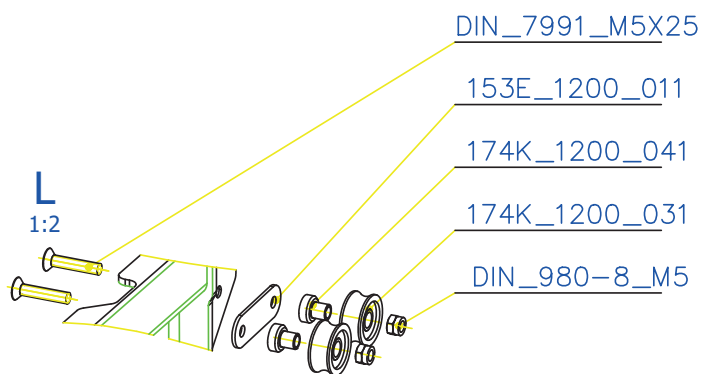

SCAN 5004 FRL

SPARE PARTS

Spare parts 5004 FRL

Spare part no.	Market name	Scan M3no.	Romotop no.
1	Screw assortment for SC 5000 series	12061534	-
2	Chamotte chamber set FRL	50052737	153A_2010_001
3	Handle	50055080	206E_0320_001
4	Front Glass 4x463x652	50052728	632_999_463_652
5	Side Glass 4x301x463	50052727	632_999_301_463
6	Glass sealing 15x4 mm, type 7226/5/0/0 - black	50052729	341_414_015_004
7	Door gasket 15x8 mm, type 84205/6/8/0/0 - black	50052731	341_414_015_008
8	Spray black, 400ml	50053535	

SCAN 5004 FRL

SPARE PARTS

A
2:5

DIN_921_M6X20
CSN_021401_M6

B
2:5

DIN_7991_M4X8
025G_0000_072

D7500DM5X10_SW_VZ

153A_0500_002

SPARE PARTS

SCAN 5004 FRL

SPARE PARTS

SCAN 5004 FRL

SPARE PARTS

SCAN 5004 FRL

SPARE PARTS

SCAN 5004 FRL

SPARE PARTS

SCAN 5004 FRL

SPARE PARTS

SCAN 5004 FRL

SPARE PARTS

SCAN 5004 FRL

SPARE PARTS

- 153A_0340_001
 - 174E_0000_141
 - CSN_021729_5
 - CSN_021103_M5X18
- W
1:2