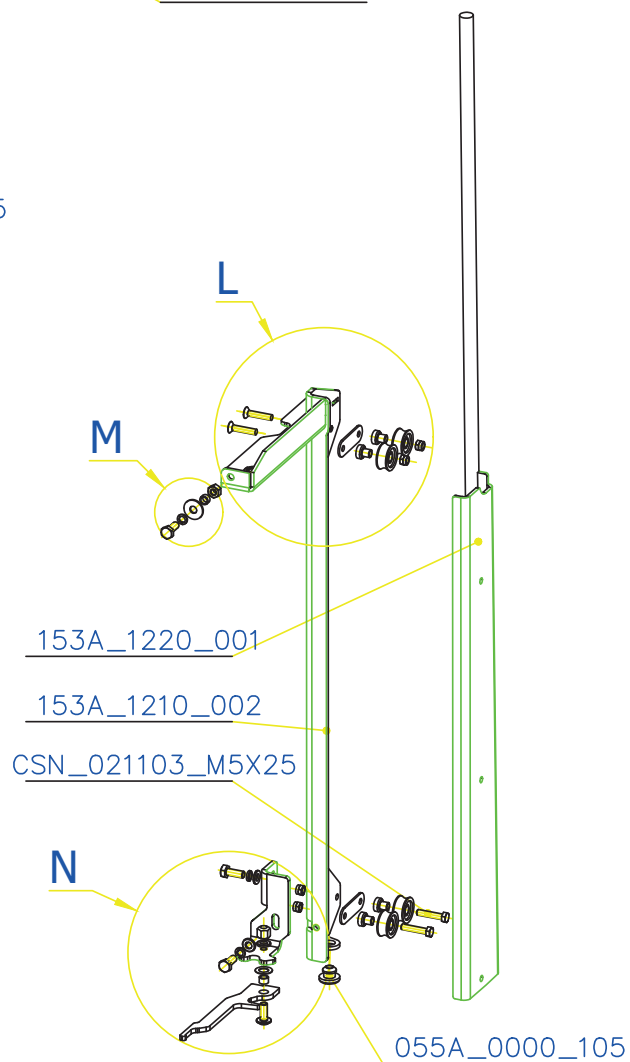

SCAN 5004 FRL

SPARE PARTS

Spare parts 5004 FRL

Spare part no.	Market name	Scan M3no.	Romotop no.
1	Screw assortment for SC 5000 series	12061534	-
2	Chamotte chamber set FRL	50052737	153A_2010_001
3	Handle	50055080	206E_0320_001
4	Front Glass 4x463x652	50052728	632_999_463_652
5	Side Glass 4x301x463	50052727	632_999_301_463
6	Glass sealing 15x4 mm, type 7226/5/0/0 - black	50052729	341_414_015_004
7	Door gasket 15x8 mm, type 84205/6/8/0/0 - black	50052731	341_414_015_008
8	Spray black, 400ml	50053535	

SCAN 5004 FRL

SPARE PARTS

A
2:5

DIN_921_M6X20
CSN_021401_M6

B
2:5

DIN_7991_M4X8
025G_0000_072

D7500DM5X10_SW_VZ

153A_0500_002

SPARE PARTS

SCAN 5004 FRL

SPARE PARTS

SCAN 5004 FRL

SPARE PARTS

SCAN 5004 FRL

SPARE PARTS

SCAN 5004 FRL

SPARE PARTS

SCAN 5004 FRL

SPARE PARTS

SCAN 5004 FRL

SPARE PARTS

SCAN 5004 FRL

SPARE PARTS

- 153A_0340_001
 - 174E_0000_141
 - CSN_021729_5
 - CSN_021103_M5X18
- W
1:2