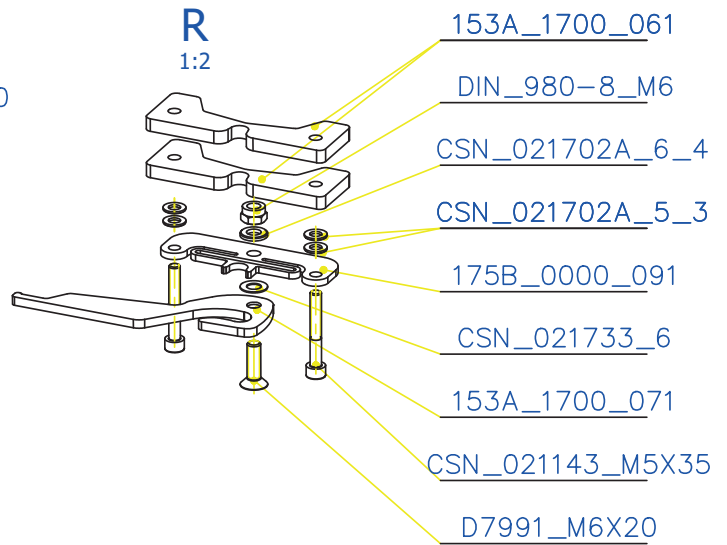

SCAN 5004 FRL

SPARE PARTS

Spare parts 5004 FRL

Spare part no.	Market name	Scan M3no.	Romotop no.
1	Screw assortment for SC 5000 series	12061534	-
2	Chamotte chamber set FRL	50052737	153A_2010_001
3	Handle	50055080	206E_0320_001
4	Front Glass 4x463x652	50052728	632_999_463_652
5	Side Glass 4x301x463	50052727	632_999_301_463
6	Glass sealing 15x4 mm, type 7226/5/0/0 - black	50052729	341_414_015_004
7	Door gasket 15x8 mm, type 84205/6/8/0/0 - black	50052731	341_414_015_008
8	Spray black, 400ml	50053535	

SCAN 5004 FRL

SPARE PARTS

A
2:5

DIN_921_M6X20
CSN_021401_M6

B
2:5

DIN_7991_M4X8
025G_0000_072

D7500DM5X10_SW_VZ

153A_0500_002

SPARE PARTS

SCAN 5004 FRL

SPARE PARTS

SCAN 5004 FRL

SPARE PARTS

SCAN 5004 FRL

SPARE PARTS

SCAN 5004 FRL

SPARE PARTS

SCAN 5004 FRL

SPARE PARTS

SCAN 5004 FRL

SPARE PARTS

SCAN 5004 FRL

SPARE PARTS

- 153A_0340_001
 - 174E_0000_141
 - CSN_021729_5
 - CSN_021103_M5X18
- W
1:2