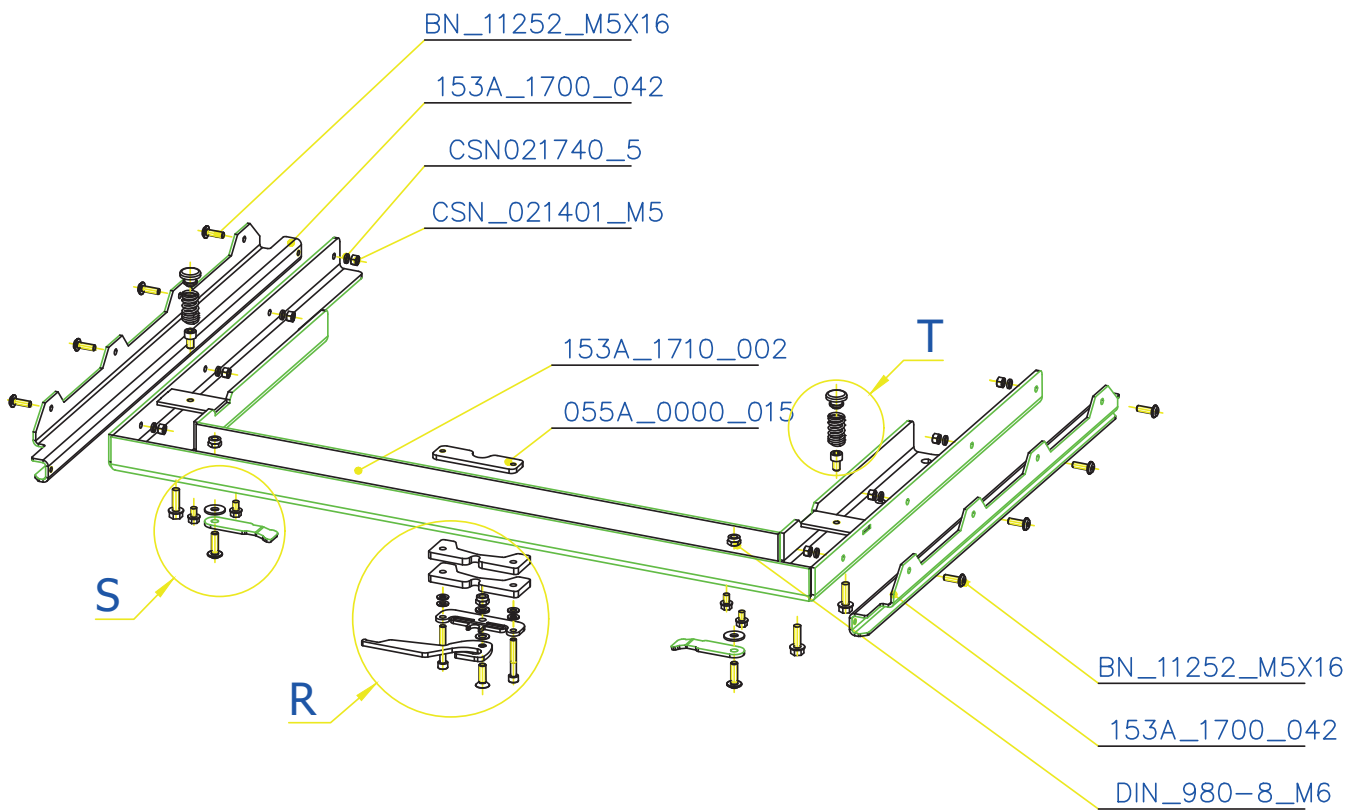

SCAN 5004 FRL

SPARE PARTS

Spare parts 5004 FRL

Spare part no.	Market name	Scan M3no.	Romotop no.
1	Screw assortment for SC 5000 series	12061534	-
2	Chamotte chamber set FRL	50052737	153A_2010_001
3	Handle	50055080	206E_0320_001
4	Front Glass 4x463x652	50052728	632_999_463_652
5	Side Glass 4x301x463	50052727	632_999_301_463
6	Glass sealing 15x4 mm, type 7226/5/0/0 - black	50052729	341_414_015_004
7	Door gasket 15x8 mm, type 84205/6/8/0/0 - black	50052731	341_414_015_008
8	Spray black, 400ml	50053535	

SCAN 5004 FRL

SPARE PARTS

A
2:5

DIN_921_M6X20
CSN_021401_M6

B
2:5

DIN_7991_M4X8
025G_0000_072

D7500DM5X10_SW_VZ

153A_0500_002

SPARE PARTS

SCAN 5004 FRL

SPARE PARTS

SCAN 5004 FRL

SPARE PARTS

SCAN 5004 FRL

SPARE PARTS

SCAN 5004 FRL

SPARE PARTS

SCAN 5004 FRL

SPARE PARTS

SCAN 5004 FRL

SPARE PARTS

SCAN 5004 FRL

SPARE PARTS

- 153A_0340_001
 - 174E_0000_141
 - CSN_021729_5
 - CSN_021103_M5X18
- W
1:2