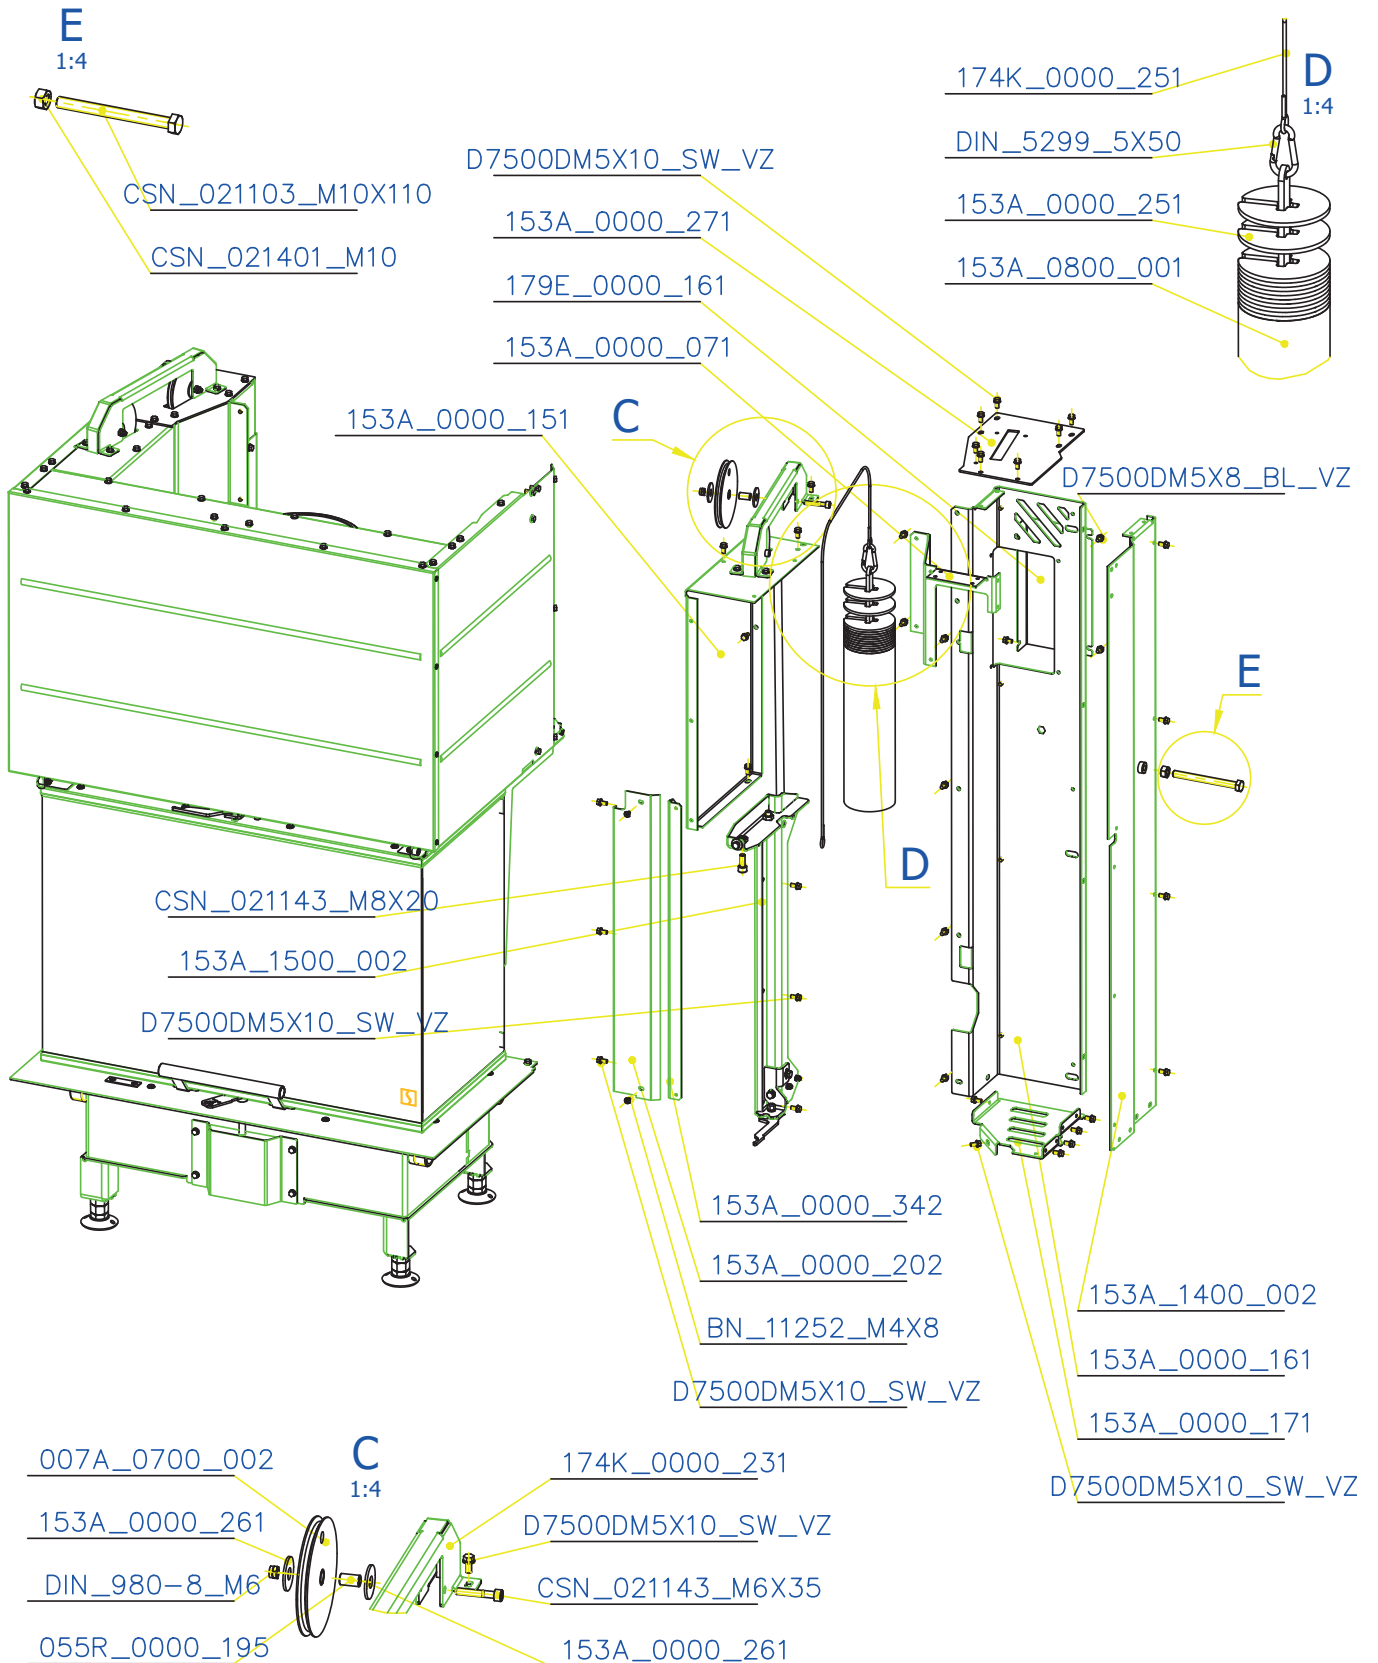

SCAN 5004 FRL

SPARE PARTS