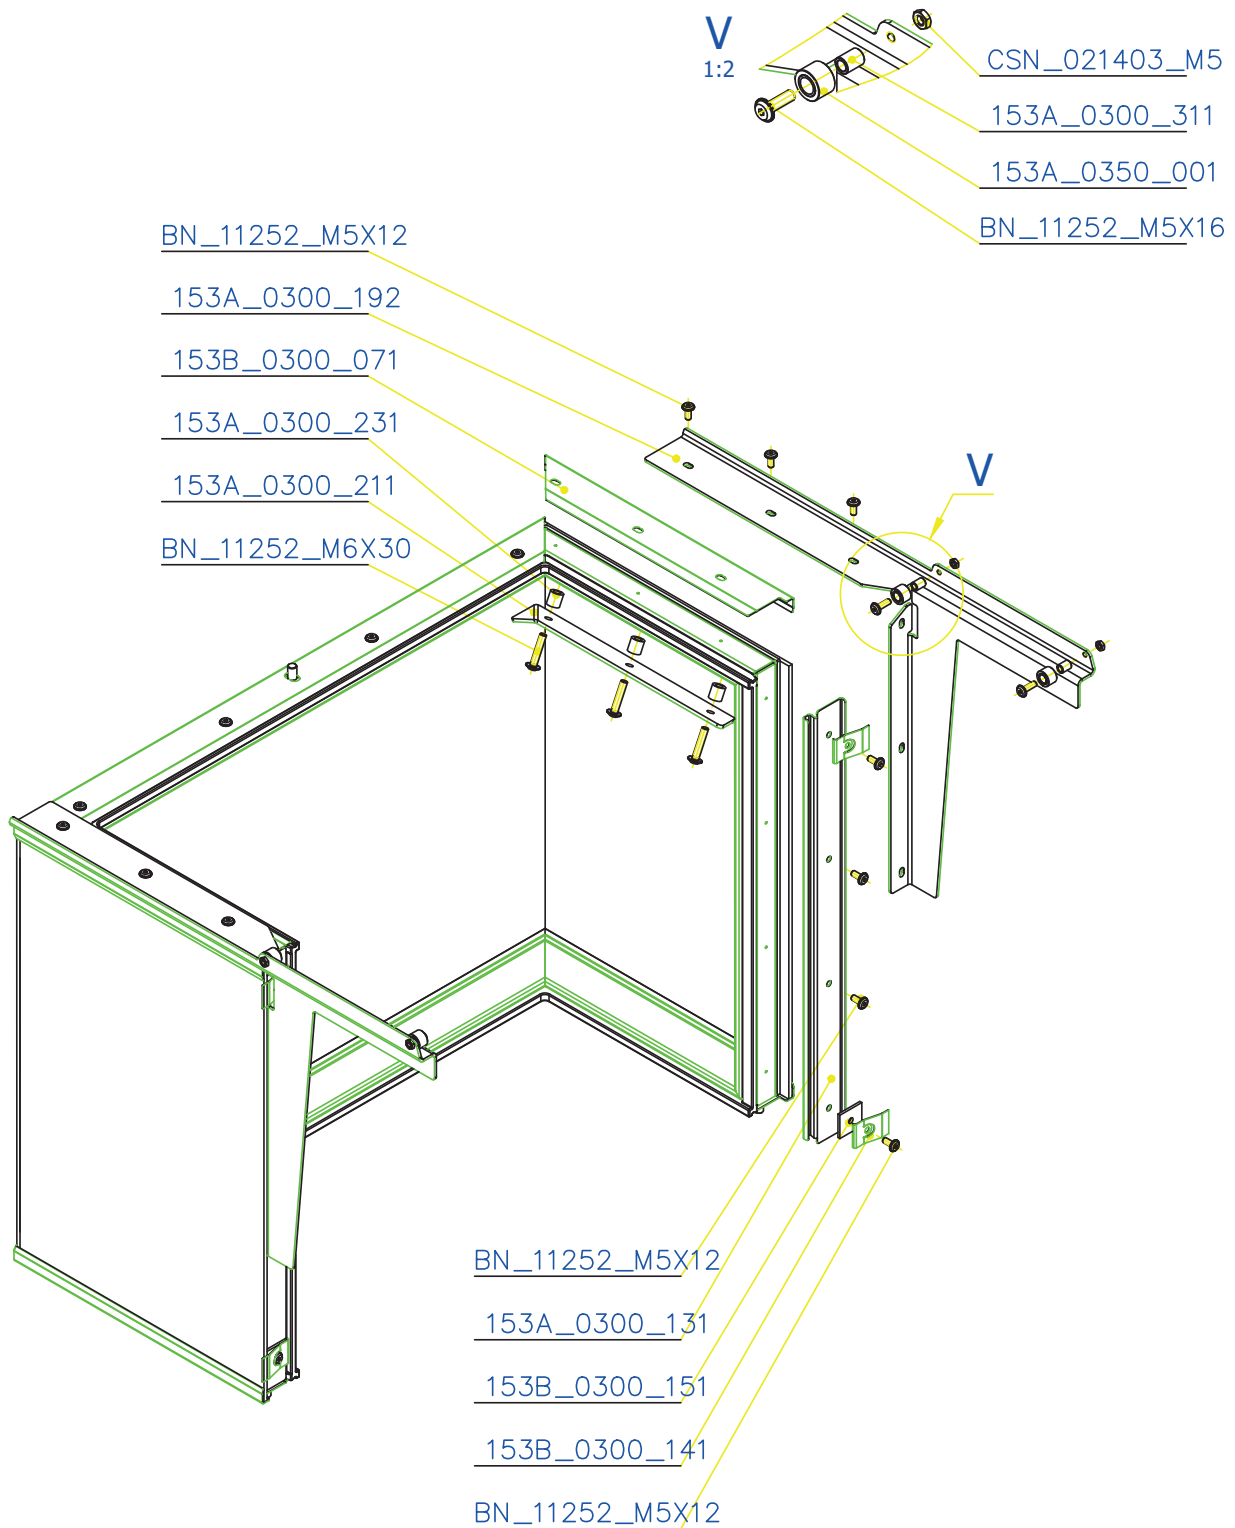

SPARE PARTS

SCAN 5004 FRL

SPARE PARTS

SCAN 5004 FRL

SPARE PARTS

SCAN 5004 FRL

SPARE PARTS

- 153A_0340_001
 - 174E_0000_141
 - CSN_021729_5
 - CSN_021103_M5X18
- W
1:2