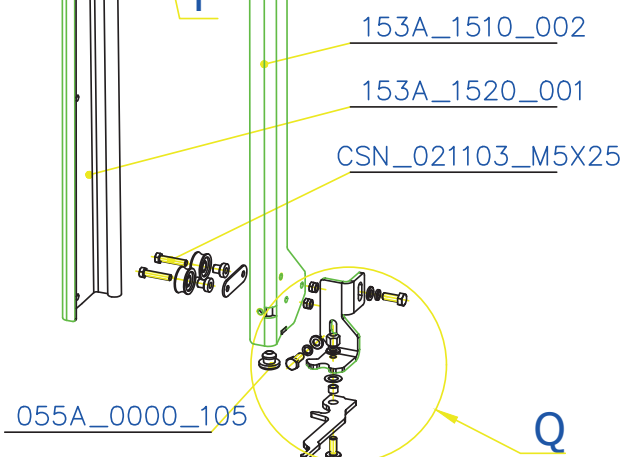

SCAN 5004 FRL

SPARE PARTS

Spare parts 5004 FRL

Spare part no.	Market name	Scan M3no.	Romotop no.
1	Screw assortment for SC 5000 series	12061534	-
2	Chamotte chamber set FRL	50052737	153A_2010_001
3	Handle	50055080	206E_0320_001
4	Front Glass 4x463x652	50052728	632_999_463_652
5	Side Glass 4x301x463	50052727	632_999_301_463
6	Glass sealing 15x4 mm, type 7226/5/0/0 - black	50052729	341_414_015_004
7	Door gasket 15x8 mm, type 84205/6/8/0/0 - black	50052731	341_414_015_008
8	Spray black, 400ml	50053535	

SCAN 5004 FRL

SPARE PARTS

A
2:5

DIN_921_M6X20
CSN_021401_M6

B
2:5

DIN_7991_M4X8
025G_0000_072

D7500DM5X10_SW_VZ

153A_0500_002

SPARE PARTS

SCAN 5004 FRL

SPARE PARTS

SCAN 5004 FRL

SPARE PARTS

SCAN 5004 FRL

SPARE PARTS

SCAN 5004 FRL

SPARE PARTS

SCAN 5004 FRL

SPARE PARTS

SCAN 5004 FRL

SPARE PARTS

SCAN 5004 FRL

SPARE PARTS

- 153A_0340_001
 - 174E_0000_141
 - CSN_021729_5
 - CSN_021103_M5X18
- W
1:2