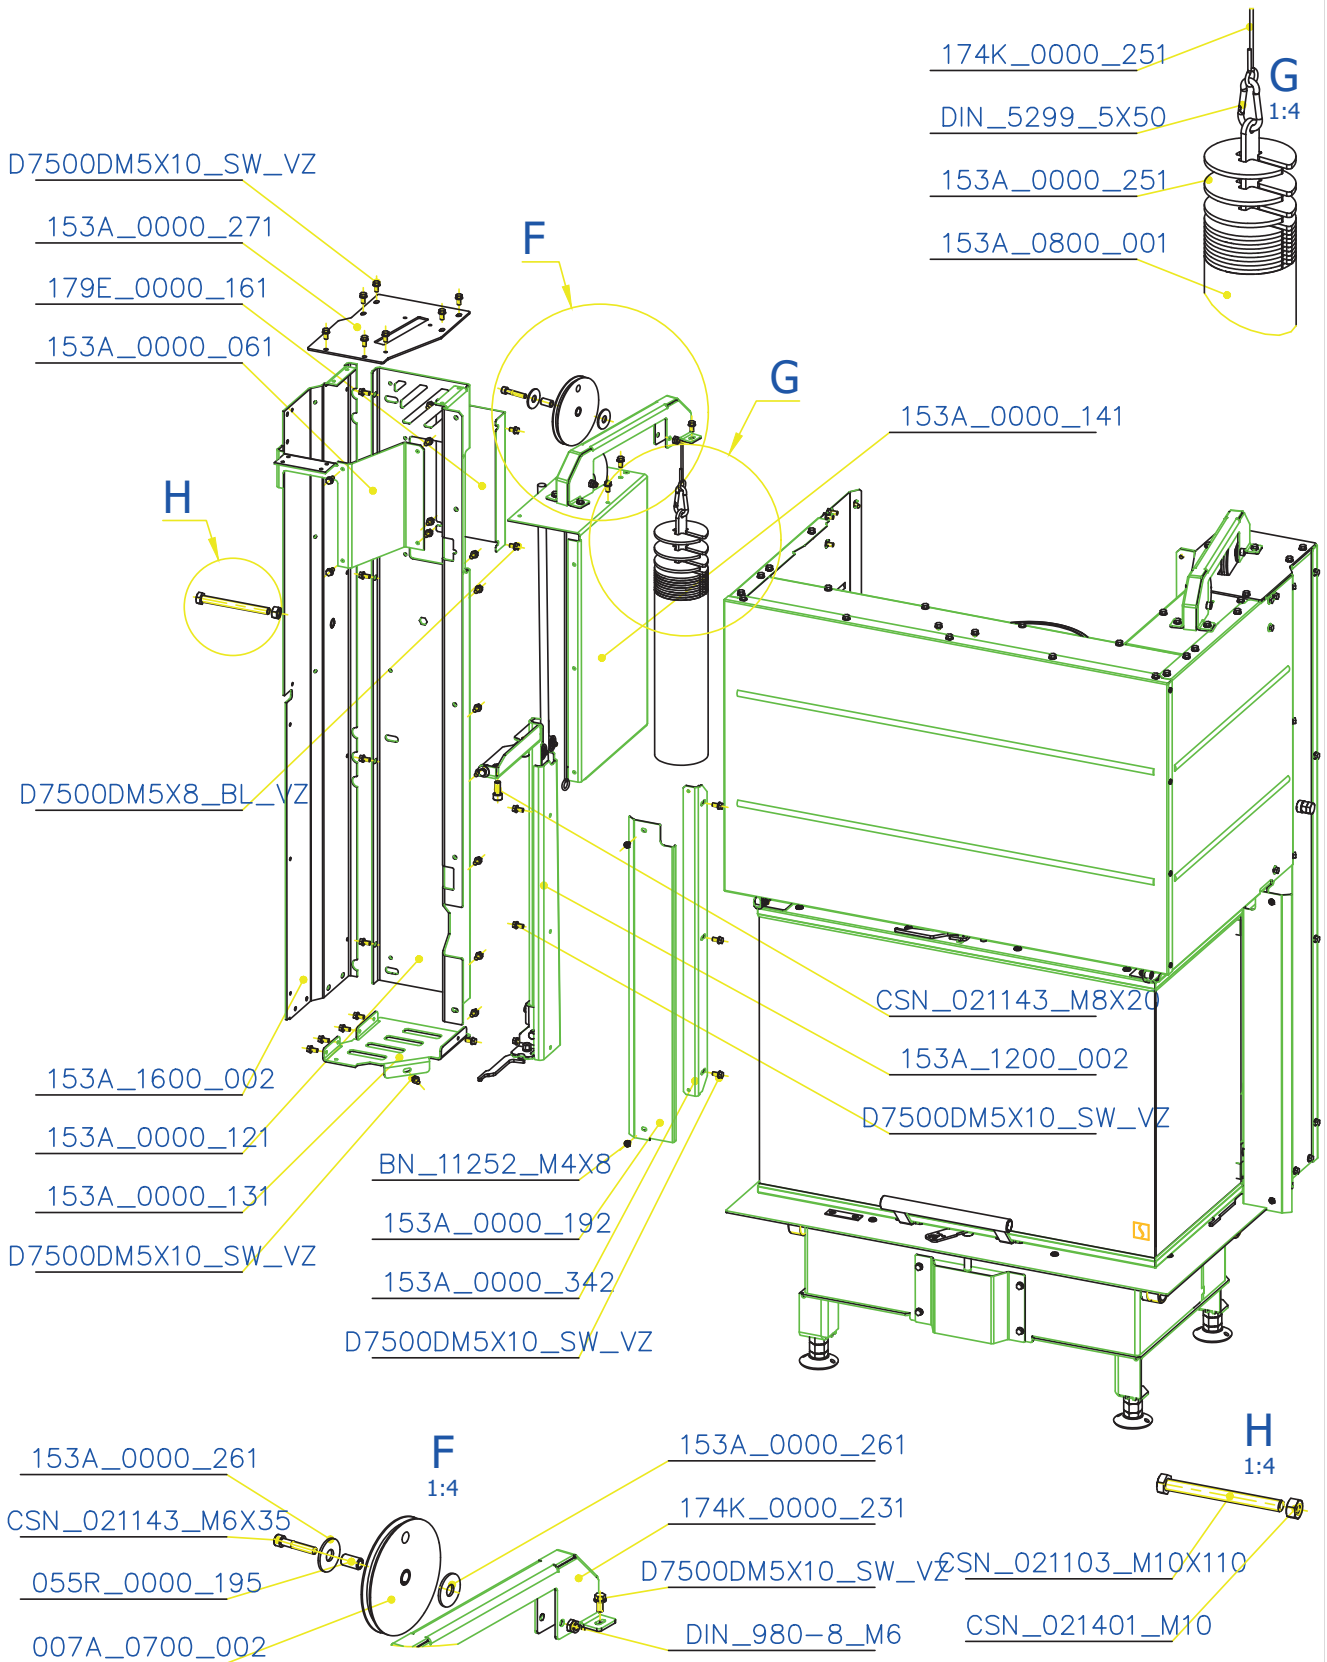

SCAN 5004 FRL

SPARE PARTS