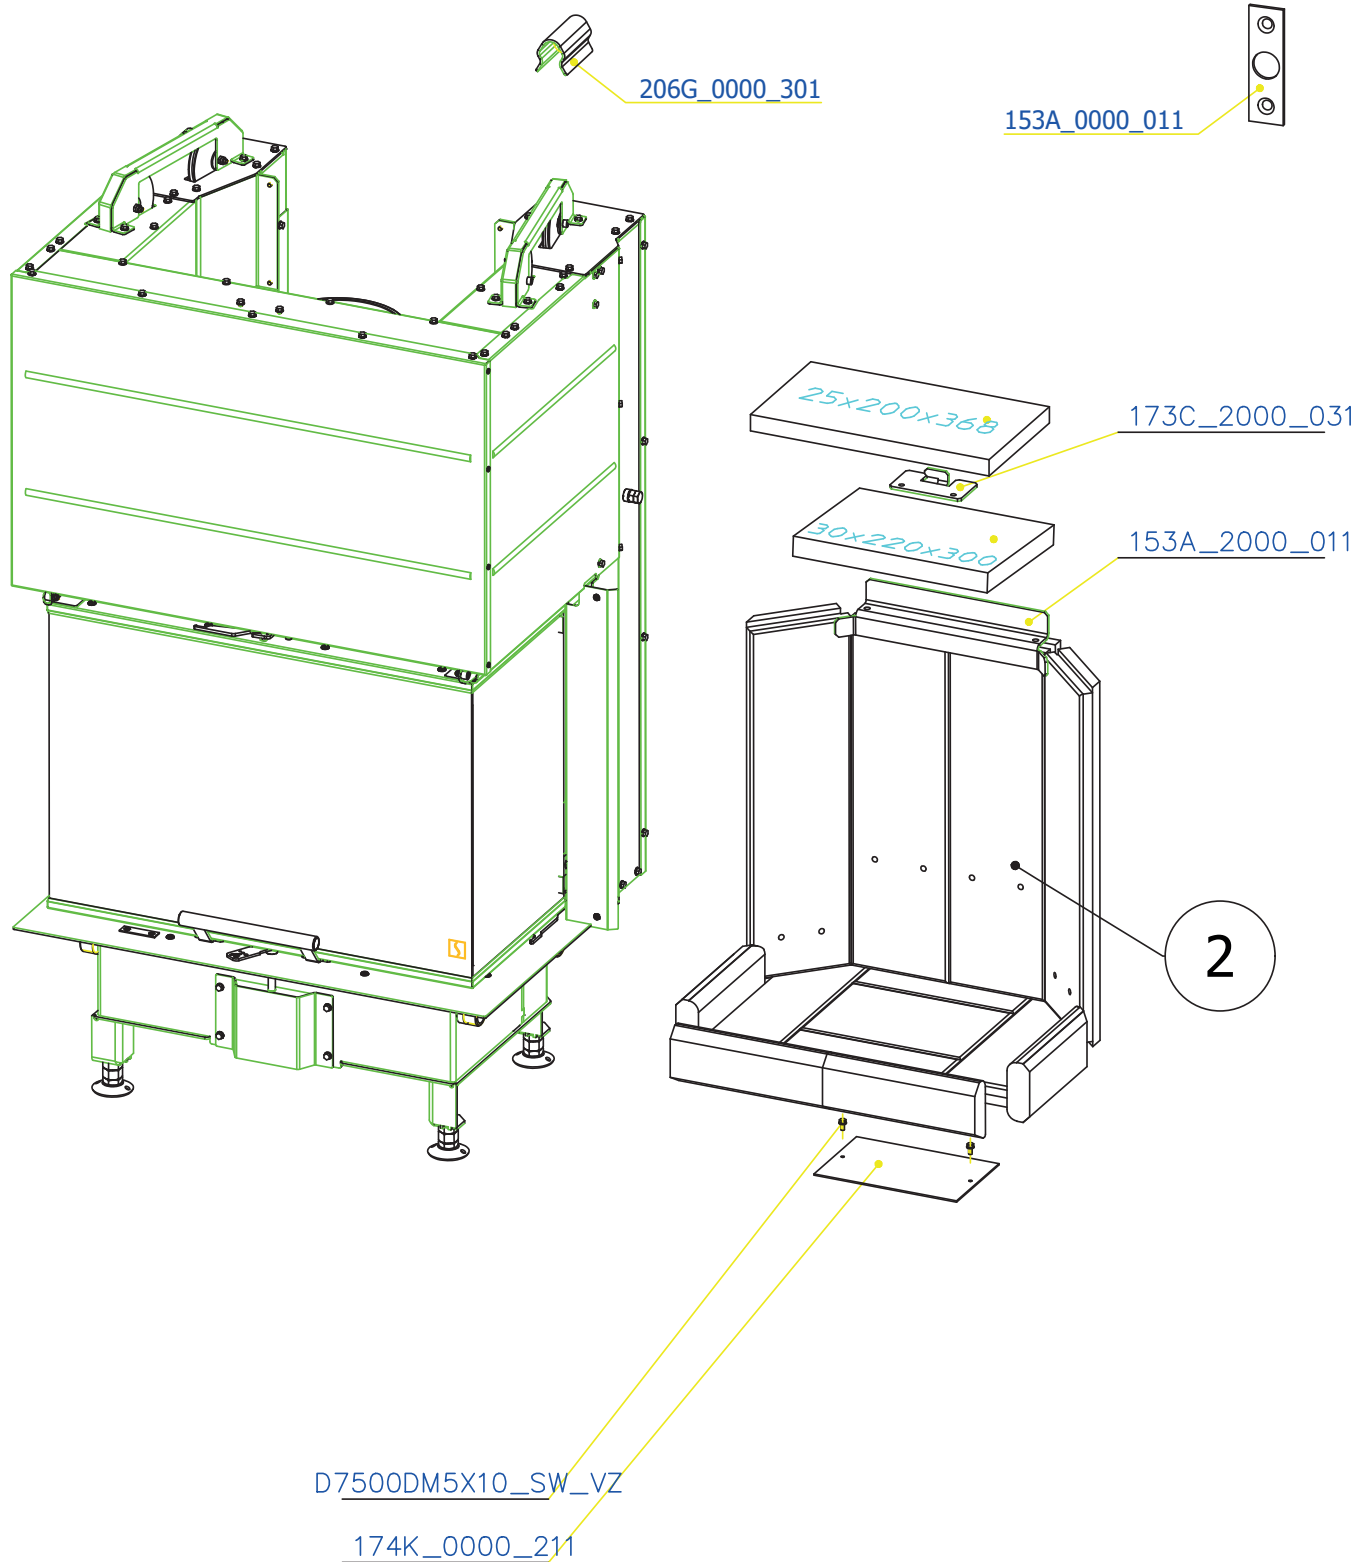

SCAN 5004 FRL

SPARE PARTS

Spare parts 5004 FRL

Spare part no.	Market name	Scan M3no.	Romotop no.
1	Screw assortment for SC 5000 series	12061534	-
2	Chamotte chamber set FRL	50052737	153A_2010_001
3	Handle	50055080	206E_0320_001
4	Front Glass 4x463x652	50052728	632_999_463_652
5	Side Glass 4x301x463	50052727	632_999_301_463
6	Glass sealing 15x4 mm, type 7226/5/0/0 - black	50052729	341_414_015_004
7	Door gasket 15x8 mm, type 84205/6/8/0/0 - black	50052731	341_414_015_008
8	Spray black, 400ml	50053535	

SCAN 5004 FRL

SPARE PARTS

A
2:5

DIN_921_M6X20
CSN_021401_M6

B
2:5

DIN_7991_M4X8
025G_0000_072

D7500DM5X10_SW_VZ

153A_0500_002

153A_0000_082

SCAN 5004 FRL

SPARE PARTS

SCAN 5004 FRL

SPARE PARTS

SCAN 5004 FRL

SPARE PARTS

SCAN 5004 FRL

SPARE PARTS

SCAN 5004 FRL

SPARE PARTS

SCAN 5004 FRL

SPARE PARTS

SCAN 5004 FRL

SPARE PARTS

SCAN 5004 FRL