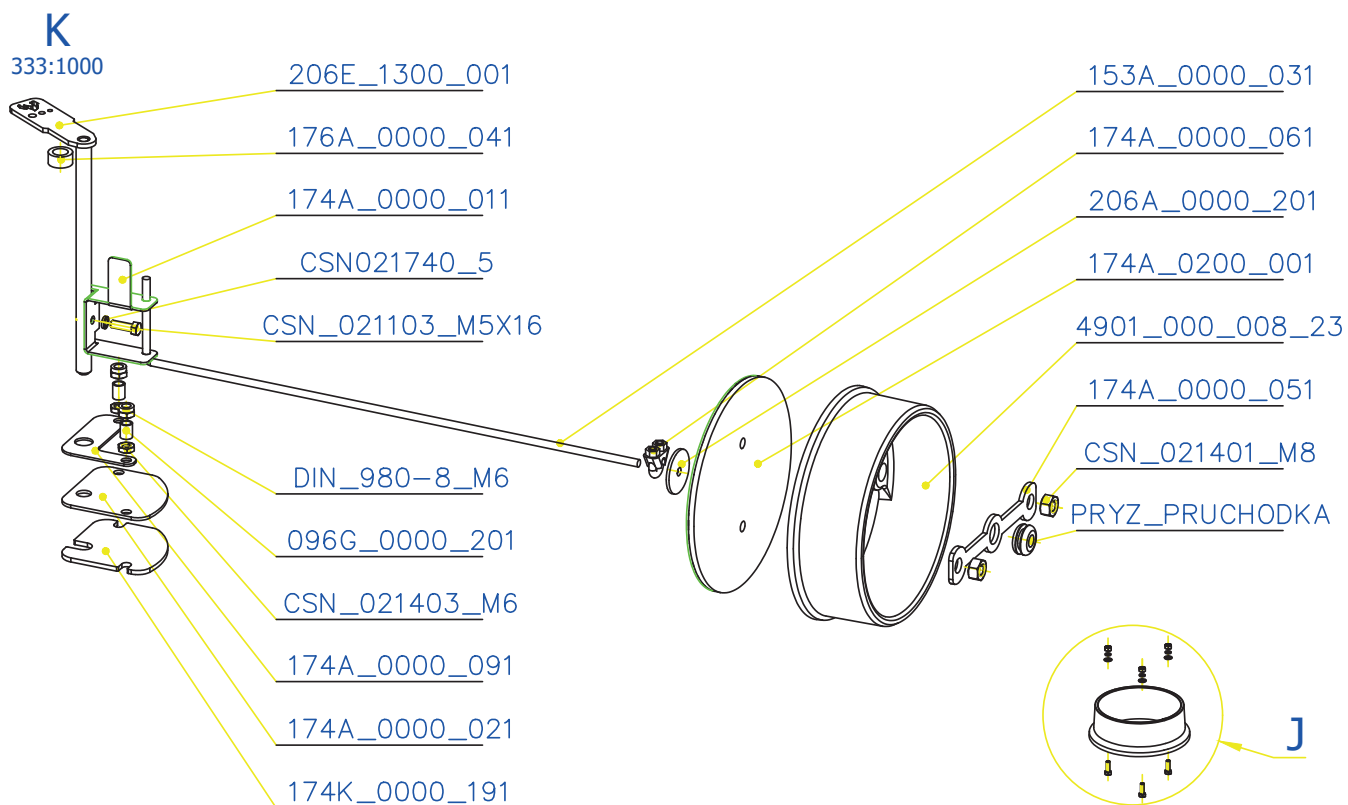

SCAN 5004 FRL

SPARE PARTS

Spare parts 5004 FRL

Spare part no.	Market name	Scan M3no.	Romotop no.
1	Screw assortment for SC 5000 series	12061534	-
2	Chamotte chamber set FRL	50052737	153A_2010_001
3	Handle	50055080	206E_0320_001
4	Front Glass 4x463x652	50052728	632_999_463_652
5	Side Glass 4x301x463	50052727	632_999_301_463
6	Glass sealing 15x4 mm, type 7226/5/0/0 - black	50052729	341_414_015_004
7	Door gasket 15x8 mm, type 84205/6/8/0/0 - black	50052731	341_414_015_008
8	Spray black, 400ml	50053535	

SCAN 5004 FRL

SPARE PARTS

A
2:5

DIN_921_M6X20
CSN_021401_M6

B
2:5

DIN_7991_M4X8
025G_0000_072

D7500DM5X10_SW_VZ

153A_0500_002

153A_0000_082

SCAN 5004 FRL

SPARE PARTS

SCAN 5004 FRL

SPARE PARTS

SCAN 5004 FRL

SPARE PARTS

SCAN 5004 FRL

SPARE PARTS

SCAN 5004 FRL

SPARE PARTS

SCAN 5004 FRL

SPARE PARTS

SCAN 5004 FRL

SPARE PARTS

SCAN 5004 FRL