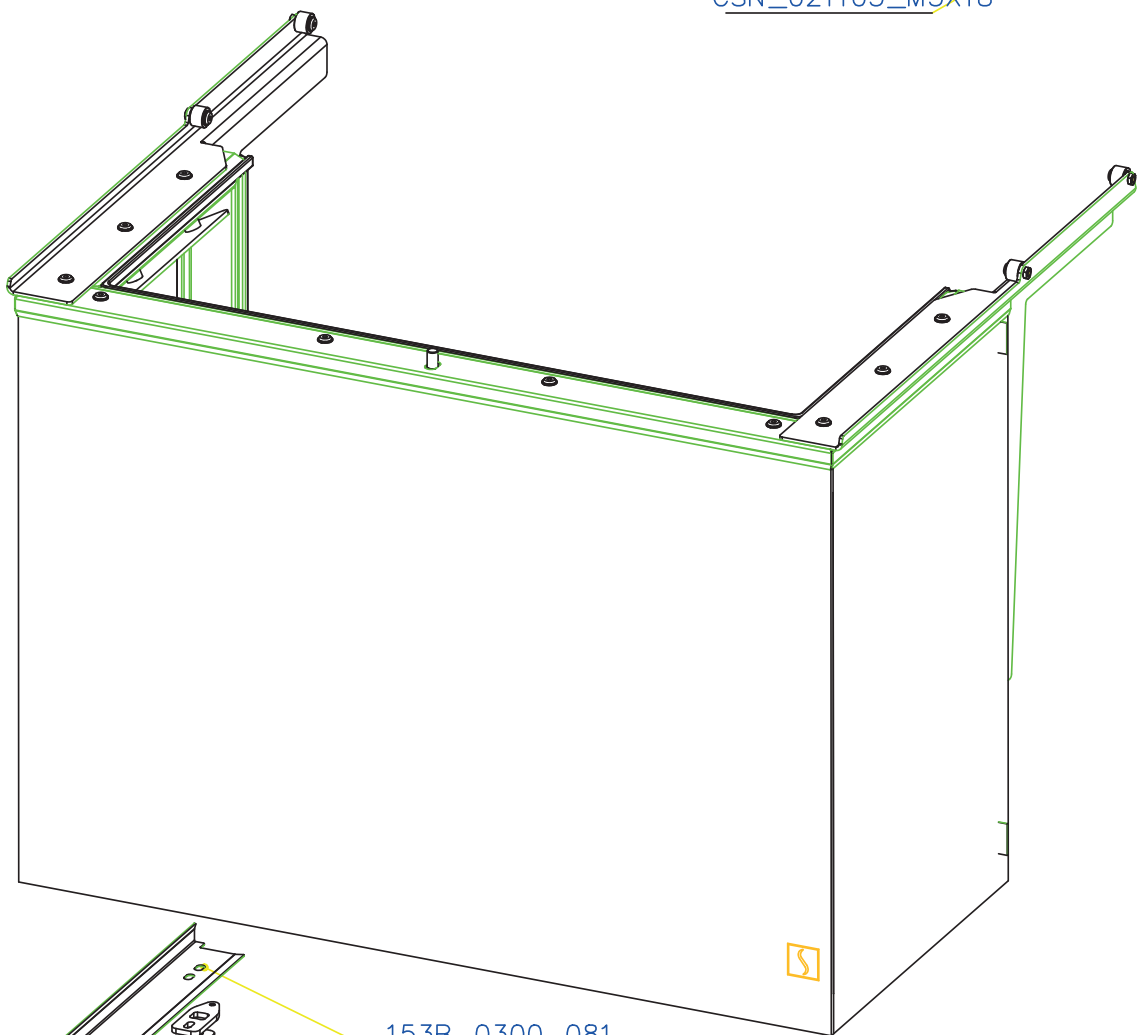

SPARE PARTS

SCAN 5004 FRL

SPARE PARTS

SCAN 5004 FRL

SPARE PARTS

SCAN 5004 FRL

SPARE PARTS

- 153A_0340_001
 - 174E_0000_141
 - CSN_021729_5
 - CSN_021103_M5X18
- W
1:2