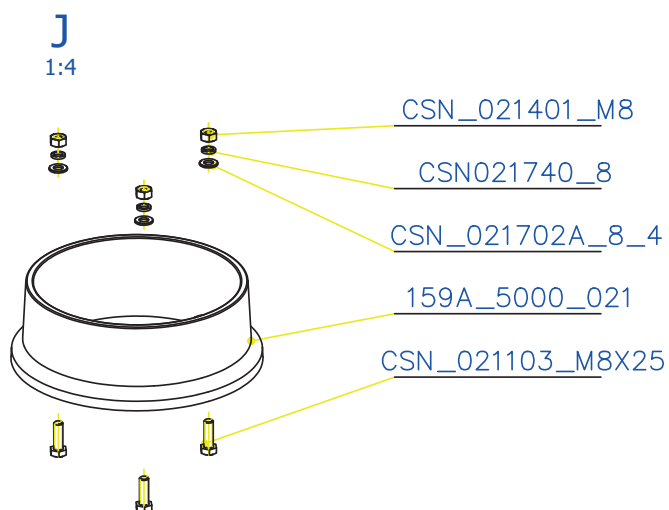

SCAN 5004 FRL

SPARE PARTS