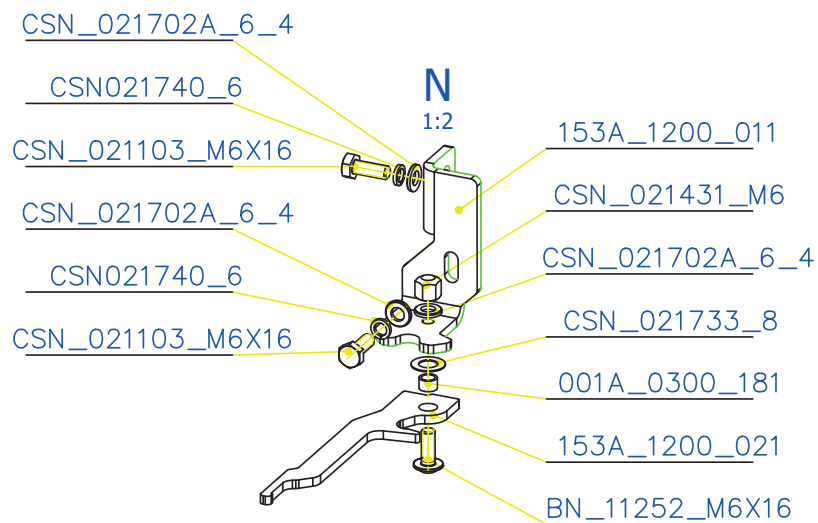

SCAN 5004 FRL

SPARE PARTS

Spare parts 5004 FRL

Spare part no.	Market name	Scan M3no.	Romotop no.
1	Screw assortment for SC 5000 series	12061534	-
2	Chamotte chamber set FRL	50052737	153A_2010_001
3	Handle	50055080	206E_0320_001
4	Front Glass 4x463x652	50052728	632_999_463_652
5	Side Glass 4x301x463	50052727	632_999_301_463
6	Glass sealing 15x4 mm, type 7226/5/0/0 - black	50052729	341_414_015_004
7	Door gasket 15x8 mm, type 84205/6/8/0/0 - black	50052731	341_414_015_008
8	Spray black, 400ml	50053535	

SCAN 5004 FRL

SPARE PARTS

A
2:5

DIN_921_M6X20
CSN_021401_M6

B
2:5

DIN_7991_M4X8
025G_0000_072

D7500DM5X10_SW_VZ

153A_0500_002

SPARE PARTS

SCAN 5004 FRL

SPARE PARTS

SCAN 5004 FRL

SPARE PARTS

SCAN 5004 FRL

SPARE PARTS

SCAN 5004 FRL

SPARE PARTS

SCAN 5004 FRL

SPARE PARTS

SCAN 5004 FRL

SPARE PARTS

SCAN 5004 FRL

SPARE PARTS

- 153A_0340_001
 - 174E_0000_141
 - CSN_021729_5
 - CSN_021103_M5X18
- W
1:2