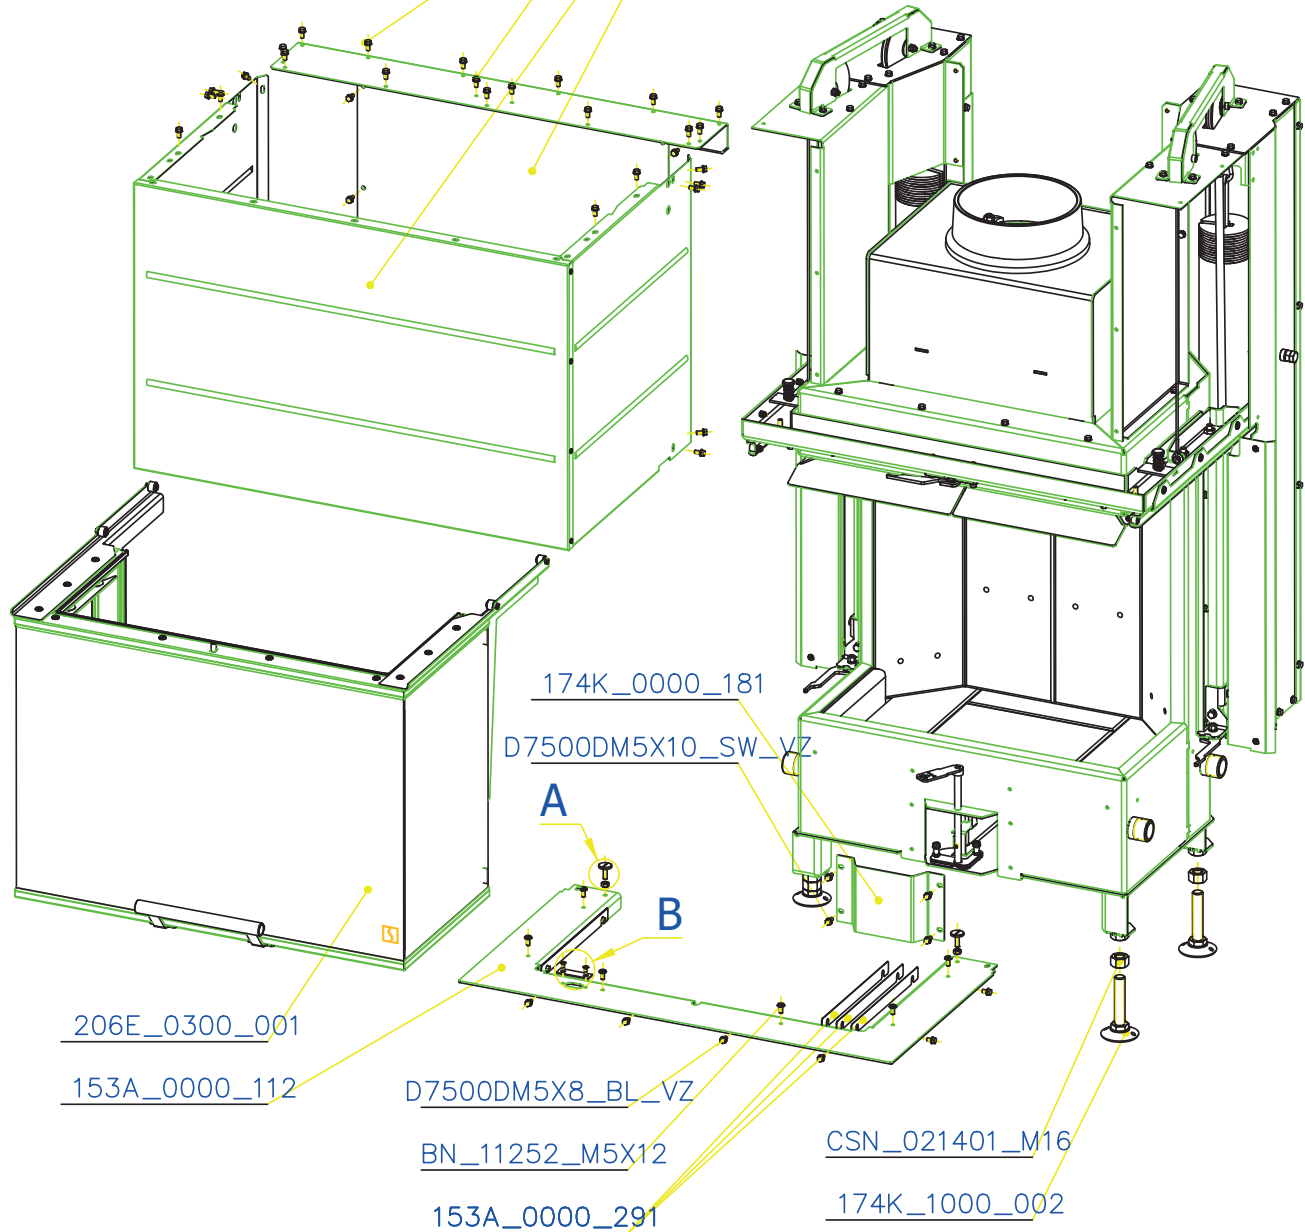

SCAN 5004 FRL

SPARE PARTS

Spare parts 5004 FRL

Spare part no.	Market name	Scan M3no.	Romotop no.
1	Screw assortment for SC 5000 series	12061534	-
2	Chamotte chamber set FRL	50052737	153A_2010_001
3	Handle	50055080	206E_0320_001
4	Front Glass 4x463x652	50052728	632_999_463_652
5	Side Glass 4x301x463	50052727	632_999_301_463
6	Glass sealing 15x4 mm, type 7226/5/0/0 - black	50052729	341_414_015_004
7	Door gasket 15x8 mm, type 84205/6/8/0/0 - black	50052731	341_414_015_008
8	Spray black, 400ml	50053535	

SCAN 5004 FRL

SPARE PARTS

A
2:5

DIN_921_M6X20
CSN_021401_M6

B
2:5

DIN_7991_M4X8
025G_0000_072

D7500DM5X10_SW_VZ

153A_0500_002

153A_0000_082

SCAN 5004 FRL

SPARE PARTS

SCAN 5004 FRL

SPARE PARTS

SCAN 5004 FRL

SPARE PARTS

SCAN 5004 FRL

SPARE PARTS

SCAN 5004 FRL

SPARE PARTS

SCAN 5004 FRL

SPARE PARTS

SCAN 5004 FRL

SPARE PARTS

- 153A_0340_001
 - 174E_0000_141
 - CSN_021729_5
 - CSN_021103_M5X18
- W
1:2