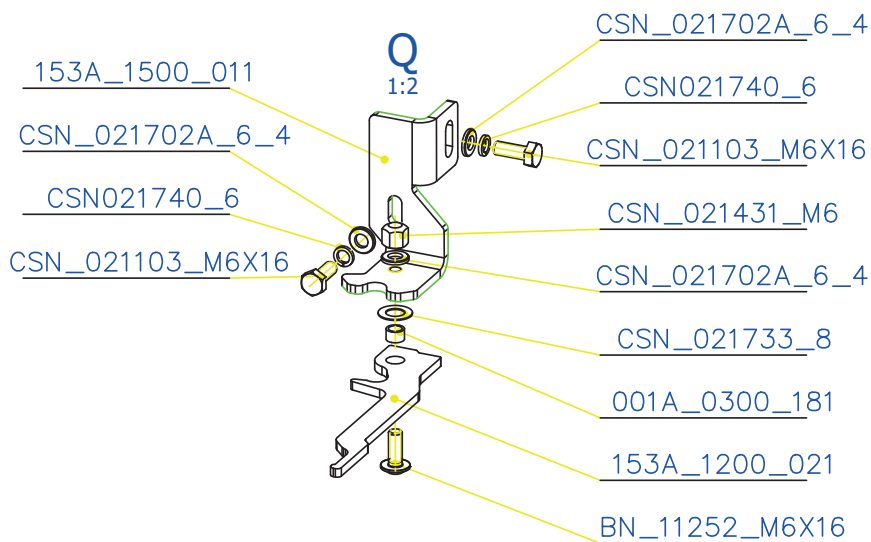

SCAN 5004 FRL

SPARE PARTS

Spare parts 5004 FRL

Spare part no.	Market name	Scan M3no.	Romotop no.
1	Screw assortment for SC 5000 series	12061534	-
2	Chamotte chamber set FRL	50052737	153A_2010_001
3	Handle	50055080	206E_0320_001
4	Front Glass 4x463x652	50052728	632_999_463_652
5	Side Glass 4x301x463	50052727	632_999_301_463
6	Glass sealing 15x4 mm, type 7226/5/0/0 - black	50052729	341_414_015_004
7	Door gasket 15x8 mm, type 84205/6/8/0/0 - black	50052731	341_414_015_008
8	Spray black, 400ml	50053535	

SCAN 5004 FRL

SPARE PARTS

A
2:5

DIN_921_M6X20
CSN_021401_M6

B
2:5

DIN_7991_M4X8
025G_0000_072

D7500DM5X10_SW_VZ

153A_0500_002

SPARE PARTS

SCAN 5004 FRL

SPARE PARTS

SCAN 5004 FRL

SPARE PARTS

SCAN 5004 FRL

SPARE PARTS

SCAN 5004 FRL

SPARE PARTS

SCAN 5004 FRL

SPARE PARTS

SCAN 5004 FRL

SPARE PARTS

SCAN 5004 FRL

SPARE PARTS

- 153A_0340_001
 - 174E_0000_141
 - CSN_021729_5
 - CSN_021103_M5X18
- W
1:2