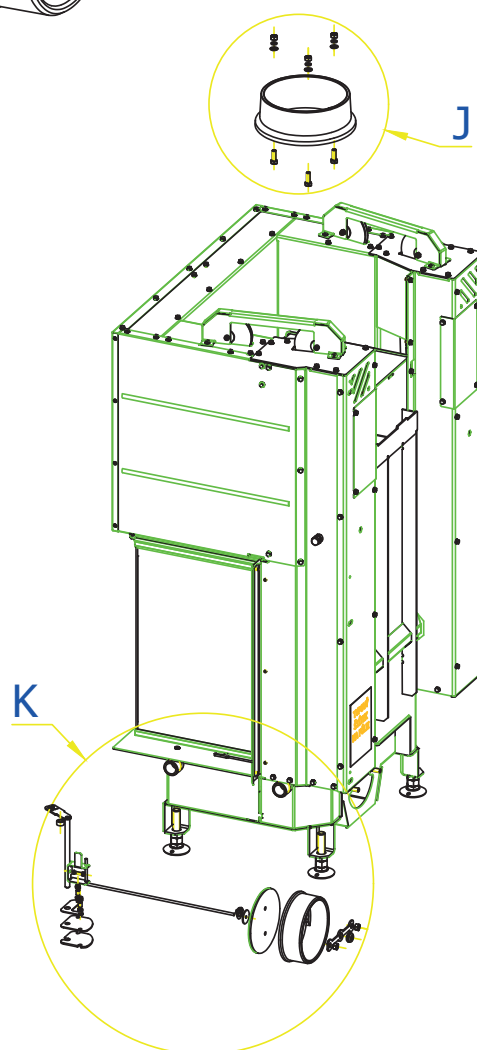

SCAN 5004 FRL

SPARE PARTS