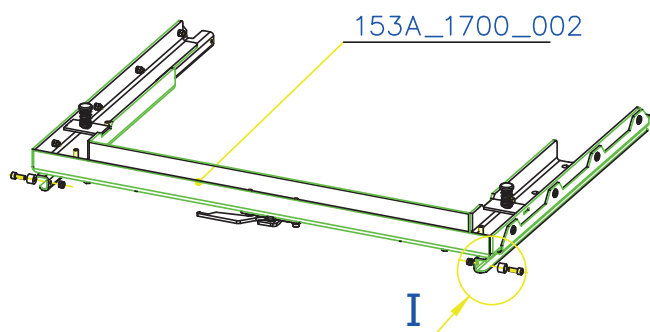

SCAN 5004 FRL

SPARE PARTS

Spare parts 5004 FRL

Spare part no.	Market name	Scan M3no.	Romotop no.
1	Screw assortment for SC 5000 series	12061534	-
2	Chamotte chamber set FRL	50052737	153A_2010_001
3	Handle	50055080	206E_0320_001
4	Front Glass 4x463x652	50052728	632_999_463_652
5	Side Glass 4x301x463	50052727	632_999_301_463
6	Glass sealing 15x4 mm, type 7226/5/0/0 - black	50052729	341_414_015_004
7	Door gasket 15x8 mm, type 84205/6/8/0/0 - black	50052731	341_414_015_008
8	Spray black, 400ml	50053535	

SCAN 5004 FRL

SPARE PARTS

A
2:5

DIN_921_M6X20
CSN_021401_M6

B
2:5

DIN_7991_M4X8
025G_0000_072

D7500DM5X10_SW_VZ

153A_0500_002

153A_0000_082

SCAN 5004 FRL

SPARE PARTS

SCAN 5004 FRL

SPARE PARTS

SCAN 5004 FRL

SPARE PARTS

SCAN 5004 FRL