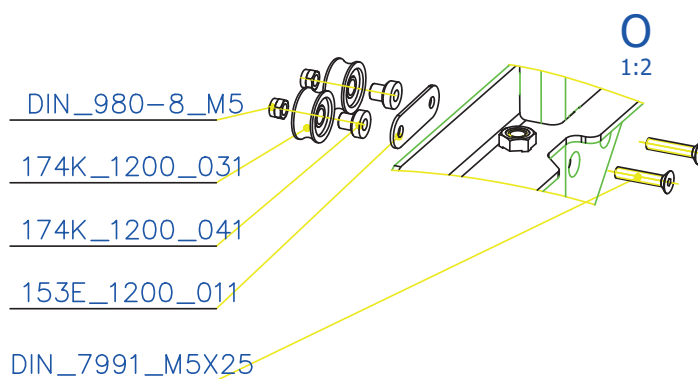

SCAN 5004 FRL

SPARE PARTS

Spare parts 5004 FRL

Spare part no.	Market name	Scan M3no.	Romotop no.
1	Screw assortment for SC 5000 series	12061534	-
2	Chamotte chamber set FRL	50052737	153A_2010_001
3	Handle	50055080	206E_0320_001
4	Front Glass 4x463x652	50052728	632_999_463_652
5	Side Glass 4x301x463	50052727	632_999_301_463
6	Glass sealing 15x4 mm, type 7226/5/0/0 - black	50052729	341_414_015_004
7	Door gasket 15x8 mm, type 84205/6/8/0/0 - black	50052731	341_414_015_008
8	Spray black, 400ml	50053535	

SCAN 5004 FRL

SPARE PARTS

A
2:5

DIN_921_M6X20
CSN_021401_M6

B
2:5

DIN_7991_M4X8
025G_0000_072

D7500DM5X10_SW_VZ

153A_0500_002

SPARE PARTS

SCAN 5004 FRL

SPARE PARTS

SCAN 5004 FRL

SPARE PARTS

SCAN 5004 FRL

SPARE PARTS

SCAN 5004 FRL

SPARE PARTS

SCAN 5004 FRL

SPARE PARTS

SCAN 5004 FRL

SPARE PARTS

SCAN 5004 FRL

SPARE PARTS

- 153A_0340_001
 - 174E_0000_141
 - CSN_021729_5
 - CSN_021103_M5X18
- W
1:2