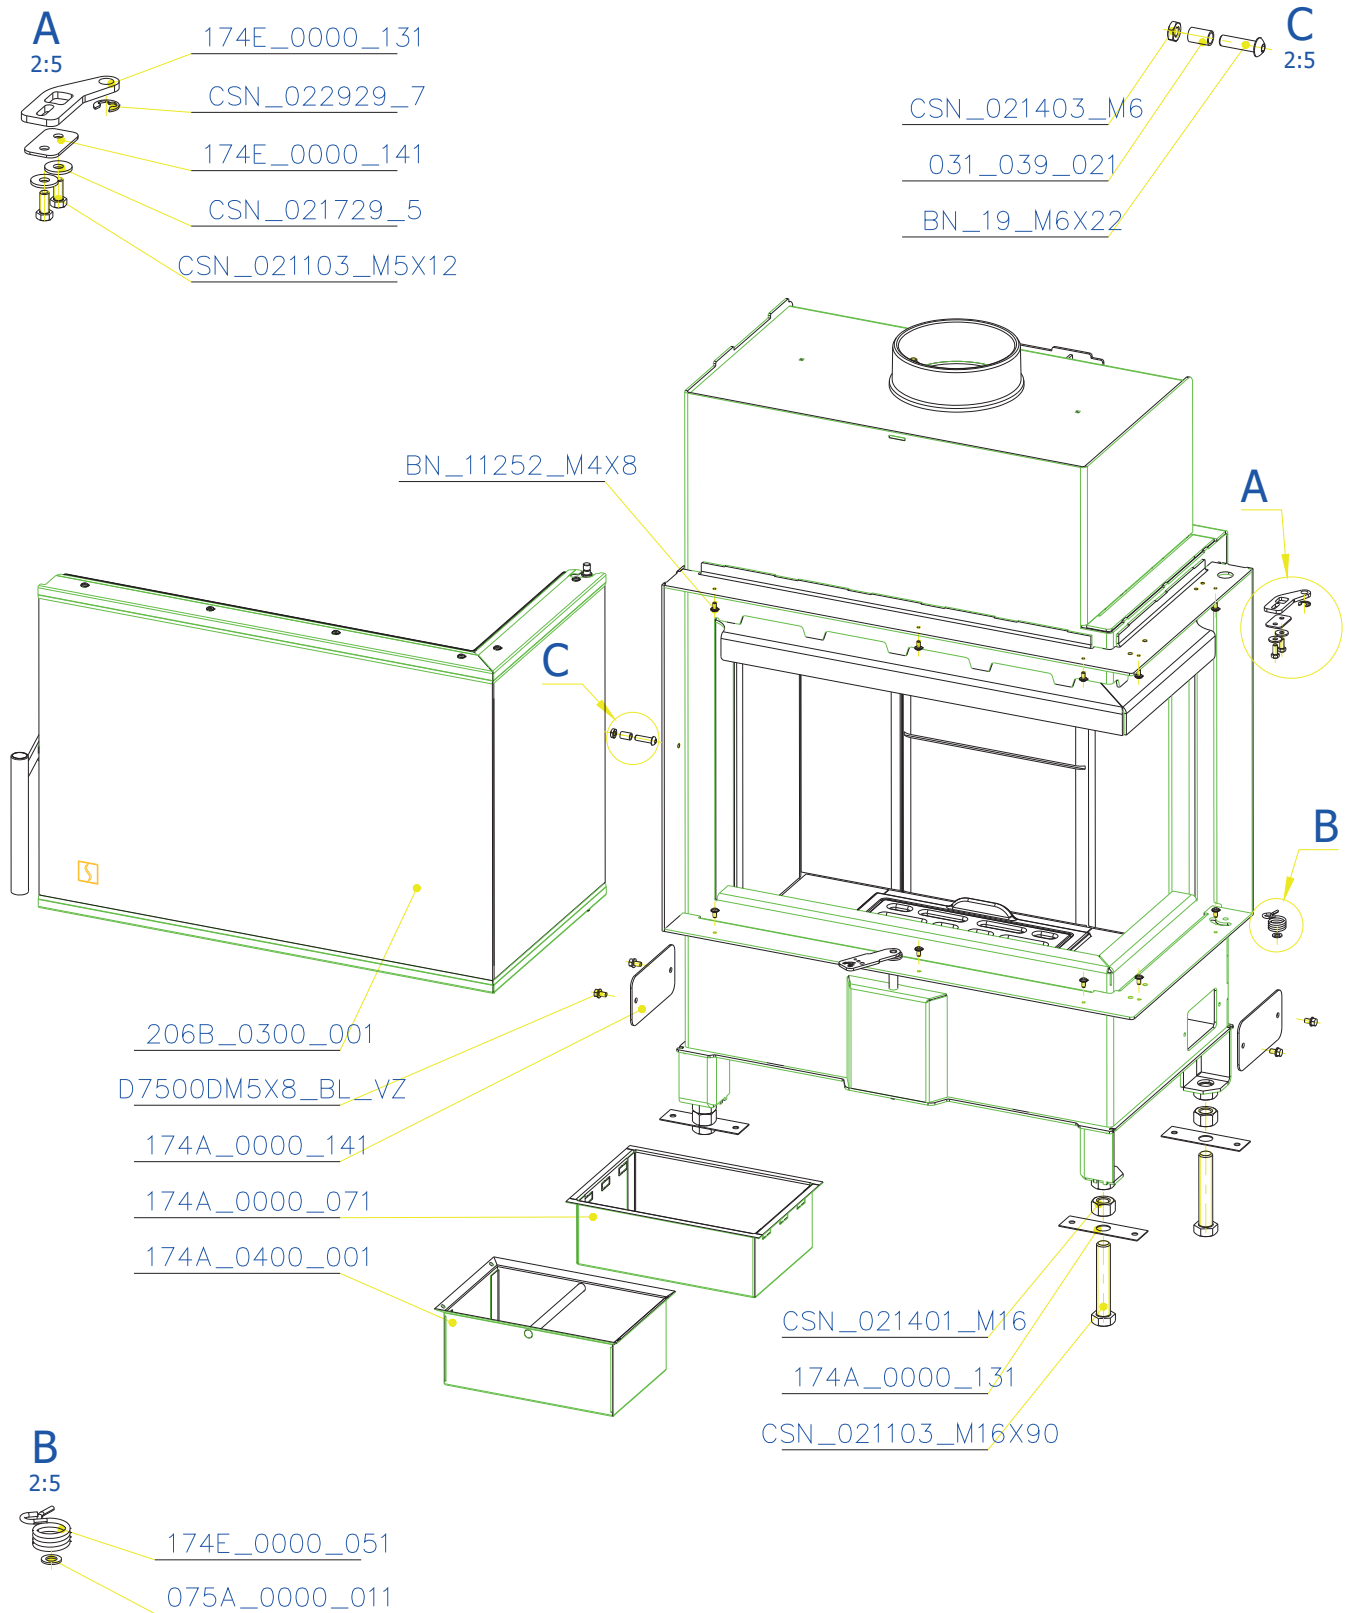

SCAN 5003 FR

SPARE PARTS

Spare parts 5003 FR			
Spare part no.	Market name	Scan M3no.	Romotop no.
1	Screw assortment for SC 5000 series	12061534	-
2	Chamotte chamber set FR	50052736	206B_2010_001
3	Grate	50052738	174A_2000_011
4	Handle set	50061498	-
5	Front glass 4x578x402	50052725	632_999_578_402
6	Side glass 4x304x402	50052726	632_999_304_402
7	Glass sealing 15x4 mm, type 7226/5/0/0 - black	50052729	341_414_015_004
8	Door gasket 15x8 mm, type 84205/6/8/0/0 - black	50052731	341_414_012_616
9	Spray black, 400 ml	50053535	

SCAN 5003 FR

SPARE PARTS

SCAN 5003 FR

SPARE PARTS

SCAN 5003 FR

SPARE PARTS

[206A_000_211](#)

SCAN 5003 FR

SPARE PARTS

SCAN 5003 FR

SPARE PARTS

SCAN 5003 FR

SPARE PARTS