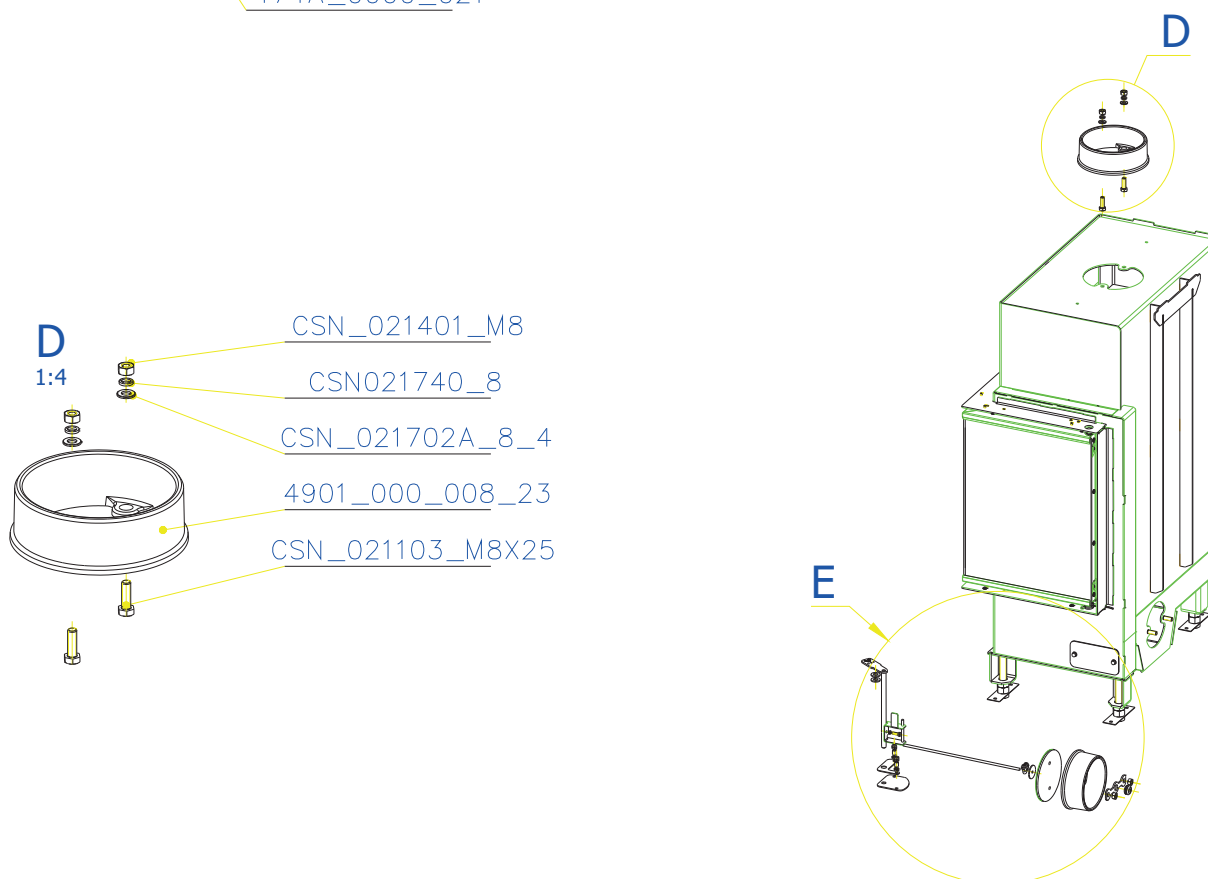

SCAN 5003 FR

SPARE PARTS

Spare parts 5003 FR			
Spare part no.	Market name	Scan M3no.	Romotop no.
1	Screw assortment for SC 5000 series	12061534	-
2	Chamotte chamber set FR	50052736	206B_2010_001
3	Grate	50052738	174A_2000_011
4	Handle set	50061498	-
5	Front glass 4x578x402	50052725	632_999_578_402
6	Side glass 4x304x402	50052726	632_999_304_402
7	Glass sealing 15x4 mm, type 7226/5/0/0 - black	50052729	341_414_015_004
8	Door gasket 15x8 mm, type 84205/6/8/0/0 - black	50052731	341_414_012_616
9	Spray black, 400 ml	50053535	

SCAN 5003 FR

SPARE PARTS

SCAN 5003 FR

SPARE PARTS

SCAN 5003 FR

SPARE PARTS

[206A_000_211](#)

SCAN 5003 FR

SPARE PARTS

SCAN 5003 FR

SPARE PARTS

SCAN 5003 FR

SPARE PARTS