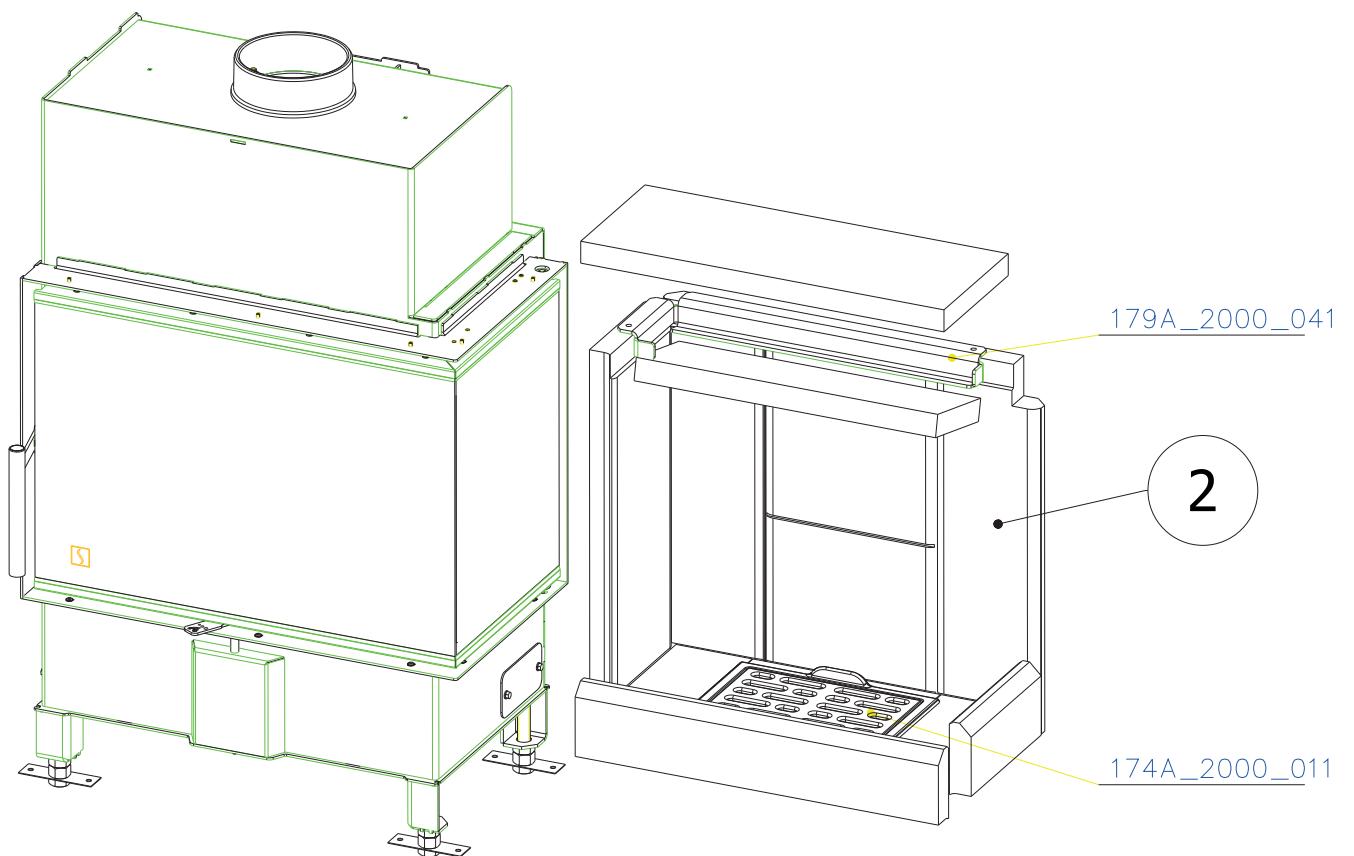

SCAN 5003 FR

SPARE PARTS

Spare parts 5003 FR			
Spare part no.	Market name	Scan M3no.	Romotop no.
1	Screw assortment for SC 5000 series	12061534	-
2	Chamotte chamber set FR	50052736	206B_2010_001
3	Grate	50052738	174A_2000_011
4	Handle set	50061498	-
5	Front glass 4x578x402	50052725	632_999_578_402
6	Side glass 4x304x402	50052726	632_999_304_402
7	Glass sealing 15x4 mm, type 7226/5/0/0 - black	50052729	341_414_015_004
8	Door gasket 15x8 mm, type 84205/6/8/0/0 - black	50052731	341_414_012_616
9	Spray black, 400 ml	50053535	

SCAN 5003 FR

SPARE PARTS

SCAN 5003 FR

SPARE PARTS

SCAN 5003 FR

SPARE PARTS

[206A_000_211](#)

SCAN 5003 FR