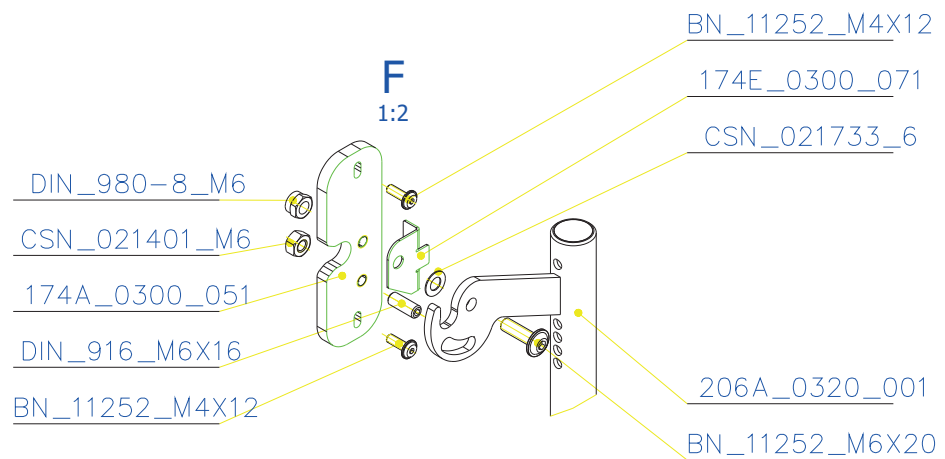

SCAN 5003 FR

SPARE PARTS

Spare parts 5003 FR			
Spare part no.	Market name	Scan M3no.	Romotop no.
1	Screw assortment for SC 5000 series	12061534	-
2	Chamotte chamber set FR	50052736	206B_2010_001
3	Grate	50052738	174A_2000_011
4	Handle set	50061498	-
5	Front glass 4x578x402	50052725	632_999_578_402
6	Side glass 4x304x402	50052726	632_999_304_402
7	Glass sealing 15x4 mm, type 7226/5/0/0 - black	50052729	341_414_015_004
8	Door gasket 15x8 mm, type 84205/6/8/0/0 - black	50052731	341_414_012_616
9	Spray black, 400 ml	50053535	

SCAN 5003 FR

SPARE PARTS

SCAN 5003 FR

SPARE PARTS

SCAN 5003 FR

SPARE PARTS

[206A_000_211](#)

SCAN 5003 FR

SPARE PARTS

SCAN 5003 FR

SPARE PARTS

SCAN 5003 FR

SPARE PARTS