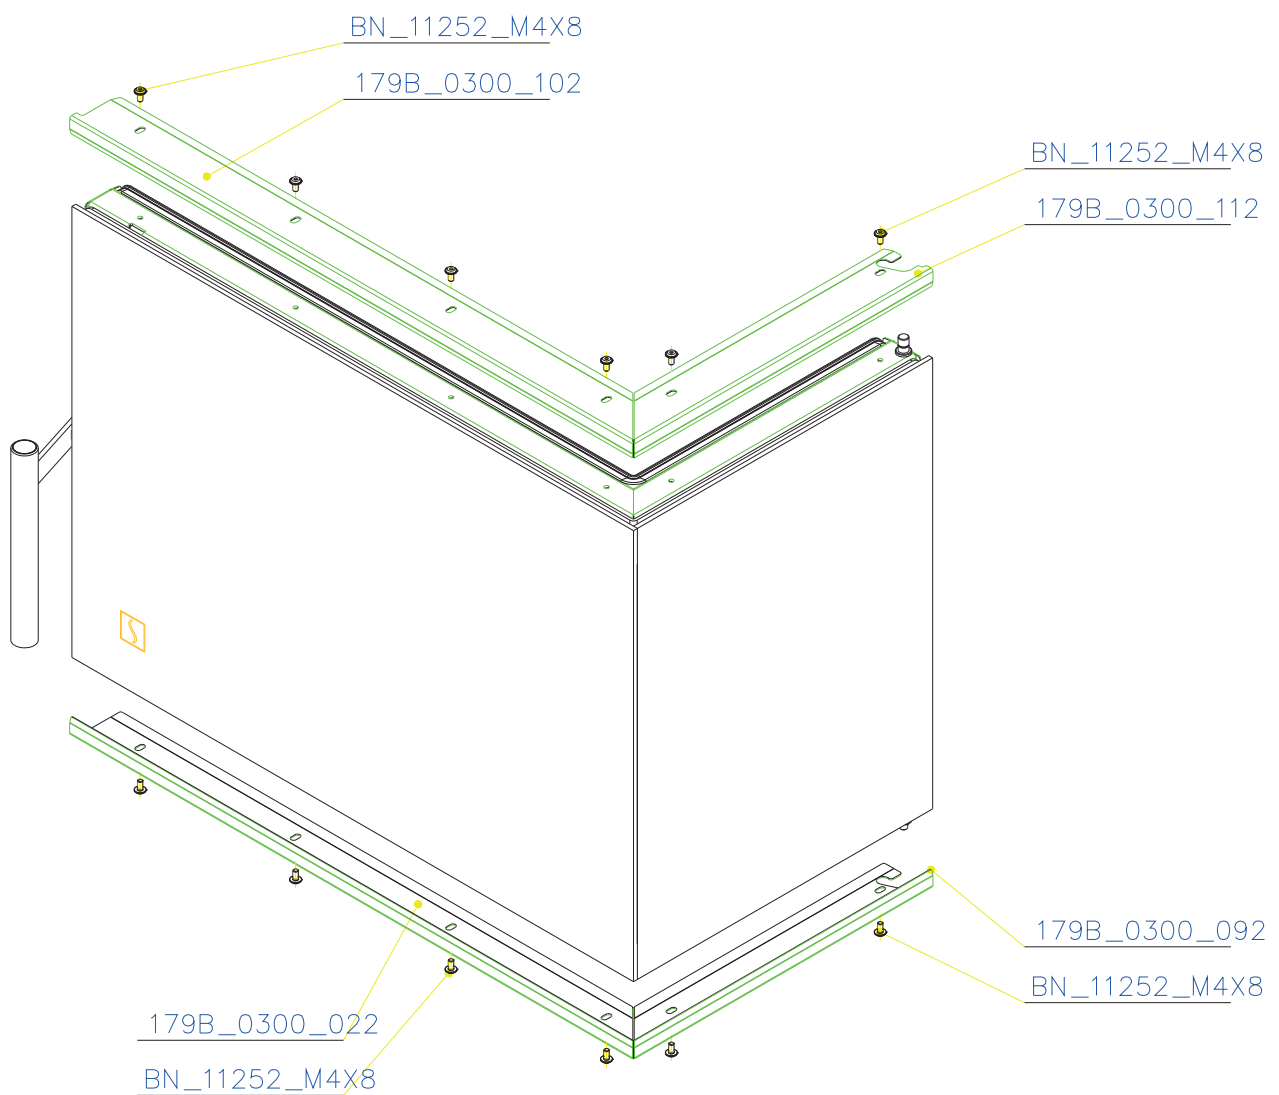

SCAN 5003 FR

SPARE PARTS

Spare parts 5003 FR			
Spare part no.	Market name	Scan M3no.	Romotop no.
1	Screw assortment for SC 5000 series	12061534	-
2	Chamotte chamber set FR	50052736	206B_2010_001
3	Grate	50052738	174A_2000_011
4	Handle set	50061498	-
5	Front glass 4x578x402	50052725	632_999_578_402
6	Side glass 4x304x402	50052726	632_999_304_402
7	Glass sealing 15x4 mm, type 7226/5/0/0 - black	50052729	341_414_015_004
8	Door gasket 15x8 mm, type 84205/6/8/0/0 - black	50052731	341_414_012_616
9	Spray black, 400 ml	50053535	

SCAN 5003 FR

SPARE PARTS

SCAN 5003 FR

SPARE PARTS

SCAN 5003 FR

SPARE PARTS

[206A_000_211](#)

SCAN 5003 FR

SPARE PARTS

SCAN 5003 FR

SPARE PARTS

SCAN 5003 FR

SPARE PARTS