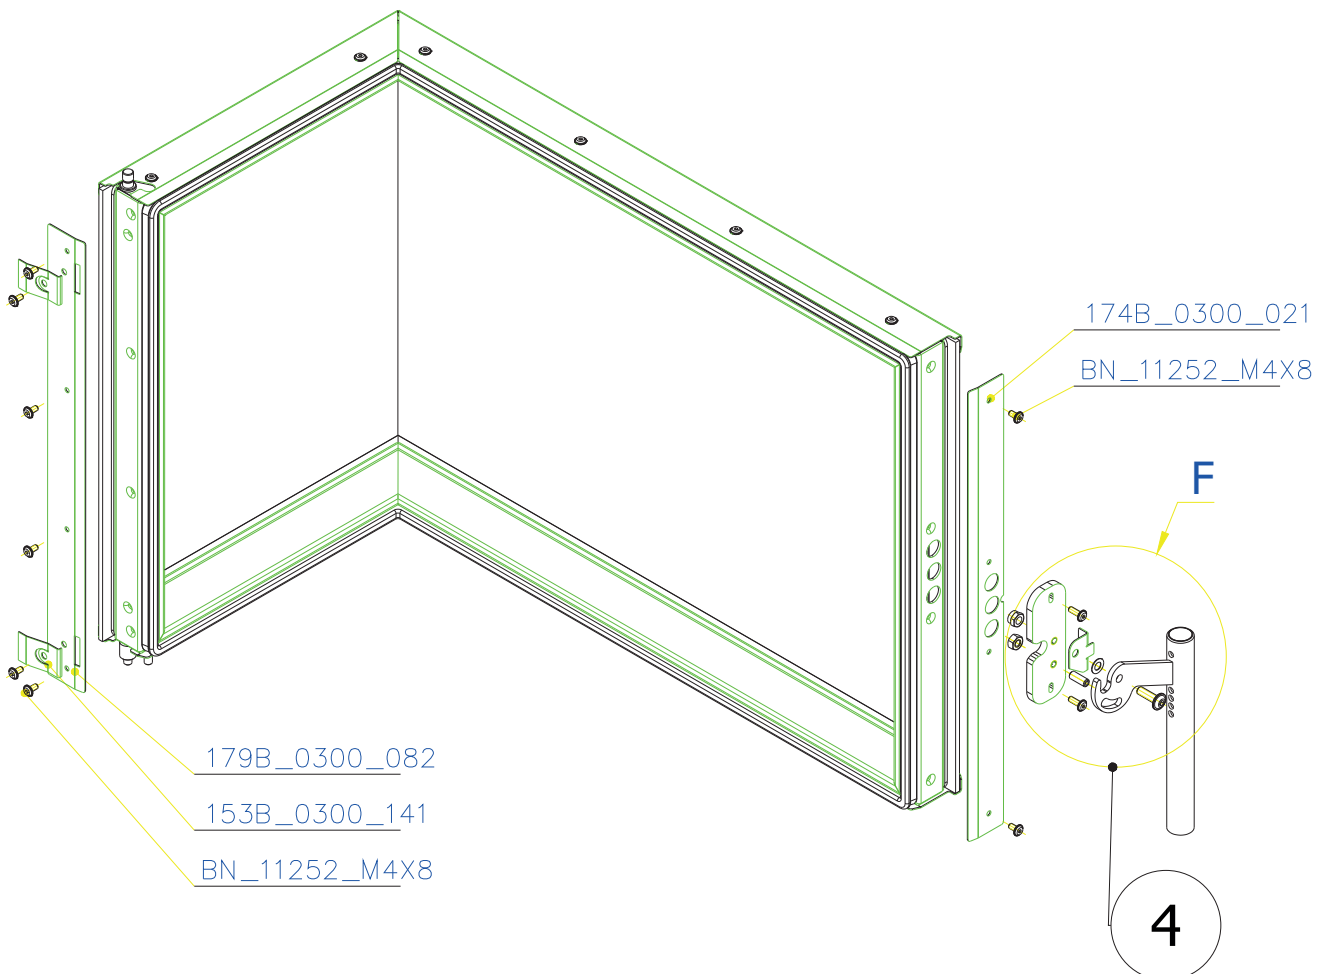

SCAN 5003 FR

SPARE PARTS