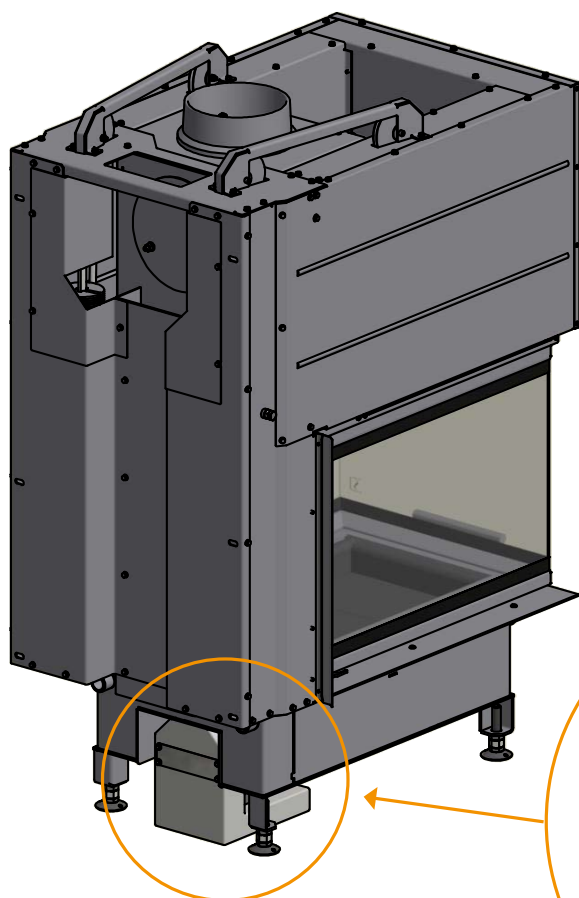

SCAN 5005 FRL

ACCESSORIES

- 30054861** **Scan 5005** (lifting door)
- 30054877** **Scan 5005 with support construction** (lifting door)
For heavy wall constructions or wide non combustible fireplaces, that are thicker than 50 mm

- 50054929** **Convection cover, top**
- 50054930** **Frame 1, 90 degrees bent, top/back** (for 30054861)
- 50054931** **Frame 2, 90 degrees bent, top/back/bottom** (for 30054861)
- 50054932** **Frame 3, 5 mm massive, back/bottom, 614 mm** (for 30054877)
- 50054933** **Frame 4, 5 mm massive, back/bottom, 736 mm** (for 30054877)
- 50054934** **Ash container kit with grate**
- 50054935** **Handling kit**
- 50054936** **Adjustable legs, 190 mm**
- 50055223** **Chamotte rear stones, white**
Chamotte bottom stones, white
- 50055226** **Handle, black painted**
- 50055227** **Detachable handle for lifting door**
- 50054151** **Fresh air box 2 for bottom Ø149 mm**
- 51052597** **Convection air grid**

50054936

Adjustable legs, 190 mm

SCAN 5005 FRL

ACCESSORIES

5005227 **Detachable handle for lifting door**

SCAN 5005 FRL

ACCESSORIES

Fresh air box for bottom $\varnothing 149$ mm

For this box, you need a connection pipe ($\varnothing 150$ mm) which can be purchased in most D.I.Y.-stores

SCAN 5005 FRL

ACCESSORIES

51052597

Convection air grid