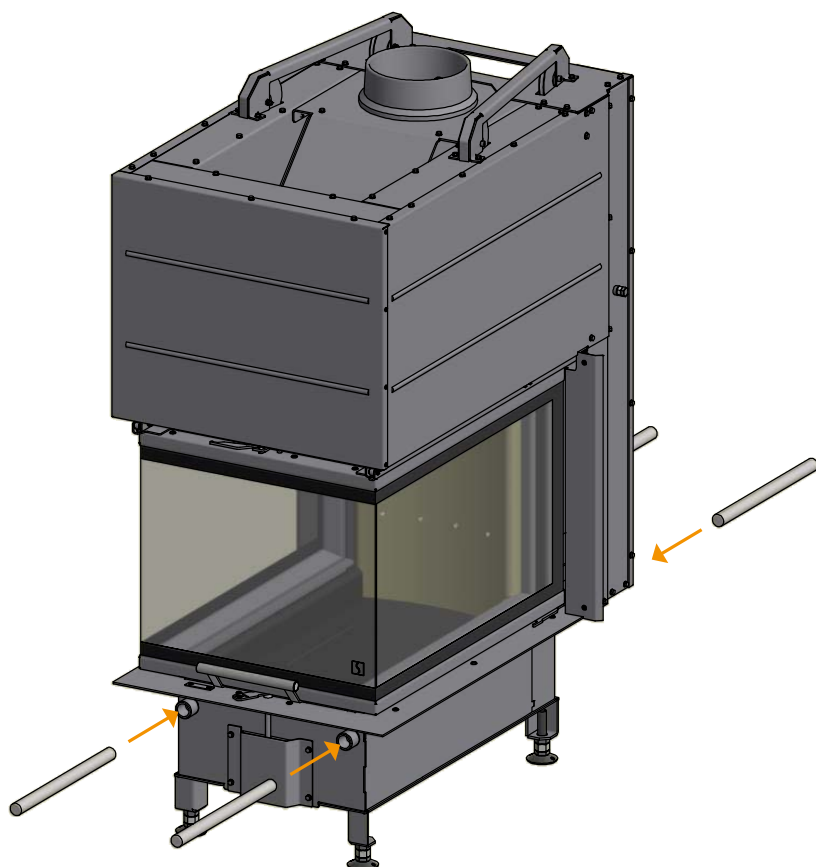

- 50054929** **Convection cover, top**
- 50054930** **Frame 1, 90 degrees bent, top/back** (for 30054861)
- 50054931** **Frame 2, 90 degrees bent, top/back/bottom** (for 30054861)
- 50054932** **Frame 3, 5 mm massive, back/bottom, 614 mm** (for 30054877)
- 50054933** **Frame 4, 5 mm massive, back/bottom, 736 mm** (for 30054877)
- 50054934** **Ash container kit with grate**
- 50054935** **Handling kit**
- 50054936** **Adjustable legs, 190 mm**
- 50055223** **Chamotte rear stones, white**
Chamotte bottom stones, white
- 50055226** **Handle, black painted**
- 50055227** **Detachable handle for lifting door**
- 50054151** **Fresh air box 2 for bottom Ø149 mm**
- 51052597** **Convection air grid**

ACCESSORIES

50054934

Ash container kit with grate

SCAN 5005 FRL

ACCESSORIES

50054935
Handling kit

SCAN 5005 FRL

ACCESSORIES

50054936

Adjustable legs, 190 mm

SCAN 5005 FRL

ACCESSORIES

5005227 **Detachable handle for lifting door**

SCAN 5005 FRL

ACCESSORIES

Fresh air box for bottom $\varnothing 149$ mm

For this box, you need a connection pipe ($\varnothing 150$ mm) which can be purchased in most D.I.Y.-stores

SCAN 5005 FRL

ACCESSORIES

51052597

Convection air grid