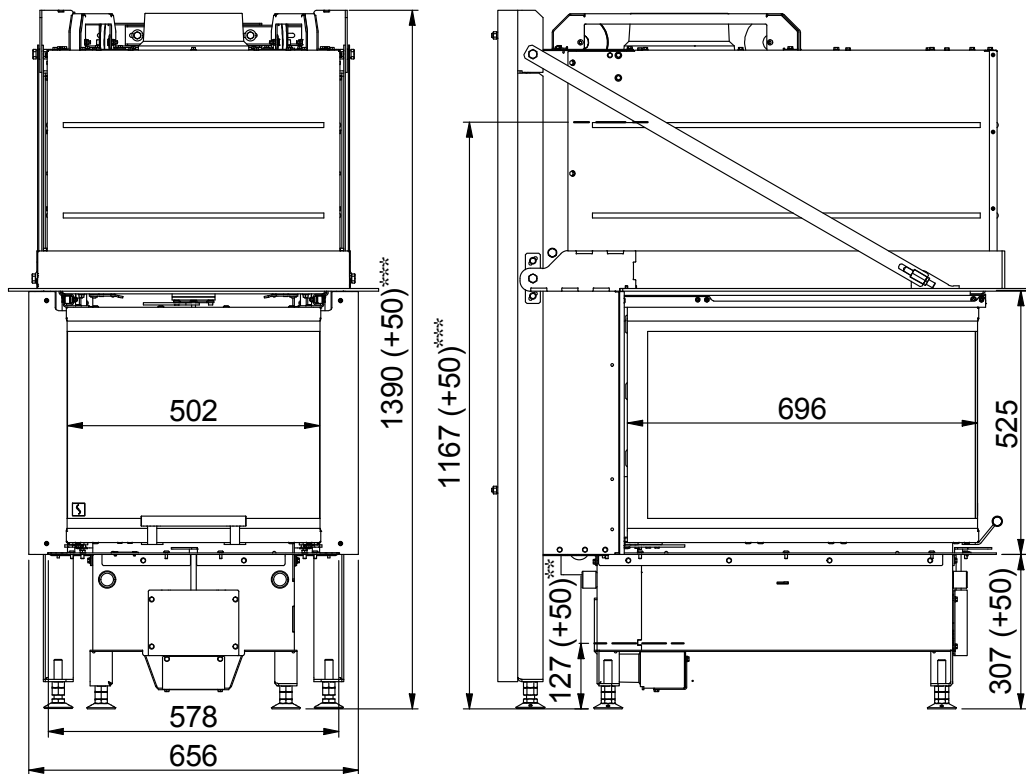

SCAN 5005 FRL

ACCESSORIES

30054861 Scan 5005 (lifting door)

All distances are in mm.

All distances are minimum distances

** Connection of fresh-air intake - inside measure: Ø132 mm - outside measure: Ø149 mm

*** Height to the beginning of flue connecting piece at top/rear outlet,

flue conn. piece - inside measure: Ø175 mm - outside measure: Ø200 mm

SCAN 5005 FRL

ACCESSORIES

30054877

Scan 5005 with support construction (lifting door)

For heavy wall constructions or wide non combustible fireplaces, that are thicker than 50 mm

All distances are in mm.

All distances are minimum distances

** Connection of fresh-air intake - inside measure: Ø132 mm - outside measure: Ø149 mm

*** Height to the beginning of flue connecting piece at top/rear outlet,

flue conn. piece - inside measure: Ø175 mm - outside measure: Ø200 mm

SCAN 5005 FRL

ACCESSORIES

50054929
Convection air grid, top

SCAN 5005 FRL