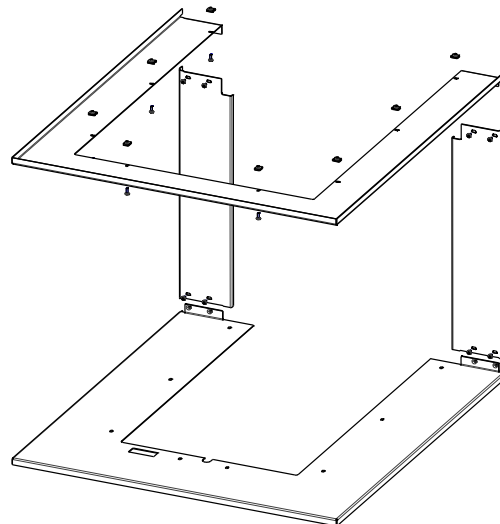

*** Height to the beginning of flue connecting piece at top/rear outlet,

flue conn. piece - inside measure: Ø175 mm - outside measure: Ø200 mm

SCAN 5005 FRL

ACCESSORIES

50054929
Convection air grid, top

SCAN 5005 FRL

ACCESSORIES

50054930

Frame 1, 90 degrees bent, top/back (for 30054861)

SCAN 5005 FRL

ACCESSORIES

50054931

Frame 2, 90 degree bent, top/back/bottom (for 30054861)

SCAN 5005 FRL