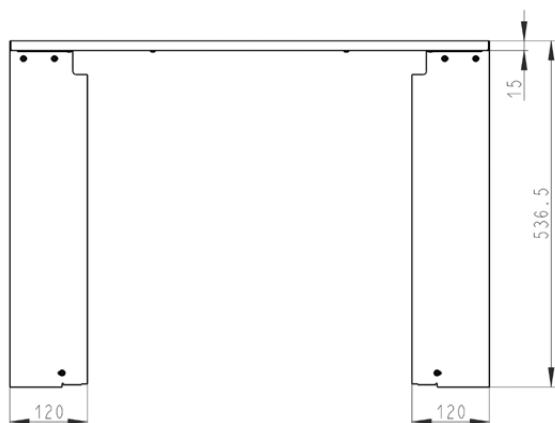

SCAN 5005 FRL

ACCESSORIES

50054930

Frame 1, 90 degrees bent, top/back (for 30054861)