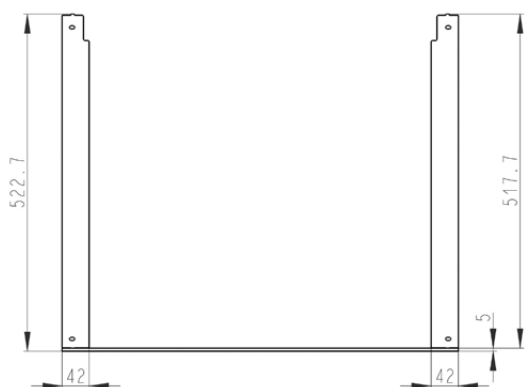

SCAN 5005 FRL

ACCESSORIES

50054932

Frame 3, 5 mm massive, back/bottom, 614 mm (for 30054877)