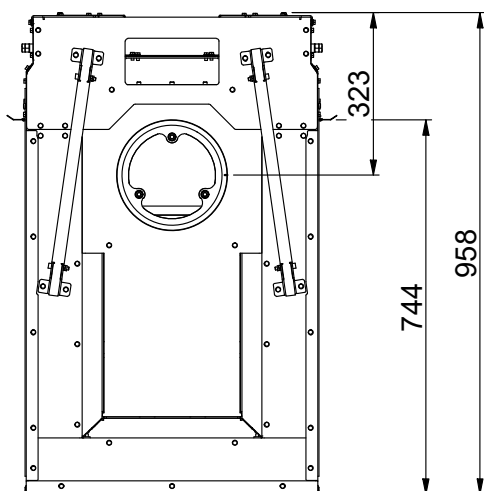

SCAN 5005 FRL

ACCESSORIES

- 30054861** **Scan 5005** (lifting door)
- 30054877** **Scan 5005 with support construction** (lifting door)
For heavy wall constructions or wide non combustible fireplaces, that are thicker than 50 mm

- 50054929** **Convection cover, top**
- 50054930** **Frame 1, 90 degrees bent, top/back** (for 30054861)
- 50054931** **Frame 2, 90 degrees bent, top/back/bottom** (for 30054861)
- 50054932** **Frame 3, 5 mm massive, back/bottom, 614 mm** (for 30054877)
- 50054933** **Frame 4, 5 mm massive, back/bottom, 736 mm** (for 30054877)
- 50054934** **Ash container kit with grate**
- 50054935** **Handling kit**
- 50054936** **Adjustable legs, 190 mm**
- 50055223** **Chamotte rear stones, white**
Chamotte bottom stones, white
- 50055226** **Handle, black painted**
- 50055227** **Detachable handle for lifting door**
- 50054151** **Fresh air box 2 for bottom Ø149 mm**
- 51052597** **Convection air grid**

SCAN 5005 FRL

ACCESSORIES

30054861 Scan 5005 (lifting door)

All distances are in mm.

All distances are minimum distances

** Connection of fresh-air intake - inside measure: Ø132 mm - outside measure: Ø149 mm

*** Height to the beginning of flue connecting piece at top/rear outlet,

flue conn. piece - inside measure: Ø175 mm - outside measure: Ø200 mm

SCAN 5005 FRL

ACCESSORIES

30054877

Scan 5005 with support construction (lifting door)