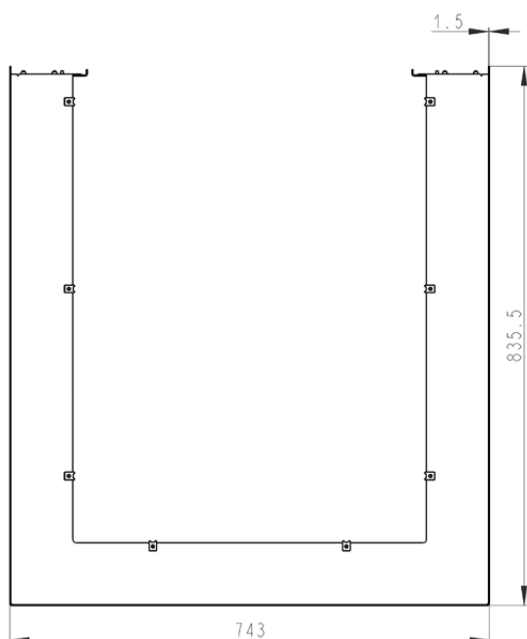

SCAN 5005 FRL

ACCESSORIES

50054930

Frame 1, 90 degrees bent, top/back (for 30054861)