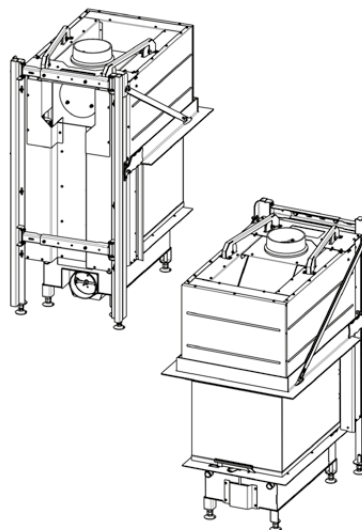

SCAN 5005 FRL

ACCESSORIES

30054861 Scan 5005 (lifting door)

All distances are in mm.

All distances are minimum distances

** Connection of fresh-air intake - inside measure: Ø132 mm - outside measure: Ø149 mm

*** Height to the beginning of flue connecting piece at top/rear outlet,

flue conn. piece - inside measure: Ø175 mm - outside measure: Ø200 mm

SCAN 5005 FRL

ACCESSORIES

30054877

Scan 5005 with support construction (lifting door)

For heavy wall constructions or wide non combustible fireplaces, that are thicker than 50 mm

All distances are in mm.

All distances are minimum distances

** Connection of fresh-air intake - inside measure: Ø132 mm - outside measure: Ø149 mm

*** Height to the beginning of flue connecting piece at top/rear outlet,

flue conn. piece - inside measure: Ø175 mm - outside measure: Ø200 mm

SCAN 5005 FRL

ACCESSORIES

50054929
Convection air grid, top

SCAN 5005 FRL