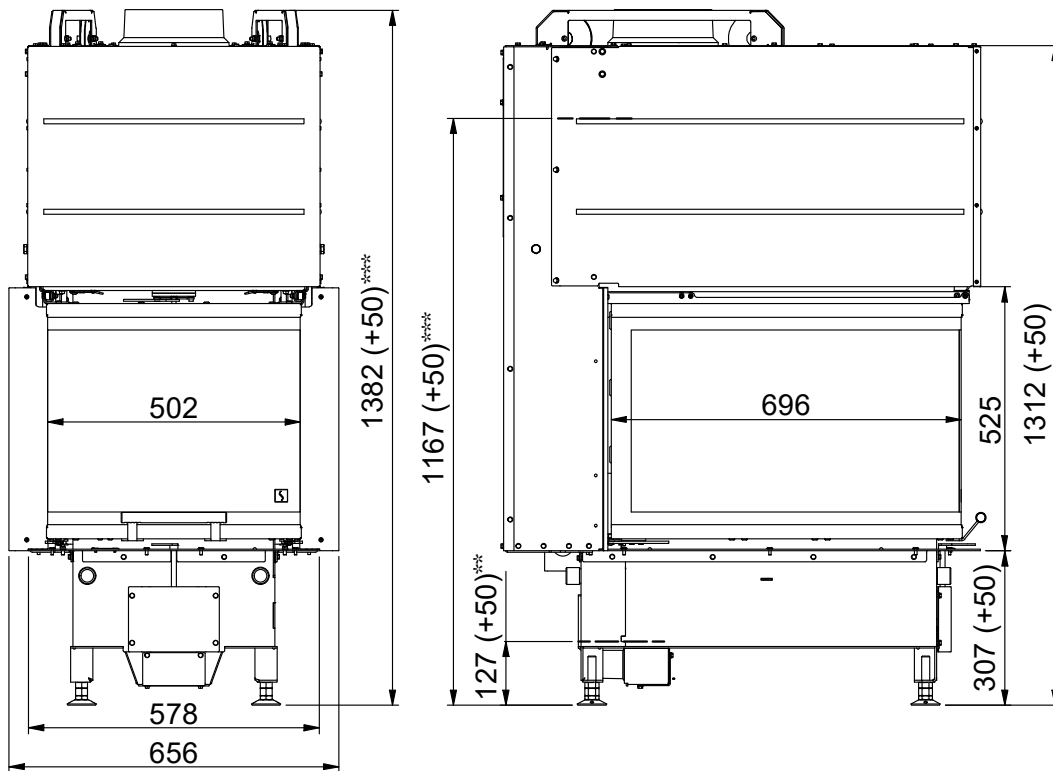

SCAN 5005 FRL

ACCESSORIES

- 30054861** **Scan 5005** (lifting door)
- 30054877** **Scan 5005 with support construction** (lifting door)
For heavy wall constructions or wide non combustible fireplaces, that are thicker than 50 mm

- 50054929** **Convection cover, top**
- 50054930** **Frame 1, 90 degrees bent, top/back** (for 30054861)
- 50054931** **Frame 2, 90 degrees bent, top/back/bottom** (for 30054861)
- 50054932** **Frame 3, 5 mm massive, back/bottom, 614 mm** (for 30054877)
- 50054933** **Frame 4, 5 mm massive, back/bottom, 736 mm** (for 30054877)
- 50054934** **Ash container kit with grate**
- 50054935** **Handling kit**
- 50054936** **Adjustable legs, 190 mm**
- 50055223** **Chamotte rear stones, white**
Chamotte bottom stones, white
- 50055226** **Handle, black painted**
- 50055227** **Detachable handle for lifting door**
- 50054151** **Fresh air box 2 for bottom Ø149 mm**
- 51052597** **Convection air grid**

SCAN 5005 FRL

ACCESSORIES

30054861 Scan 5005 (lifting door)

All distances are in mm.

All distances are minimum distances

** Connection of fresh-air intake - inside measure: Ø132 mm - outside measure: Ø149 mm

*** Height to the beginning of flue connecting piece at top/rear outlet,

flue conn. piece - inside measure: Ø175 mm - outside measure: Ø200 mm

SCAN 5005 FRL

ACCESSORIES

30054877

Scan 5005 with support construction (lifting door)