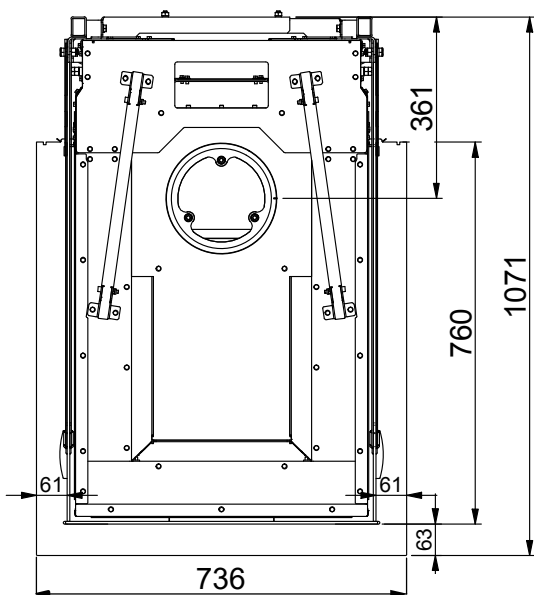

SCAN 5005 FRL

ACCESSORIES

30054861 Scan 5005 (lifting door)

All distances are in mm.

All distances are minimum distances

** Connection of fresh-air intake - inside measure: Ø132 mm - outside measure: Ø149 mm

*** Height to the beginning of flue connecting piece at top/rear outlet,

flue conn. piece - inside measure: Ø175 mm - outside measure: Ø200 mm

SCAN 5005 FRL

ACCESSORIES

30054877

Scan 5005 with support construction (lifting door)

For heavy wall constructions or wide non combustible fireplaces, that are thicker than 50 mm

All distances are in mm.

All distances are minimum distances

** Connection of fresh-air intake - inside measure: Ø132 mm - outside measure: Ø149 mm

*** Height to the beginning of flue connecting piece at top/rear outlet,

flue conn. piece - inside measure: Ø175 mm - outside measure: Ø200 mm

SCAN 5005 FRL

ACCESSORIES

50054929
Convection air grid, top

SCAN 5005 FRL