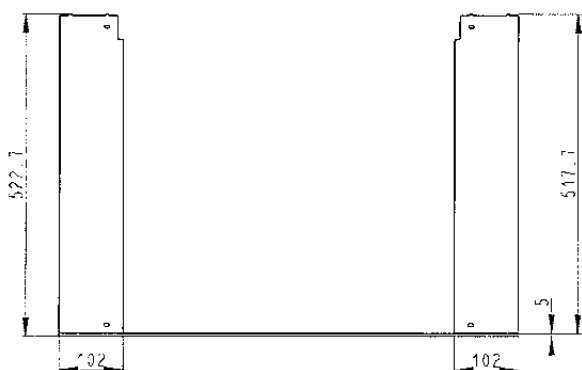

ACCESSORIES

50054932

Frame 3, 5 mm massive, back/bottom, 614 mm (for 30054877)

SCAN 5005 FRL

ACCESSORIES

50054933

Frame 4, 5 mm massive, back/bottom, 736 mm (for 30054877)

SCAN 5005 FRL