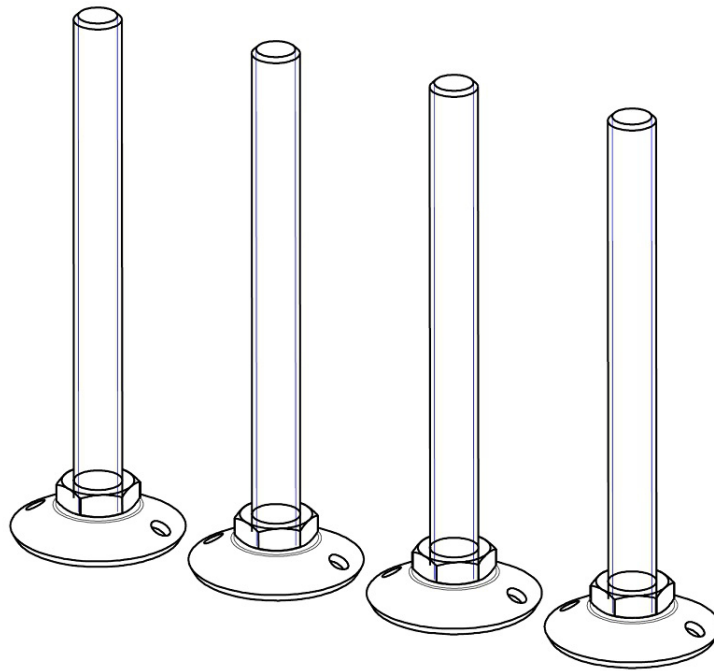

*** Height to the beginning of flue connecting piece at top/rear outlet,

flue conn. piece - inside measure: Ø175 mm - outside measure: Ø200 mm

SCAN 5005 FRL

ACCESSORIES

50054929
Convection air grid, top

SCAN 5005 FRL

ACCESSORIES

50054934

Ash container kit with grate

SCAN 5005 FRL

ACCESSORIES

50054935
Handling kit

SCAN 5005 FRL

ACCESSORIES

50054936

Adjustable legs, 190 mm

SCAN 5005 FRL

ACCESSORIES

5005227 **Detachable handle for lifting door**

SCAN 5005 FRL

ACCESSORIES

Fresh air box for bottom $\varnothing 149$ mm

For this box, you need a connection pipe ($\varnothing 150$ mm) which can be purchased in most D.I.Y.-stores

SCAN 5005 FRL

ACCESSORIES

51052597

Convection air grid