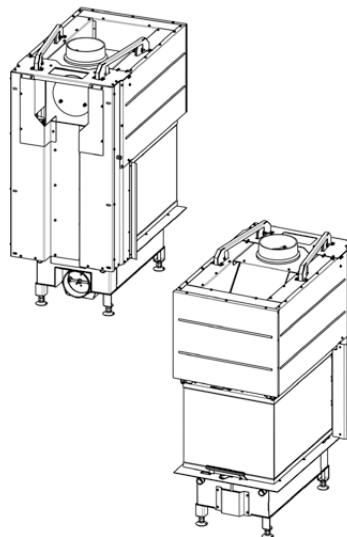

SCAN 5005 FRL

ACCESSORIES

- 30054861** **Scan 5005** (lifting door)
- 30054877** **Scan 5005 with support construction** (lifting door)
For heavy wall constructions or wide non combustible fireplaces, that are thicker than 50 mm

- 50054929** **Convection cover, top**
- 50054930** **Frame 1, 90 degrees bent, top/back** (for 30054861)
- 50054931** **Frame 2, 90 degrees bent, top/back/bottom** (for 30054861)
- 50054932** **Frame 3, 5 mm massive, back/bottom, 614 mm** (for 30054877)
- 50054933** **Frame 4, 5 mm massive, back/bottom, 736 mm** (for 30054877)
- 50054934** **Ash container kit with grate**
- 50054935** **Handling kit**
- 50054936** **Adjustable legs, 190 mm**
- 50055223** **Chamotte rear stones, white**
Chamotte bottom stones, white
- 50055226** **Handle, black painted**
- 50055227** **Detachable handle for lifting door**
- 50054151** **Fresh air box 2 for bottom Ø149 mm**
- 51052597** **Convection air grid**

SCAN 5005 FRL

ACCESSORIES

30054861 Scan 5005 (lifting door)

All distances are in mm.

All distances are minimum distances

** Connection of fresh-air intake - inside measure: Ø132 mm - outside measure: Ø149 mm

*** Height to the beginning of flue connecting piece at top/rear outlet,

flue conn. piece - inside measure: Ø175 mm - outside measure: Ø200 mm

SCAN 5005 FRL

ACCESSORIES

30054877

Scan 5005 with support construction (lifting door)