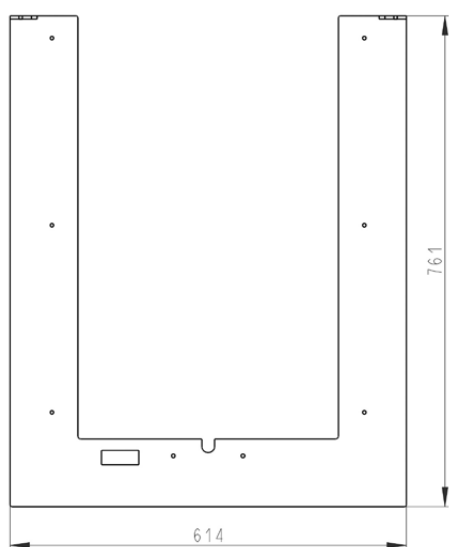

SCAN 5005 FRL

ACCESSORIES

50054932

Frame 3, 5 mm massive, back/bottom, 614 mm (for 30054877)