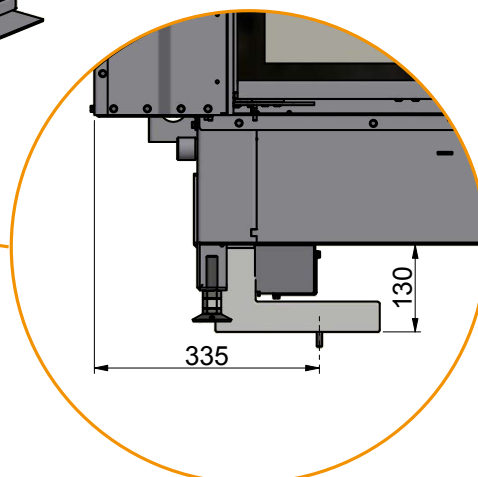

*** Height to the beginning of flue connecting piece at top/rear outlet,

flue conn. piece - inside measure: Ø175 mm - outside measure: Ø200 mm

SCAN 5005 FRL

ACCESSORIES

50054929
Convection air grid, top

SCAN 5005 FRL

50054936

Adjustable legs, 190 mm

SCAN 5005 FRL

ACCESSORIES

5005227 **Detachable handle for lifting door**

SCAN 5005 FRL

ACCESSORIES

Fresh air box for bottom $\varnothing 149$ mm

For this box, you need a connection pipe ($\varnothing 150$ mm) which can be purchased in most D.I.Y.-stores

SCAN 5005 FRL

ACCESSORIES

51052597

Convection air grid