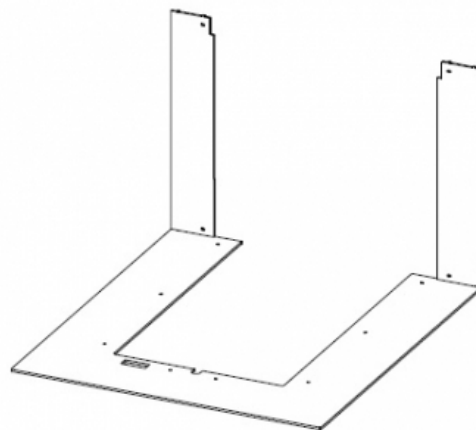

ACCESSORIES

50054930

Frame 1, 90 degrees bent, top/back (for 30054861)

SCAN 5005 FRL

ACCESSORIES

50054931

Frame 2, 90 degree bent, top/back/bottom (for 30054861)

SCAN 5005 FRL

ACCESSORIES

50054932

Frame 3, 5 mm massive, back/bottom, 614 mm (for 30054877)

SCAN 5005 FRL

ACCESSORIES

50054933

Frame 4, 5 mm massive, back/bottom, 736 mm (for 30054877)

SCAN 5005 FRL