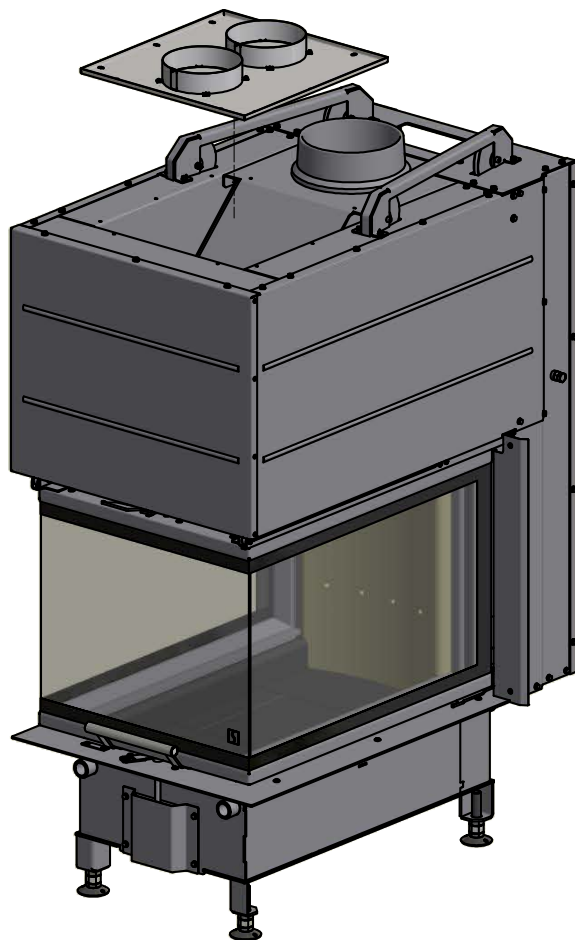

- 50054929** **Convection cover, top**
- 50054930** **Frame 1, 90 degrees bent, top/back** (for 30054861)
- 50054931** **Frame 2, 90 degrees bent, top/back/bottom** (for 30054861)
- 50054932** **Frame 3, 5 mm massive, back/bottom, 614 mm** (for 30054877)
- 50054933** **Frame 4, 5 mm massive, back/bottom, 736 mm** (for 30054877)
- 50054934** **Ash container kit with grate**
- 50054935** **Handling kit**
- 50054936** **Adjustable legs, 190 mm**
- 50055223** **Chamotte rear stones, white**
Chamotte bottom stones, white
- 50055226** **Handle, black painted**
- 50055227** **Detachable handle for lifting door**
- 50054151** **Fresh air box 2 for bottom Ø149 mm**
- 51052597** **Convection air grid**

*** Height to the beginning of flue connecting piece at top/rear outlet,

flue conn. piece - inside measure: Ø175 mm - outside measure: Ø200 mm

SCAN 5005 FRL

ACCESSORIES

30054877

Scan 5005 with support construction (lifting door)

*** Height to the beginning of flue connecting piece at top/rear outlet,

flue conn. piece - inside measure: Ø175 mm - outside measure: Ø200 mm

SCAN 5005 FRL

ACCESSORIES

50054929
Convection air grid, top

SCAN 5005 FRL

ACCESSORIES

50054930

Frame 1, 90 degrees bent, top/back (for 30054861)

SCAN 5005 FRL

ACCESSORIES

50054931

Frame 2, 90 degree bent, top/back/bottom (for 30054861)

SCAN 5005 FRL