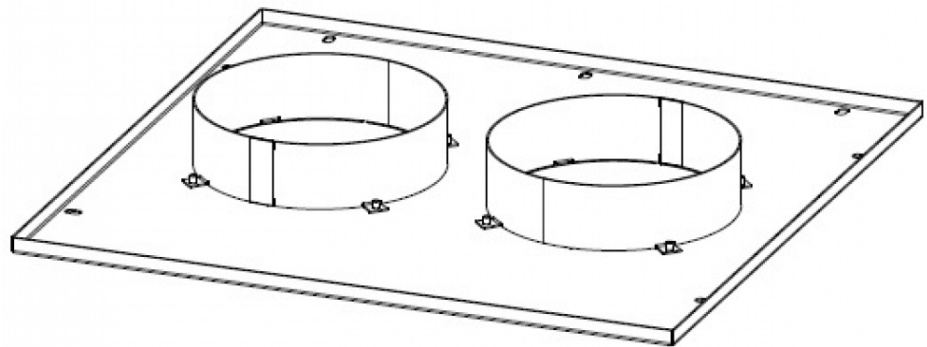

*** Height to the beginning of flue connecting piece at top/rear outlet,

flue conn. piece - inside measure: Ø175 mm - outside measure: Ø200 mm

SCAN 5005 FRL

ACCESSORIES

30054877

Scan 5005 with support construction (lifting door)

For heavy wall constructions or wide non combustible fireplaces, that are thicker than 50 mm

All distances are in mm.

All distances are minimum distances

** Connection of fresh-air intake - inside measure: Ø132 mm - outside measure: Ø149 mm

*** Height to the beginning of flue connecting piece at top/rear outlet,

flue conn. piece - inside measure: Ø175 mm - outside measure: Ø200 mm

SCAN 5005 FRL

ACCESSORIES

50054929
Convection air grid, top

SCAN 5005 FRL