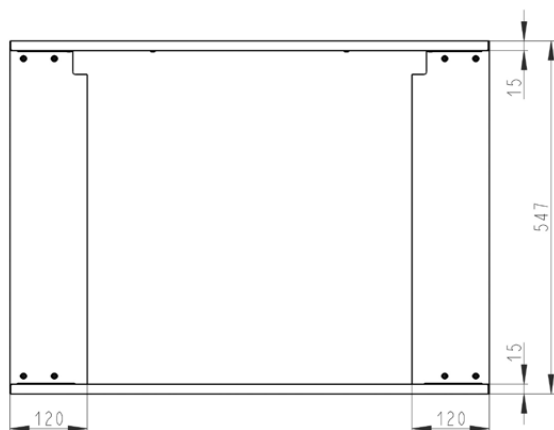

*** Height to the beginning of flue connecting piece at top/rear outlet,

flue conn. piece - inside measure: Ø175 mm - outside measure: Ø200 mm

SCAN 5005 FRL

ACCESSORIES

50054929
Convection air grid, top

SCAN 5005 FRL

ACCESSORIES

50054930

Frame 1, 90 degrees bent, top/back (for 30054861)

SCAN 5005 FRL

ACCESSORIES

50054931

Frame 2, 90 degree bent, top/back/bottom (for 30054861)

SCAN 5005 FRL