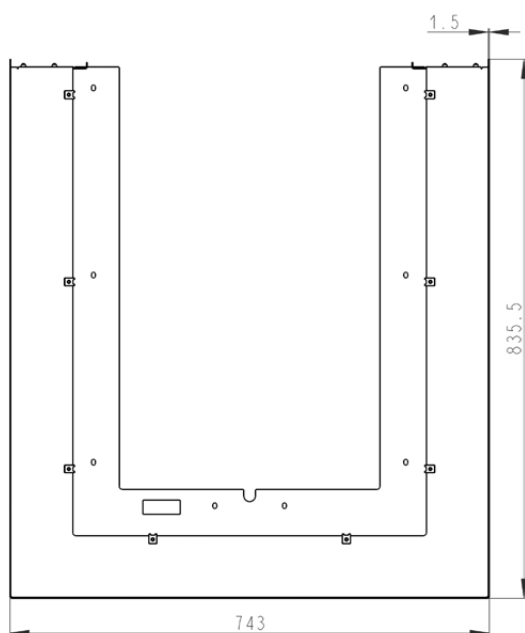

SCAN 5005 FRL

ACCESSORIES

30054861 Scan 5005 (lifting door)

All distances are in mm.

All distances are minimum distances

** Connection of fresh-air intake - inside measure: Ø132 mm - outside measure: Ø149 mm

*** Height to the beginning of flue connecting piece at top/rear outlet,

flue conn. piece - inside measure: Ø175 mm - outside measure: Ø200 mm

SCAN 5005 FRL

ACCESSORIES

30054877

Scan 5005 with support construction (lifting door)

*** Height to the beginning of flue connecting piece at top/rear outlet,

flue conn. piece - inside measure: Ø175 mm - outside measure: Ø200 mm

SCAN 5005 FRL

ACCESSORIES

50054929
Convection air grid, top

SCAN 5005 FRL

ACCESSORIES

50054930

Frame 1, 90 degrees bent, top/back (for 30054861)

SCAN 5005 FRL

ACCESSORIES

50054931

Frame 2, 90 degree bent, top/back/bottom (for 30054861)

SCAN 5005 FRL