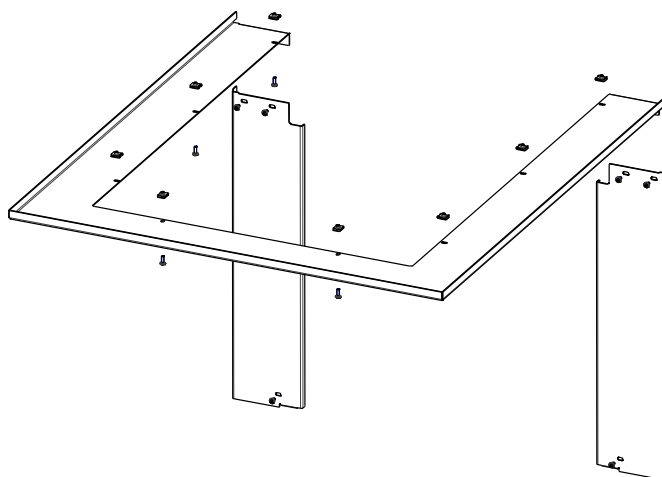

*** Height to the beginning of flue connecting piece at top/rear outlet,

flue conn. piece - inside measure: Ø175 mm - outside measure: Ø200 mm

SCAN 5005 FRL

ACCESSORIES

30054877

Scan 5005 with support construction (lifting door)

For heavy wall constructions or wide non combustible fireplaces, that are thicker than 50 mm

All distances are in mm.

All distances are minimum distances

** Connection of fresh-air intake - inside measure: Ø132 mm - outside measure: Ø149 mm

*** Height to the beginning of flue connecting piece at top/rear outlet,

flue conn. piece - inside measure: Ø175 mm - outside measure: Ø200 mm

SCAN 5005 FRL

ACCESSORIES

50054929
Convection air grid, top

SCAN 5005 FRL

ACCESSORIES

50054930

Frame 1, 90 degrees bent, top/back (for 30054861)

SCAN 5005 FRL

ACCESSORIES

50054931

Frame 2, 90 degree bent, top/back/bottom (for 30054861)

SCAN 5005 FRL