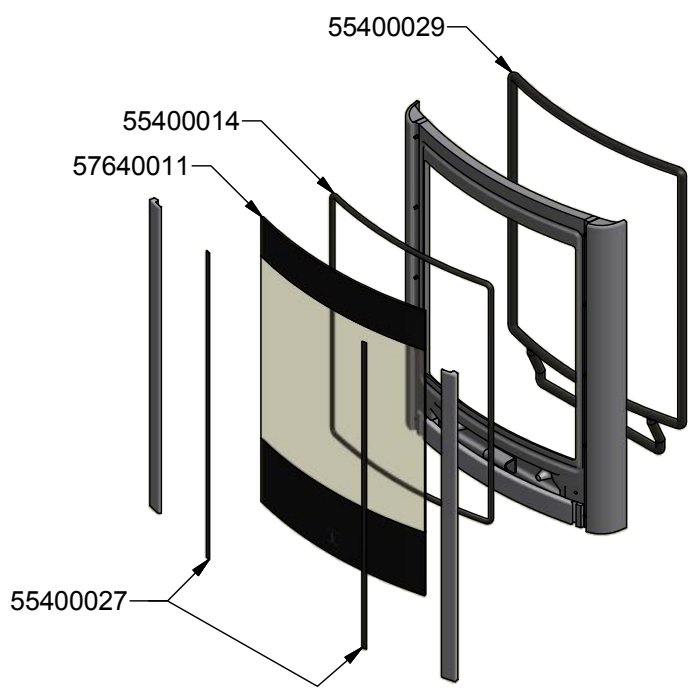

56640010 0 / 1
Door complete, black / grey

Scan 64
without lateral glass panes

356401 Glass

356402 Glass

Set fittings for
soap stone sides
505001462 0

56640010 0 / 1
Door complete, black / grey