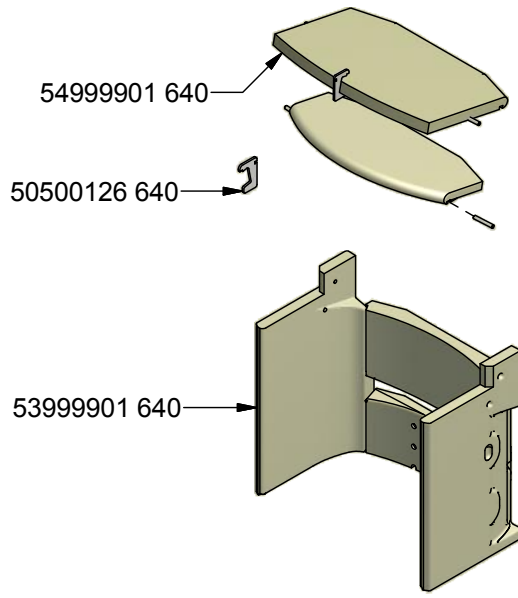

56640010 0 / 1
Door complete, black / grey

Scan 64
without lateral glass panes

356401 Glass

356402 Glass

Set fittings for
soap stone sides
505001462 0

56640010 0 / 1
Door complete, black / grey